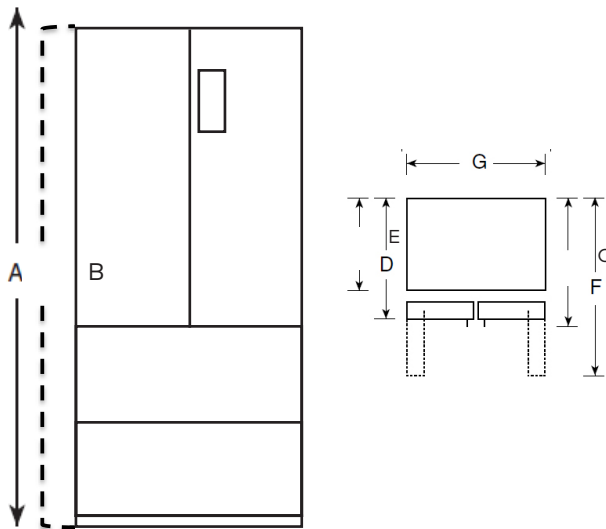

Letter	Cutout Dimension	in.
A	Height (with Hinge Cover)	71"
B	Height (without Hinge)	70.5"
C	Depth (with handle)	26.5"
D	Depth (without handle)	26.5"
E	Depth of the Cabinet Only	23.5"
F	Depth (with door at 90°)	38.5"
G	Overall Width	28"

Overall Packaging Details		
Packaging	lb./in.	
Gross Weight	209.4 lb.	
Dimensions	W	30.40"
	D	30.30"
	H	73.70"

Required Air Clearances

Top	Open
Back	2"
Sides	Open

Power Requirements

Electrical Rating	115V, 60Hz

Product Technical Illustration

General Appliance Information

Please read all installation details and instructions before use.

Contact Us

For questions regarding this product please refer to our website at haieramerica.com or call our customer service center at 877-337-3639.