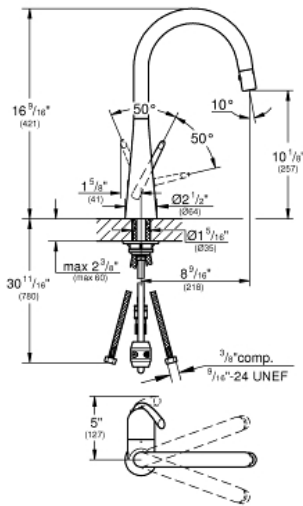

LADYLUX3 PRO  
Single-Handle Kitchen Faucet  
MODEL # 32226DC0

Pure Freude  
an Wasser

GROHE

**Product Description:**  
**LADYLUX3 PRO**  
**Single-Handle Kitchen Faucet**

**Standard Specification:**

- Single hole installation
- Swivel Spout
- Adjustable flow rate limiter
- **Dual Spray Pull-Out**
- Automatic returning
- Integrated non-return valve
- Automatic return to laminar spray
- Stainless steel flex lines
- Quick installation system
- **SpeedClean** anti-lime system
- Check valve included to prevent backflow
- **GROHE SilkMove** ceramic cartridge
- **GROHE SuperSteel** Infinity Finish
- Forward rotation lever, does not hit backsplash
- Max Flow Rate: 1.75 gpm (6.6 L/min)

**Applicable Codes & Standards:**

- Energy Policy Act of 1992
- NSF 61
- ASME A112.18.1/CSA B125.1
- US Federal and State material regulations
- ICC/ANSI A117.1
- MASS

**Color:**

- 32226DC0 SuperSteel InfinityFinish