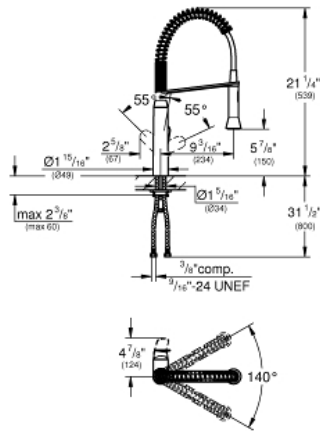

K7  
Single-Handle Kitchen Faucet  
MODEL # 31380000

Pure Freude  
an Wasser

**Product Description:**  
K7  
Single-Handle Kitchen Faucet

- Standard Specification:**
- Single hole installation
  - GROHE StarLight finish
  - GROHE SilkMove 1.4" (35 mm) ceramic cartridge
  - Professional spray
  - Locking Push Button Control - to switch from regular flow to spray
  - Metal spray
  - Adjustable flow rate limiter
  - Swivel Spout
  - Swivel area 140°
  - Check valve included to prevent backflow
  - Stainless steel flex lines
  - Quick installation system
  - Max Flow Rate: 1.75 gpm (6.6 L/min)

- Applicable Codes & Standards:**
- Energy Policy Act of 1992
  - NSF 61
  - ASME A112.18.1/CSA B125.1
  - US Federal and State material regulations
  - ICC/ANSI A117.1
  - MASS

**Color:**  
 31380000 StarLight Chrome