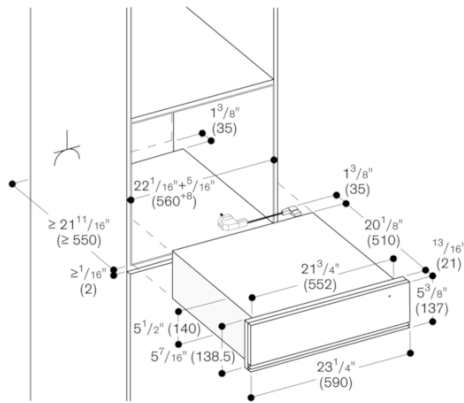

WSP221710
200 series convection warming drawer
Glass front in Gaggenau Metallic
Width 24" (60 cm), Height 5 1/2" (14 cm)

2019-07-10
Page 2

Socket

measurements in inches (mm)