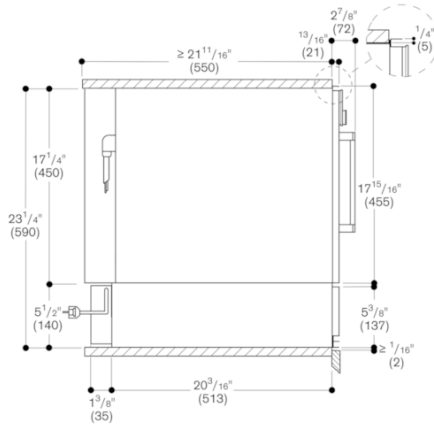

Consumption and connection features
UPC code
825225932000
Product color
dark grey metallic
Alternative colors available
Watts (W)
810
Current (A)
10
Volts (V)
120
Frequency (Hz)
60
Approval certificates
CSA
Power Cord Length
71"
Plug type
120V-3 prong
Required cutout size (HxWxD) (in)
5 1/2" x 22 1/16" x 21 5/8"
Overall appliance dimensions (HxWxD) (in)
5 1/2" x 23 1/4" x 21 9/16"
Product packaging dimensions (HxWxD) (in)
8 17/16" x 25 9/16" x 25 9/16"
Net weight (lbs)
36
Gross weight (lbs)
40
2019-07-10
Page 1

Color Variants

WSP221710
Glass front in Gaggenau Metallic
Width 24" (60 cm), Height 5 1/2" (14 cm)

WSP221710
 200 series convection warming drawer
 Glass front in Gaggenau Metallic
 Width 24" (60 cm), Height 5 1/2" (14 cm)

2019-07-10
 Page 2

Socket

measurements in inches (mm)

Side view of WSP 221 below BSP, BMP, CMP

measurements in inches (mm)