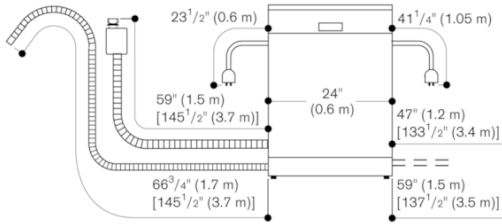

Product Features

Watts (W)
1440
Current (A)
12
Volts (V)
120
Frequency (Hz)
60
Power Cord Length
47 1/4"
Minimum Water Pressure (lb/sin)
7.0
Length inlet hose (in)
65"
Length outlet hose (in)
74 3/4"
Overall appliance dimensions (HxWxD) (in)
34 1/8" x 23 9/16" x 21 5/8"
Required cutout size (HxWxD) (in)
x 34 1/8" x 23 9/16"
Adjustable feet
Yes

Rating

Total rating: 1.44 kW.
 Connecting cable 47 1/4" with plug.
 Water connection with 3/4" screw joint.
 Connection to hot or cold water possible.

Color Variants

DF481763
 Fully integrated
 Appliance height 34 1/8"(86.7 cm)

Installation Accessories

DA020110
 Stainless steel trim kit for tall tub dishwashers
 DA021000
 Folding hinge
 GZ010011
 Extension for inlet and outlet (78" long)

Connection dimensions for a 24" (60 cm) wide dishwasher

[] values with extension kit

Connection dimensions for a 24" (600 mm) wide dishwasher

[] values with extension kit

Measurements in inches (mm)

Tall Tub dishwasher (34 1/8" (86.7 cm)).