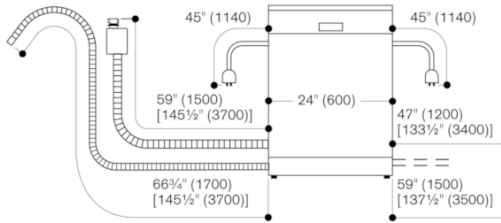

Consumption data

Total annual energy consumption 269 kWh.
 From 3.5 gallons water.
 Noise level 42 dB (re 1 pW).

Planning notes

Height-adjustable feet.
 Rear toe kick protrusion 3 15/16" (see drawing).
 To display the remaining time projection, a minimum plinth protrusion is required (1 9/16" + thickness of the furniture front).
 The maximum plinth height must be reduced by 1 1/16" to provide an optimal display of the remaining time projection.
 Rear feet adjustable at front.
 Door weight up to 22 lbs for DF 481.
 Door panel dimension dependent on plinth height of kitchen furniture.
 Installation and usage also with furniture handle possible. The push-to-open function remains active.

Rating

Total rating: 1.44 kW.
 Connecting cable 47 1/4" with plug.
 Water connection with 3/4" screw joint.
 Connection to hot or cold water possible.

Color Variants

DF481763
 Fully integrated
 Appliance height 34 1/8"(86.7 cm)

Installation Accessories

DA020110
 Stainless steel trim kit for tall tub dishwashers
 DA021000
 Folding hinge
 GZ010011
 Extension for inlet and outlet (78" long)

Connection dimensions for a 24" (60 cm) wide dishwasher

[] values with extension kit

Connection dimensions for a 24" (600 mm) wide dishwasher

[] values with extension kit

Measurements in inches (mm)

Tall Tub dishwasher (34 1/8" (86.7 cm)).