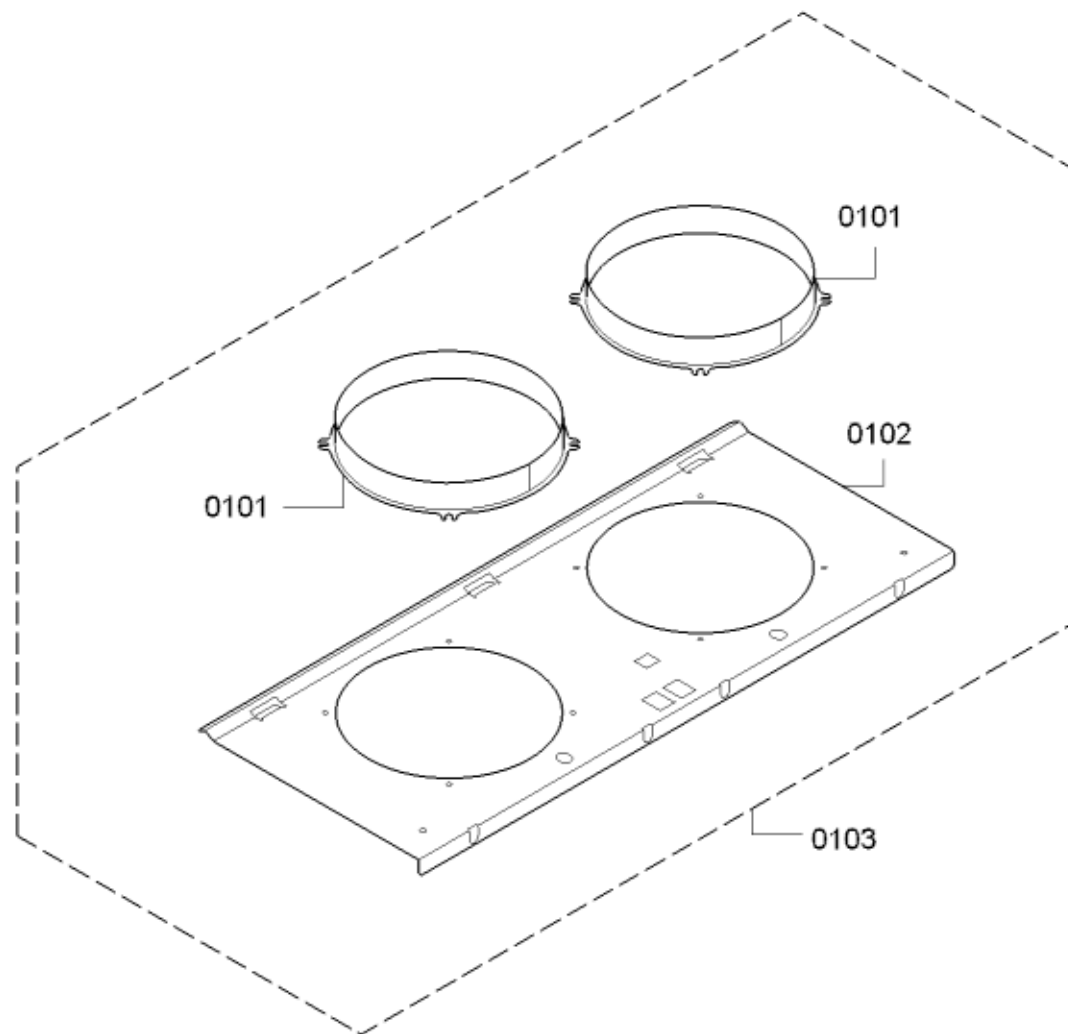

0199

Position ID	Spare part number.	Replacement	Description
0101	00653556	12007414	Pipe Socket 150mm
0102	00743574		Worktop
0103	00552830		Unavailable as spare part