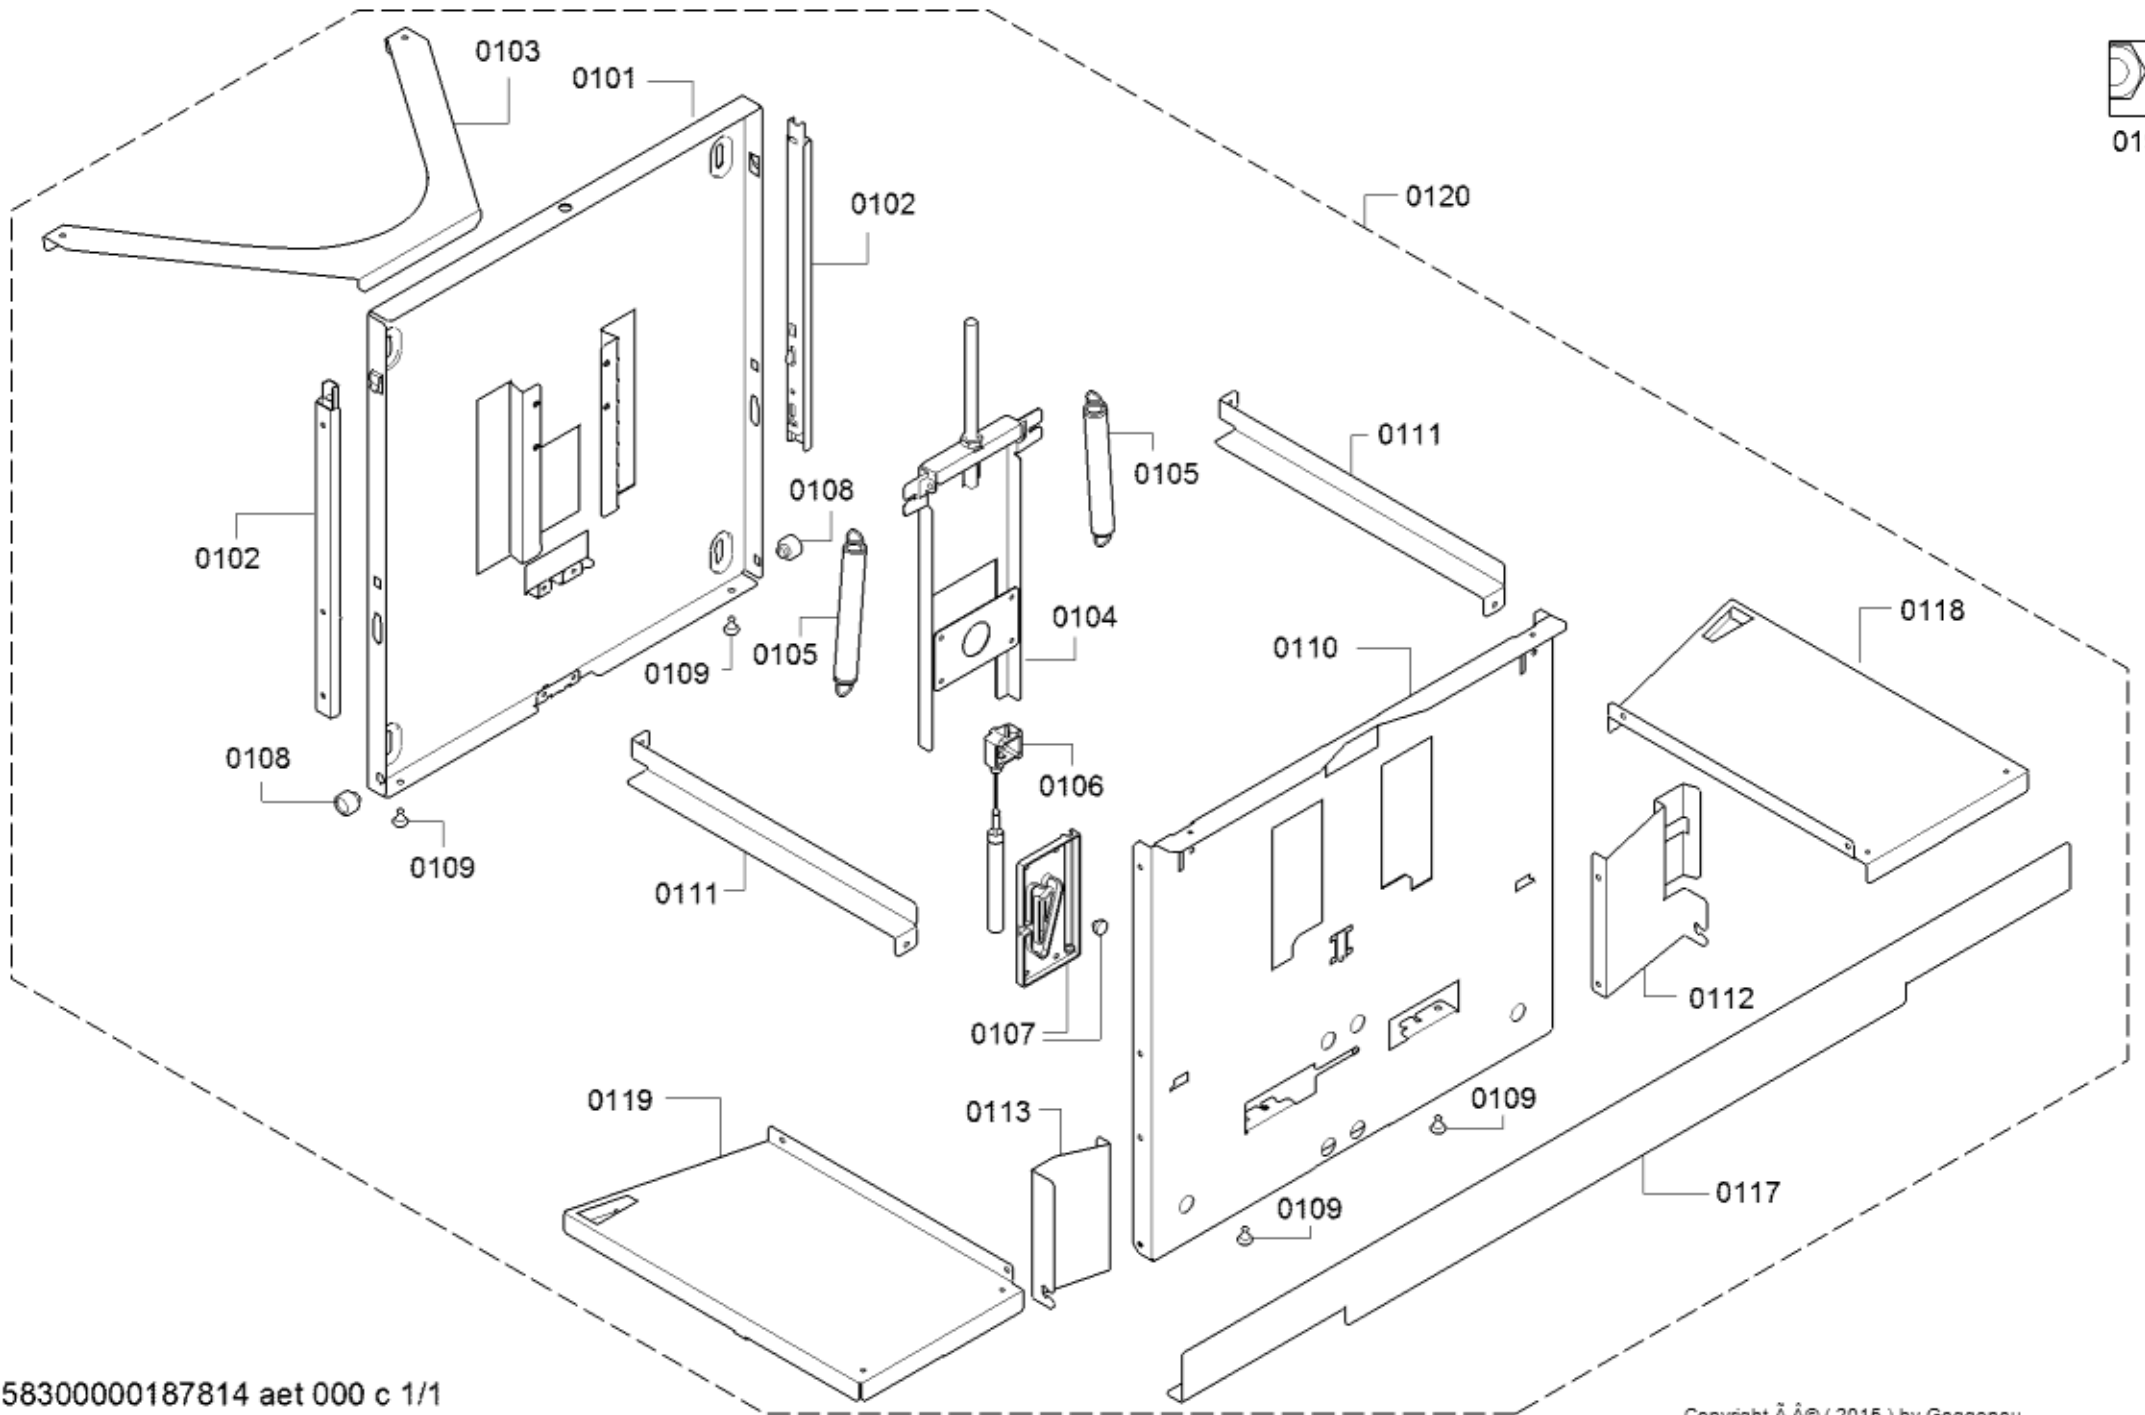

0199

Position ID	Spare part number.	Replacement	Description
0101	00552830		Unavailable as spare part
0102	11016222		Telescoping Rail Lowering Frame ri./le
0103	11016169		Retaining Sheet
0104	11016294		Spring Support
0105	12013671		Pull Spring Lowering Frame 2pcs.
0106	12013670		Damper
0107	10001279		guiding piece
0108	10001274		Axis 2x
0109	10001277		Dumper 4pcs.
0110	00552830		Unavailable as spare part
0111	10001278		Holding Bracket *Lowering Frame*
0112	12013673		Connection piece righth
0113	12013672		Connection piece left
0120	17000068	17001425	90 cm
0115	18021409		installation template
0117	00774911		Stiffening Rail
0118	11016403		Stiffening Plate right
0119	11016404		Stiffening Plate left
0199	10001318		Installation kit
8401	18030030		de, en, el, es, fr, it, nl, pt