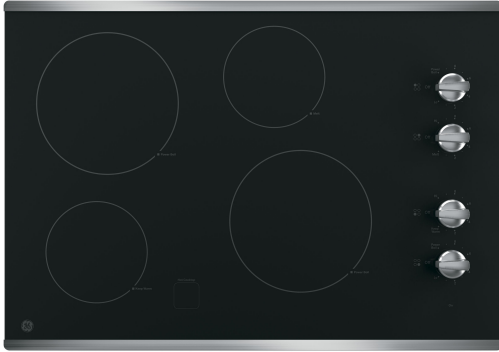

GE® 30" Built-In Knob Control Electric Cooktop

Model# JP3030SJSS

FEATURES

| | |
|--------------------------|--|
| Cooktop Burner Type | 4 Ribbon; Smoothtop |
| Element - Left Front | 6" 1200W |
| Element - Left Rear | 8" 2500W Power Boil |
| Element - Right Front | 8" 2500W Power Boil |
| Element - Right Rear | 6" 1200W |
| Control Location | Right Side |
| Control Type | Knob (Infinite switch) |
| Cooktop Control Features | Keep-Warm Setting; Melt Setting |
| Dishwasher Safe Knobs | Yes |
| Melt Setting | Yes |
| Indicator Lights | 4 Hot Surface; Red; Surface Element "ON" |
| Cooktop Type | Radiant Smoothtop |
| Fuel Type | Electric |
| Filler trim kit | JXTR32B |

- Fit Guarantee - Replacing a similar cooktop from GE Appliances or another brand? GE cooktops are guaranteed for an exact fit or GE Appliances will pay up to \$100 toward modifications. See offer criteria and details
- Four radiant cooking elements - Cook foods quickly and evenly on this sleek, glass surface
- Two 8" Power Boil elements - Get rapid heat from this powerful 2,500-watt element
- Keep Warm setting - Keep food warm with GE's lowest heat setting or boil water in minutes with this fully functional 6" element
- Melt setting - Gently melt delicate foods without burning or scorching
- Hot surface indicator lights - Know when elements are too hot to touch with a quick glance
- Cooktop "On" indicator light - A light lets you know when an element is active
- Stainless steel trim - Complement other stainless steel appliances in the kitchen with this touch of elegance

Have more questions? Please contact 1-800-626-2005

GE® 30" Built-In Knob Control Electric Cooktop

Model# JP3030SJSS

APPROXIMATE DIMENSIONS (HxDxW)

- 4 in x 21 in x 29 7/8 in

CAPACITY

WARRANTY

- Parts Warranty - Limited 1-year entire appliance
- Labor Warranty - Limited 1-year entire appliance
- Warranty Notes - See written warranty for full details