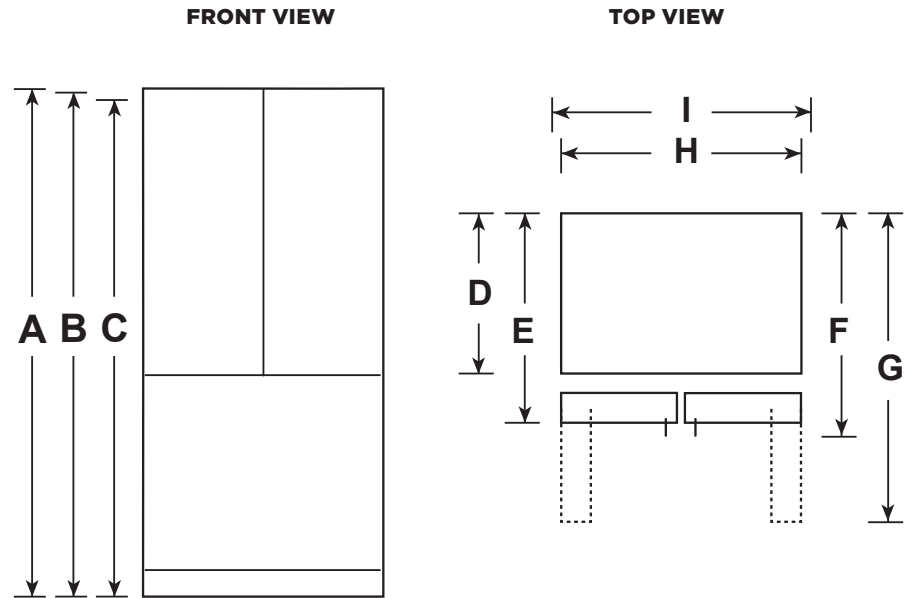

GFE24JGK

GE Appliances ENERGY STAR® 23.8 Cu. Ft. French-Door Refrigerator

DIMENSIONS AND INSTALLATION INFORMATION (IN INCHES)

OVERALL DIMENSIONS	Height to top of door (in.) A	69-7/8
	Height to top of hinge (in.) B	69-3/4
	Height to top of case (in.) C	68-5/8
	Case depth without door (in.) D	30-5/8
	Case depth less door handle (in.) E	35
	Case depth with door handle (in.) F	37-1/2
	Depth with fresh food door open 90° (in.) G	47-1/8
	Width (in.) H	32-3/4
	Width with door open 90° inc. door handle (in.) I	40-7/8
AIR CLEARANCES	Each side (in.)	1/8
	Top (in.)	1
	Back (in.)	2

33" wide

Tall, external ice and water dispenser with temperature display – Makes and stores ice on the door, saving space

LED lighting – Find exactly what you've been looking for under crisp, clear lighting