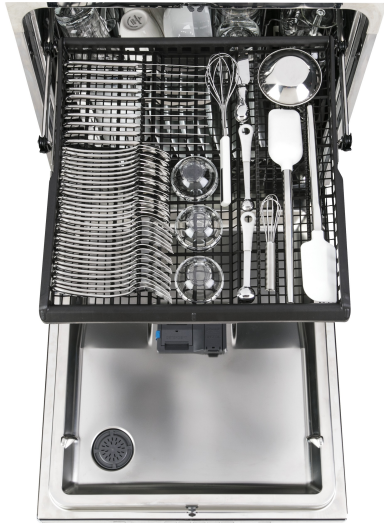

GE® Stainless Steel Interior Dishwasher with Hidden Controls

Model# GDT695SBLTS

- Third Rack - Easily clean an entire flatware collection, knives and small utensils with an additional rack across the top of the dishwasher
- Bottle Jets - Clean hard-to-reach areas inside tall items with up to 4 dedicated jets integrated into the upper rack that shower water deep inside for the ultimate clean
- Easy touch adjustable upper rack with 2 Stem Safe shelves - Quickly adjust the upper rack 2 inches up or down to accommodate tall glassware and 10 ½" plates with plenty of room in the bottom rack for large platters and cookie sheets
- Piranha™ hard food disposer with removable filter - To ensure consistently clean items, this stainless steel blade rotates at 3,600 RPM to pulverize food particles and helps to prevent large particles from clogging the wash arms
- Full-extension smooth-glide upper rack - Loading and unloading is smooth and simple with a durable rack that fully extends on ball bearings
- Hidden vent with fan dry - Dishes dry quickly and efficiently with a fan that extracts moisture from the interior
- Lower rack multi-position, fold-down tines - Configure racks to fit your dishes with adjustable loading options including multi-position, fold-down tines
- Floor Protect - Uncommon leaks can be easily detected and contained