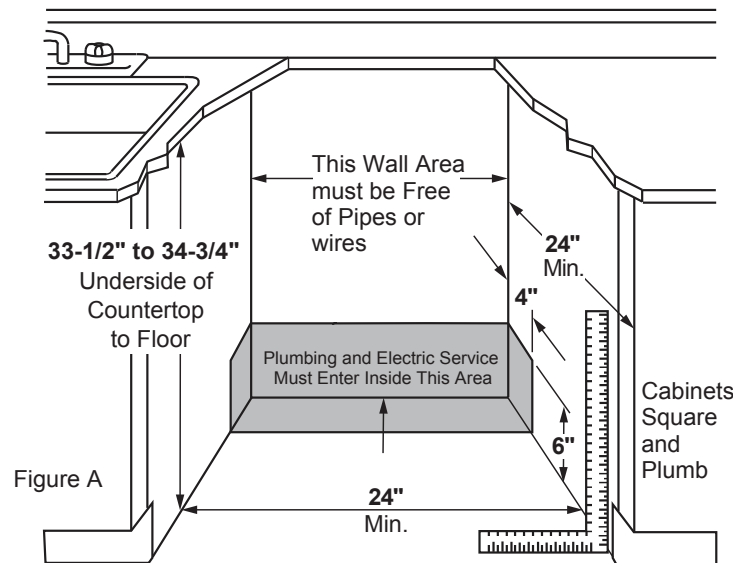

GDT655SGJ/SMJ/SSJ/SBL

GE Appliances Stainless Steel Interior Dishwasher with Hidden Controls

DIMENSIONS AND INSTALLATION INFORMATION (IN INCHES)

ELECTRICAL RATING

Voltage AC.....	120
Hertz.....	60
Total connected load amperage.....	7.2
Calrod® heater watts max.....	415/800

For use on adequately wired 120-volt, 15-amp circuit having 2-wire service with a separate ground wire. This appliance must be grounded for safe operation.

INSTALLATION INFORMATION: Before installing, consult installation instructions packed with product for current dimensional data.