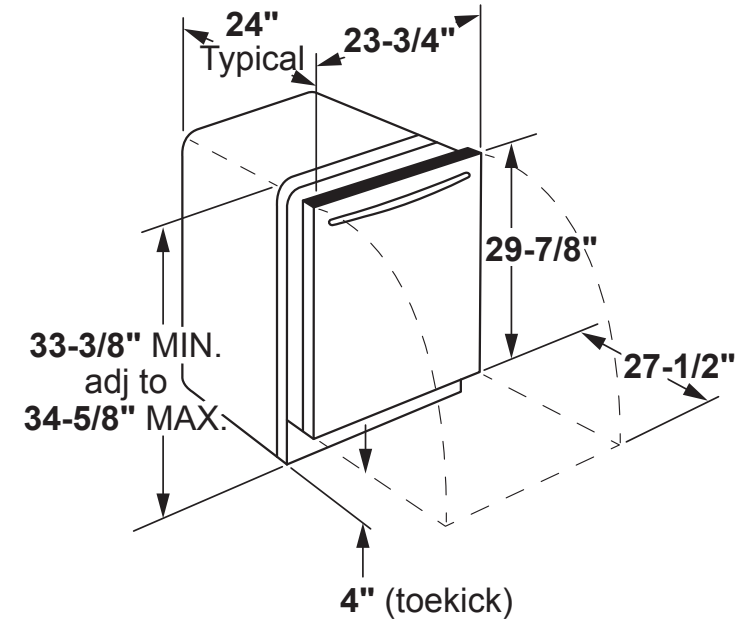

GDT655SGJ/SMJ/SSJ/SBL

GE Appliances Stainless Steel Interior Dishwasher with Hidden Controls

DIMENSIONS AND INSTALLATION INFORMATION (IN INCHES)

ELECTRICAL RATING

Voltage AC.....	120
Hertz.....	60
Total connected load amperage.....	7.2
Calrod® heater watts max.....	415/800

For use on adequately wired 120-volt, 15-amp circuit having 2-wire service with a separate ground wire. This appliance must be grounded for safe operation.

INSTALLATION INFORMATION: Before installing, consult installation instructions packed with product for current dimensional data.