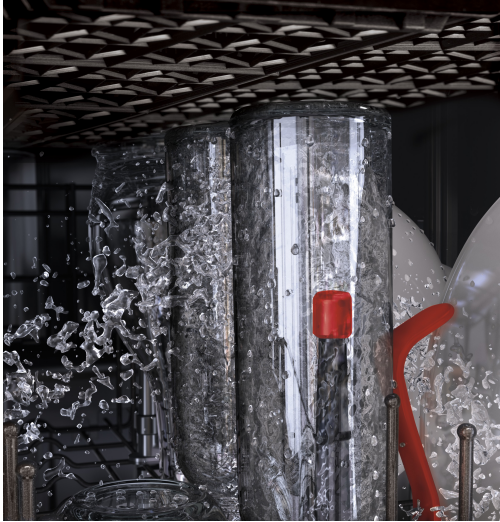

GE® Stainless Steel Interior Dishwasher with Hidden Controls

Model# GDT655SBLTS

- Bottle Jets - Clean hard-to-reach areas inside tall items with up to 4 dedicated jets integrated into the upper rack that shower water deep inside for the ultimate clean
- Easy touch adjustable upper rack with 2 Stem Safe shelves - Quickly adjust the upper rack 2 inches up or down to accommodate tall glassware and 10 ½" plates with plenty of room in the bottom rack for large platters and cookie sheets
- Piranha™ hard food disposer with removable filter - To ensure consistently clean items, this stainless steel blade rotates at 3,600 RPM to pulverize food particles and helps to prevent large particles from clogging the wash arms
- Full-extension smooth-glide upper rack - Loading and unloading is smooth and simple with a durable rack that fully extends on ball bearings
- Hidden vent with fan dry - Dishes dry quickly and efficiently with a fan that extracts moisture from the interior
- Wash zones - Wash a true half-load in either the upper or lower rack without sacrificing cycles and options available on a full wash
- Lower rack multi-position, fold-down tines - Configure racks to fit your dishes with adjustable loading options including multi-position, fold-down tines
- Floor Protect - Uncommon leaks can be easily detected and contained

- 3-piece silverware basket - Table-ready silverware is assured with a three-piece basket that can divide and separate for convenient placement
- 46 dBA - Motor runs quietly to keep kitchen peaceful

Exterior Style