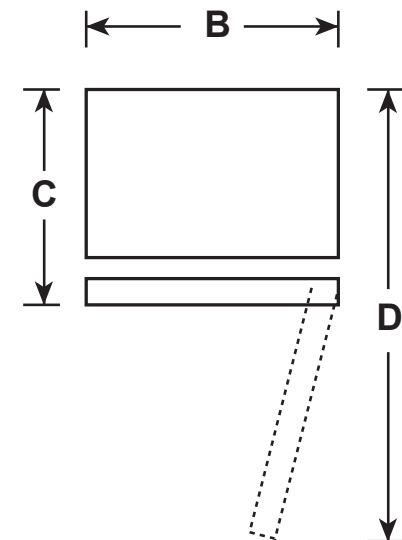

Top View

For answers to your Monogram, GE Café™ Series, GE Profile™ Series or GE Appliances product questions, visit our website at geappliances.com or call GE Answer Center® Service, 800.626.2000.