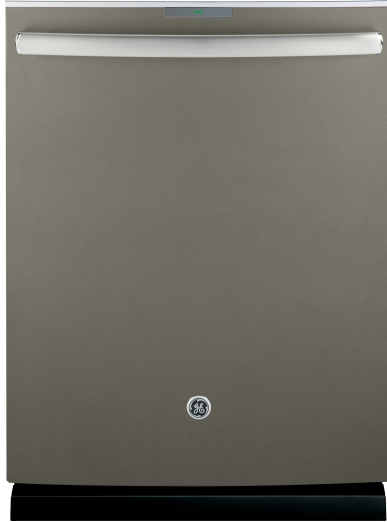

# GE Profile™ Series Stainless Steel Interior Dishwasher with Hidden Controls

Model# PDT855SMJES

- Advanced wash system with more than 140 cleaning jets - Achieve the ultimate clean from an industry-leading number of jets that deliver complete washing coverage to every corner of the dishwasher
- Deep Clean silverware jets - No matter how you load your silverware basket, powerful jets blast away stuck-on food for silverware that's always spotless
- Third Rack - Easily clean an entire flatware collection, knives and small utensils with an additional rack across the top of the dishwasher
- Bottle Jets - Clean hard-to-reach areas inside tall items with dedicated jets integrated into the upper rack that shower water deep inside for the ultimate clean
- WiFi Connect - Monitor performance and check cycle status using your mobile device
- Reversing quad blade wash arm - Dishes come out impressively clean thanks to this revolutionary lower wash arm, with 25 spray jets reversing direction to hit items from every angle
- Side jets - Cascading water fills the dishwasher while hydrating soils
- Top control with LCD display - User-friendly controls complement the sleek stainless look.
- Wash zones - Wash a true half-load in either the upper or lower rack without sacrificing cycles and options available on a full wash
- 40 dBA - Ultra-quiet operation creates a peaceful kitchen environment even as it delivers powerful wash performance