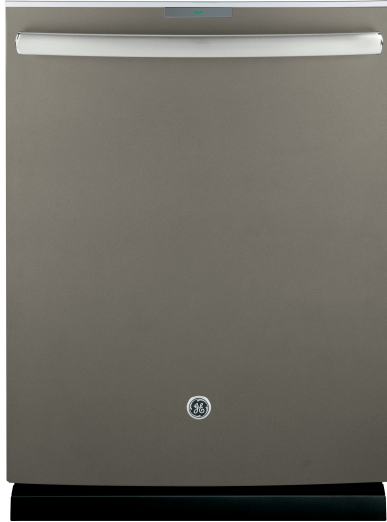

GE Profile™ Series Stainless Steel Interior Dishwasher with Hidden Controls

Model# PDT845SMJES

- Advanced wash system with more than 140 cleaning jets - Achieve the ultimate clean from an industry-leading number of jets that deliver complete washing coverage to every corner of the dishwasher
- Deep Clean silverware jets - No matter how you load your silverware basket, powerful jets blast away stuck-on food for silverware that's always spotless
- Bottle Jets - Clean hard-to-reach areas inside tall items with dedicated jets integrated into the upper rack that shower water deep inside for the ultimate clean
- Easy touch adjustable upper rack with 2 Stem Safe shelves - Quickly adjust the upper rack 2 inches up or down to accommodate tall glassware and 10 ½" plates with plenty of room in the bottom rack for large platters and cookie sheets
- Full extension smooth glide upper rack with fold-down tines - Easily fit large or odd-shaped items in the upper rack
- Hidden vent with fan dry and hidden heater - Get dry and table-ready items every time thanks to a 1,000-watt hidden heater and fan that circulates the air to remove moisture
- Reversing quad blade wash arm - Dishes come out impressively clean thanks to this revolutionary lower wash arm, with 25 spray jets reversing direction to hit items from every angle
- LED status indicator on door - A dishwasher this quiet has a status light to let you know it is running