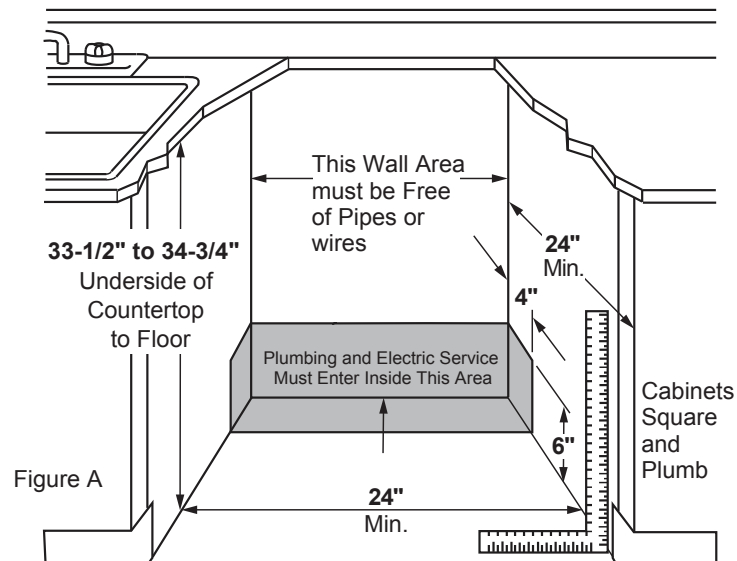

PDT845SMJ/SSJ/SBL/SFL

GE Profile™ Series Stainless Steel Interior Dishwasher with Hidden Controls

DIMENSIONS AND INSTALLATION INFORMATION (IN INCHES)

ELECTRICAL RATING

Voltage AC.....	120
Hertz.....	60
Total connected load amperage.....	9.0
Calrod® heater watts max.....	1060

For use on adequately wired 120-volt, 15-amp circuit having 2-wire service with a separate ground wire. This appliance must be grounded for safe operation.

INSTALLATION INFORMATION: Before installing, consult installation instructions packed with product for current dimensional data.