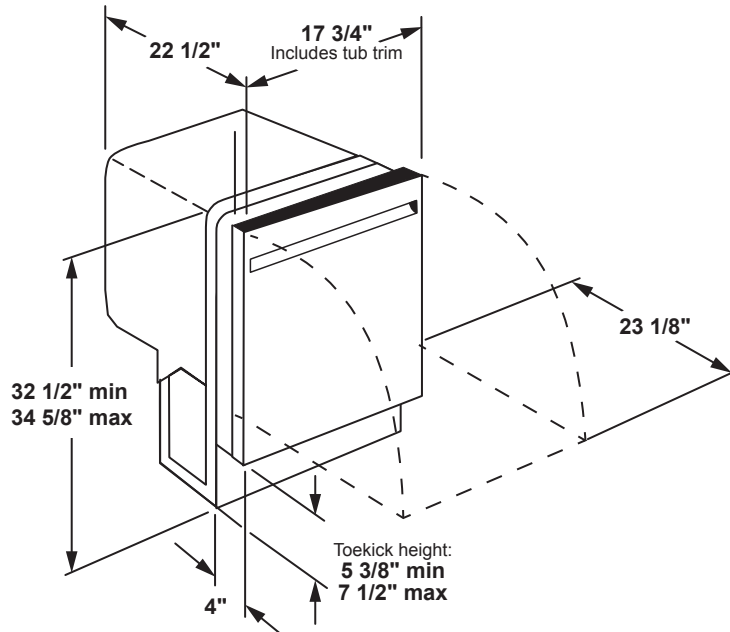

PDT145SGL/SSL

GE Profile™ Series 18" Dishwasher

DIMENSIONS AND INSTALLATION INFORMATION (IN INCHES)

ELECTRICAL RATING

Voltage AC.....120
 Hertz.....60
 Total connected load amperage.....8.9

For use on adequately wired 120-volt, 15-amp circuit having 2-wire service with a separate ground wire. This appliance must be grounded for safe operation.

As an ENERGY STAR® partner, GE has determined that this product meets the ENERGY STAR guidelines for energy efficiency.

PDT145SGL/SSL

GE Profile™ Series 18" Dishwasher

FEATURES AND BENEFITS

ADA Compliant with Low-Profile Installation – Great for 34" counter top heights and raised subfloors