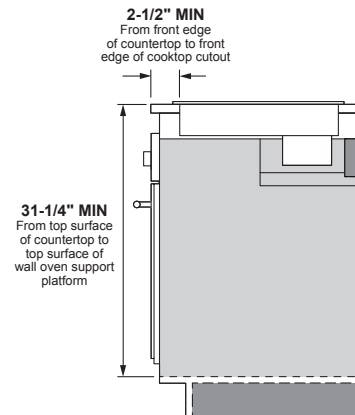

For answers to your Monogram, GE Café™ Series, GE Profile™ Series or GE Appliances product questions, visit our website at geappliances.com or call GE Answer Center® Service, 800.626.2000.