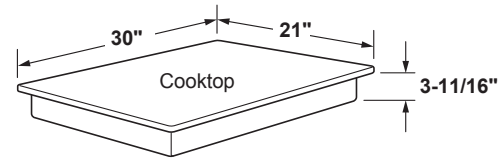

PGP7030DL/SL/BM

GE Profile™ Series 30" Built-In Gas Cooktop

DIMENSIONS AND INSTALLATION INFORMATION

AGA REQUIREMENT: All gas cooktop models require 7/16" free area below cooktop height to combustible material. Requires 18" minimum from countertop to adjacent overhead cabinets.

NOTE: If installing with a GE Profile™ Telescopic Downdraft System, consult both cooktop and downdraft installation instructions packed with product before installing. Cooktop gas/electric supply may need to be re-routed to install downdraft.

ELECTRICAL RATING: 120V, 60Hz, 5A

INSTALLATION WITH SINGLE WALL OVEN INFORMATION:

30" Gas Cooktops are approved for use over select GE 27" and 30" Wall Ovens and Warming Drawers. 30" and 36" Gas cooktops are approved for use over select 30" Wall Ovens and Warming Drawers. Refer to cooktop and wall oven/warming drawer installation instructions packed with product for current dimensional data.

INSTALLATION INFORMATION: Before installing, consult installation instructions, packed with product, for current dimensional data.