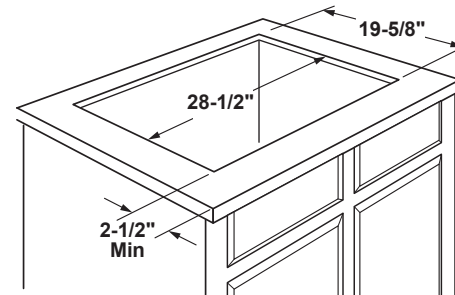

PGP7030DL/SL/BM

GE Profile™ Series 30" Built-In Gas Cooktop

DIMENSIONS AND INSTALLATION INFORMATION

AGA REQUIREMENT: All gas cooktop models require 7/16" free area below cooktop height to combustible material. Requires 18" minimum from countertop to adjacent overhead cabinets.

NOTE: If installing with a GE Profile™ Telescopic Downdraft System, consult both cooktop and downdraft installation instructions packed with product before installing. Cooktop gas/electric supply may need to be re-routed to install downdraft.

ELECTRICAL RATING: 120V, 60Hz, 5A

INSTALLATION WITH SINGLE WALL OVEN INFORMATION:

30" Gas Cooktops are approved for use over select GE 27" and 30" Wall Ovens and Warming Drawers. 30" and 36" Gas cooktops are approved for use over select 30" Wall Ovens and Warming Drawers. Refer to cooktop and wall oven/warming drawer installation instructions packed with product for current dimensional data.

INSTALLATION INFORMATION: Before installing, consult installation instructions, packed with product, for current dimensional data.