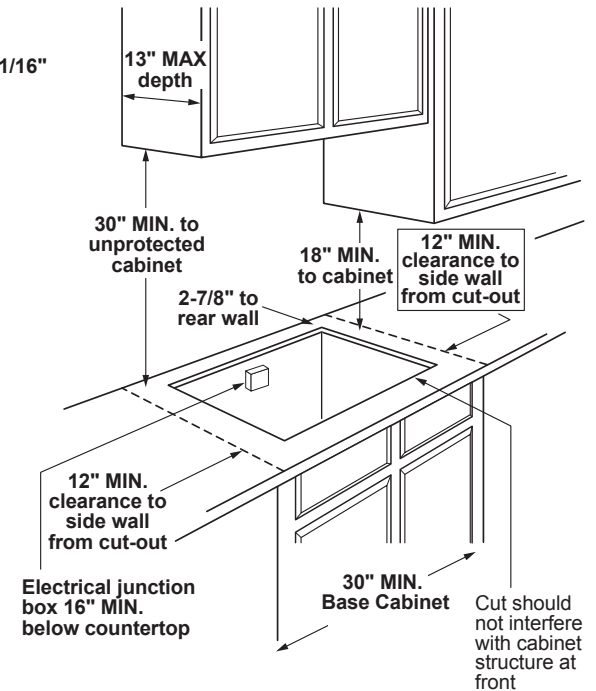

Dimension and installation information are shown in inches.
*Allow 5-3/4" depth at rear for electrical and gas connections

INSTALLATION ABOVE A WALL OVEN