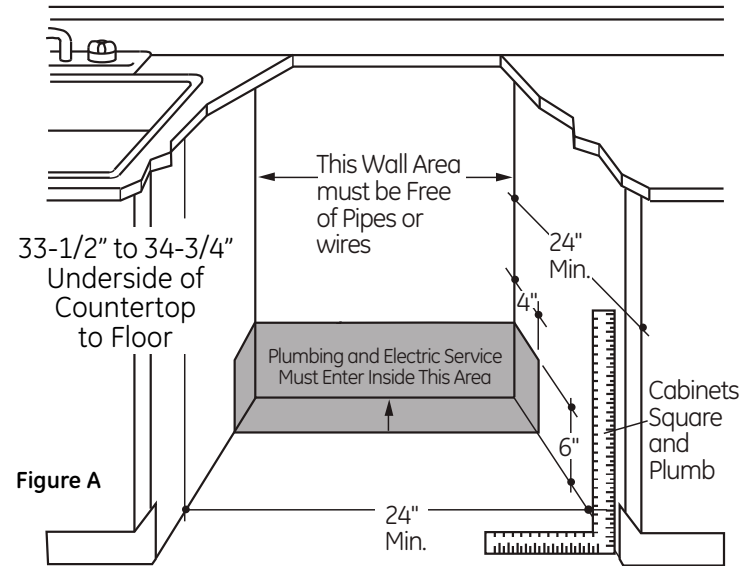

GDF520PGJ/PSJ

GE® Series Dishwasher with Front Controls

DIMENSIONS AND INSTALLATION INFORMATION (IN INCHES)

ELECTRICAL RATING

Voltage AC	120
Hertz.....	60
Total connected load amperage.....	7.1
Calrod® heater watts	415/800

For use on adequately wired 120-volt, 15-amp circuit having 2-wire service with a separate ground wire. This appliance must be grounded for safe operation.

For answers to your Monogram®, GE Profile™ Series or GE® Series appliance questions, visit our website at geappliances.com or call GE Answer Center® service, 800.626.2000.