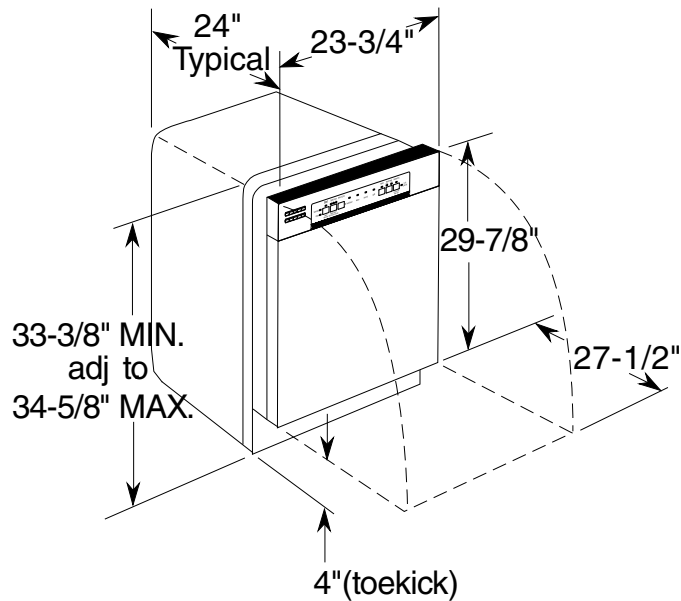

GDF520PGJ/PSJ

GE® Series Dishwasher with Front Controls

DIMENSIONS AND INSTALLATION INFORMATION (IN INCHES)

ELECTRICAL RATING

Voltage AC	120
Hertz.....	60
Total connected load amperage.....	7.1
Calrod® heater watts	415/800

For use on adequately wired 120-volt, 15-amp circuit having 2-wire service with a separate ground wire. This appliance must be grounded for safe operation.

For answers to your Monogram®, GE Profile™ Series or GE® Series appliance questions, visit our website at geappliances.com or call GE Answer Center® service, 800.626.2000.