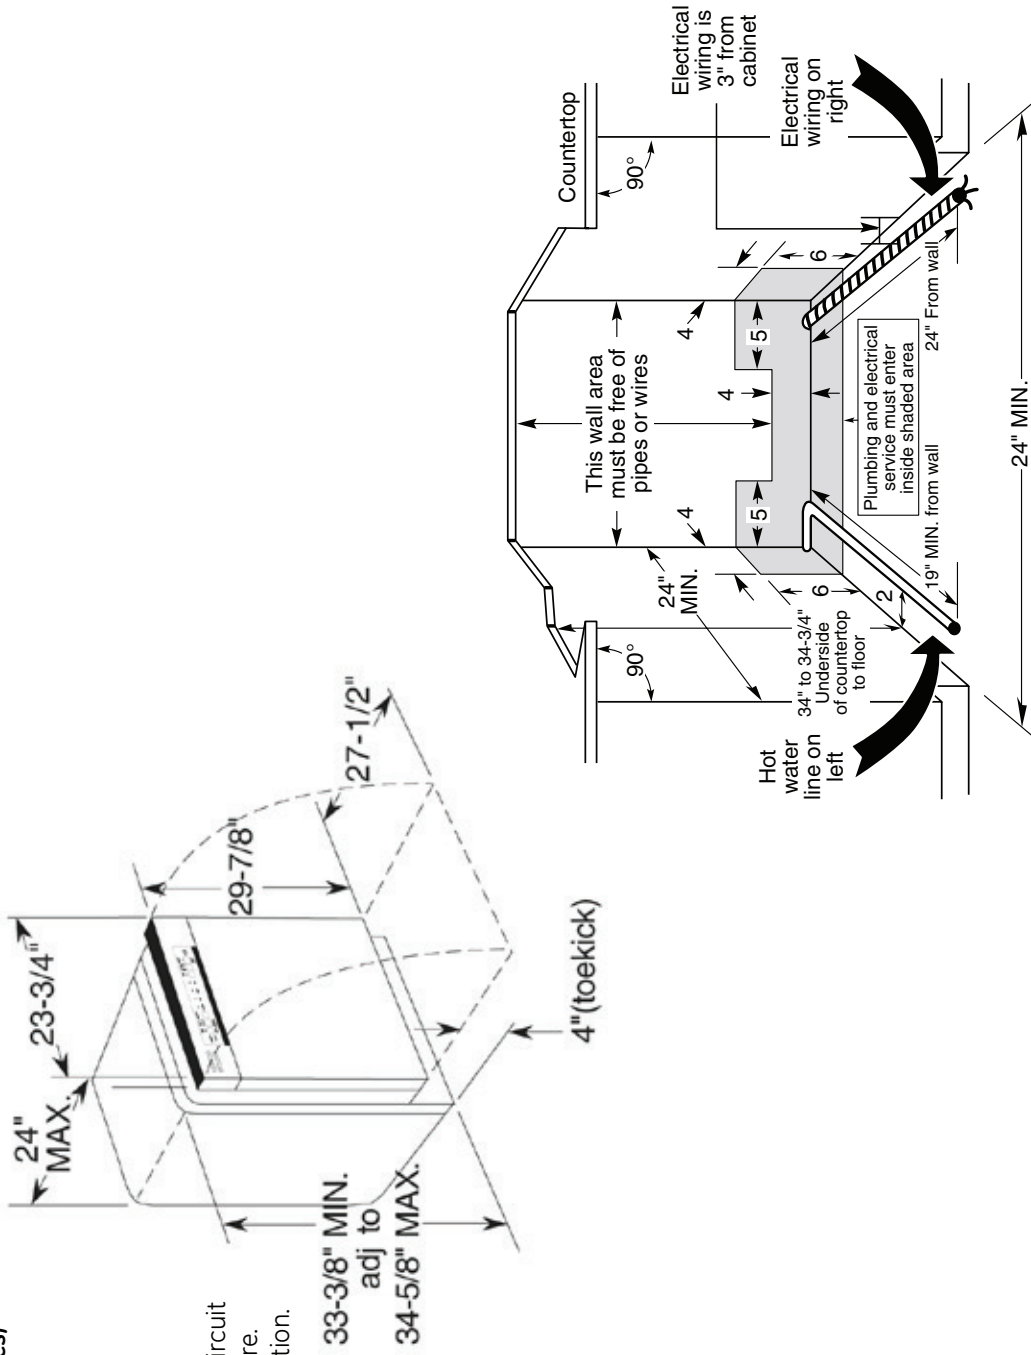

GDF510PGD/PSD/PMD GE® Built-In Dishwasher

Dimensions and Installation Information (in inches)

Electrical Rating	
Voltage AC.....	120
Hertz.....	60
Total connected load amperage.....	9.9
Calrod® heater watts.....	615/800

For use on adequately wired 120-volt, 15-amp circuit having 2-wire service with a separate ground wire. This appliance must be grounded for safe operation.

For answers to your Monogram®, GE Profile™ or GE® appliance questions, visit our website at geappliances.com or call GE Answer Center® service, 800.626.2000.