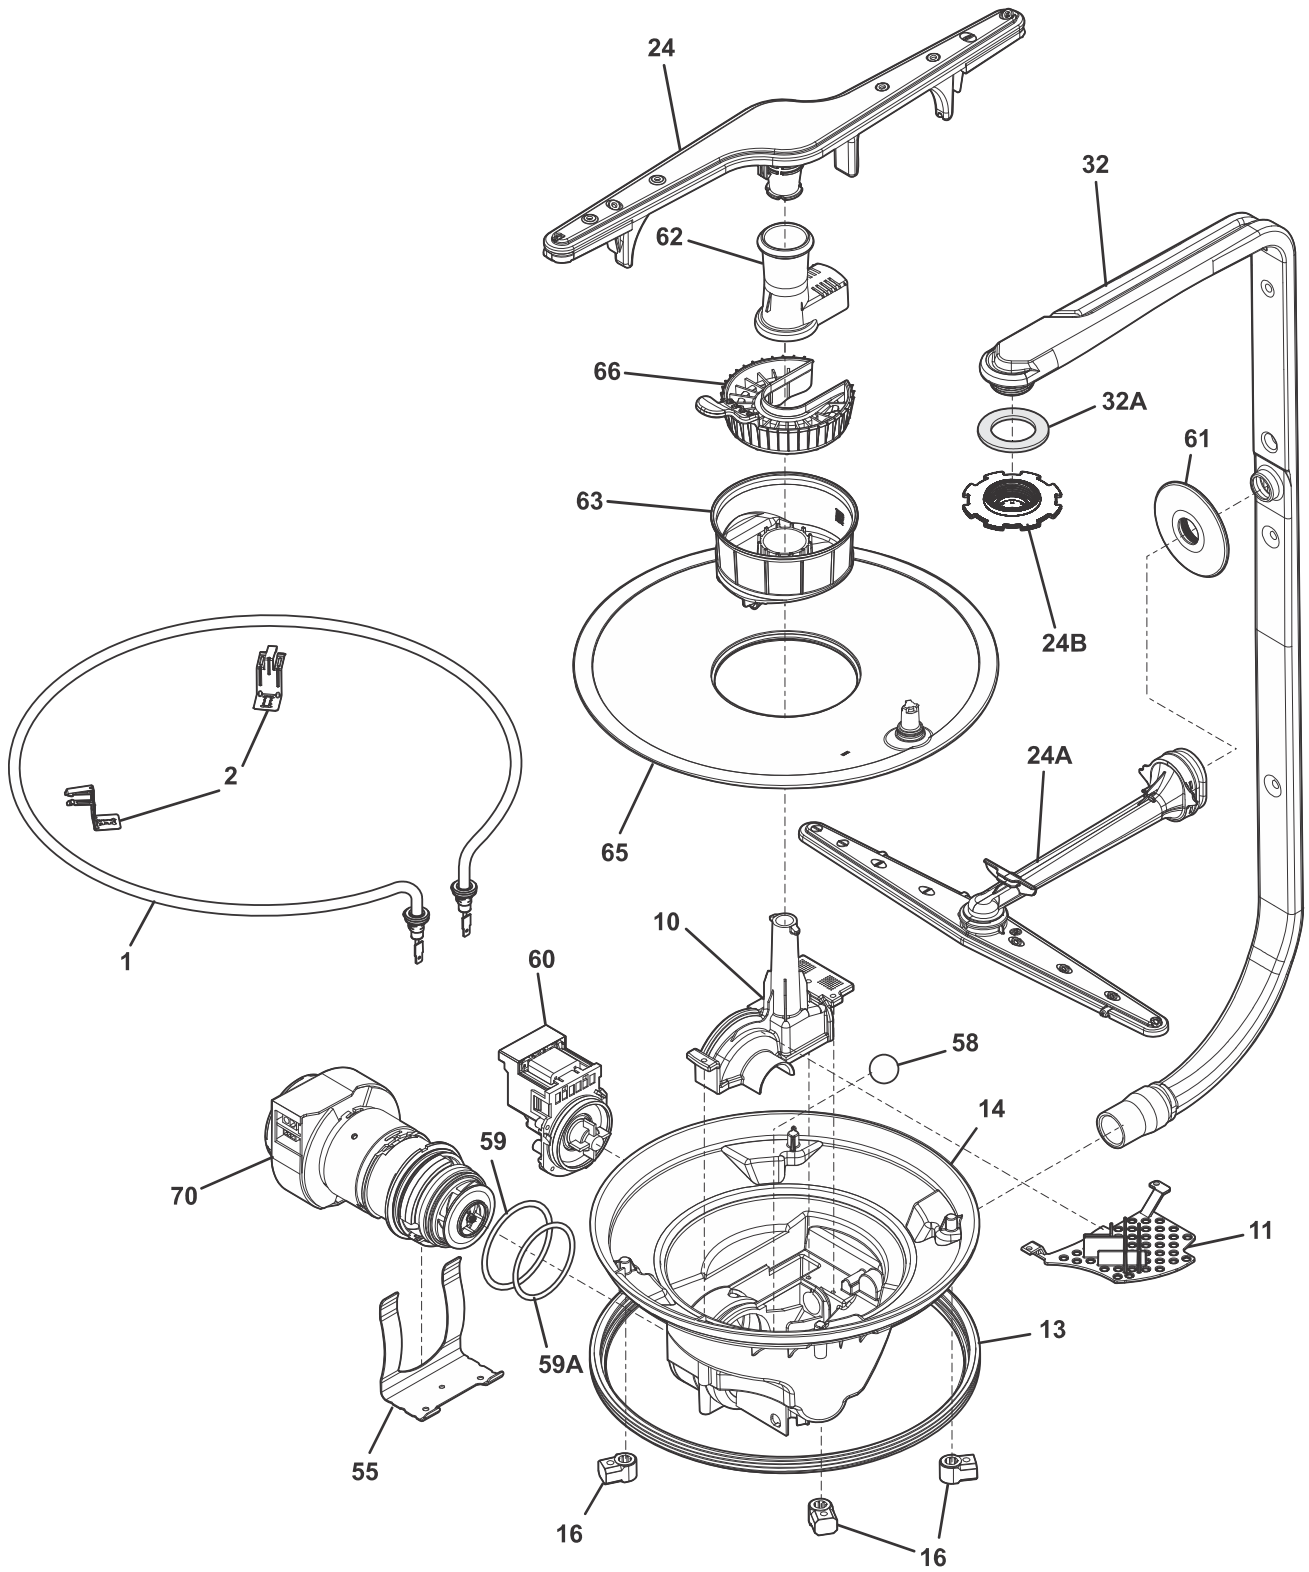

MOTOR & PUMP

MFFCD2413UB0A

MOTOR & PUMP

Model Index: A FFCD2418U (FFCD2418UB0A)
B FFCD2418U (FFCD2418US0A)
C FFCD2418U (FFCD2418UW0A)

POS. NO	PART NO.		DESCRIPTION
1 #	154825001	A B C	Heater, round
1*	154106202	A B C	Nut, heater, (2)
1*	154289801	A B C	Shield, heater terminal
2	154465101	A B C	Bracket, heater, (2)
10	807145201	A B C	Cover, volute
*	154783101	A B C	Screw, PLT, 8-10
11	807111601	A B C	Plate, pump inlet
13	154246801	A B C	Gasket, sump
14	154728201	A B C	Sump Assembly
16	154246502	A B C	Retainer, sump
16*	154754901	A B C	Screw, sump mtg, 8-16, (4)
24 #	5304517203	A B C	Spray arm, blue, lower, w/heat shield
24A#	5304506740	A B C	Spray arm, center
24B	154754302	A B C	Nozzle, shower, assembly
32	154824201	A B C	Tube, delivery
32*	154106801	A B C	Clamp, hose, 1.29" open, worm gear, (2)
32*	154491101	A B C	Screw, delivery tube
32A	154406401	A B C	Gasket, delivery tube
55	154595901	A B C	Bracket, motor
55*	154779601	A B C	Screw, PH, 8-10, (2)
58	154246402	A B C	Check ball
59	154246901	A B C	O-ring, rear
59A	154247001	A B C	O-ring, front
60 #	5304492415	A B C	Drain Pump Assy
60*	807048001	A B C	Flapper, valve
60*	154741501	A B C	Screw, drain motor mtg, (3)
61	5304506517	A B C	Grommet, delivery tube
62	5304506515	A B C	Support, spray arm, lower
63	5304506533	A B C	Base, soil director
65	5304506525	A B C	Filter, polypro
66	5304506518	A B C	Trap, glass
70 #	154844301	A B C	Motor & Pump Assy, w/o-rings
* #	154753101	A B C	Thermistor