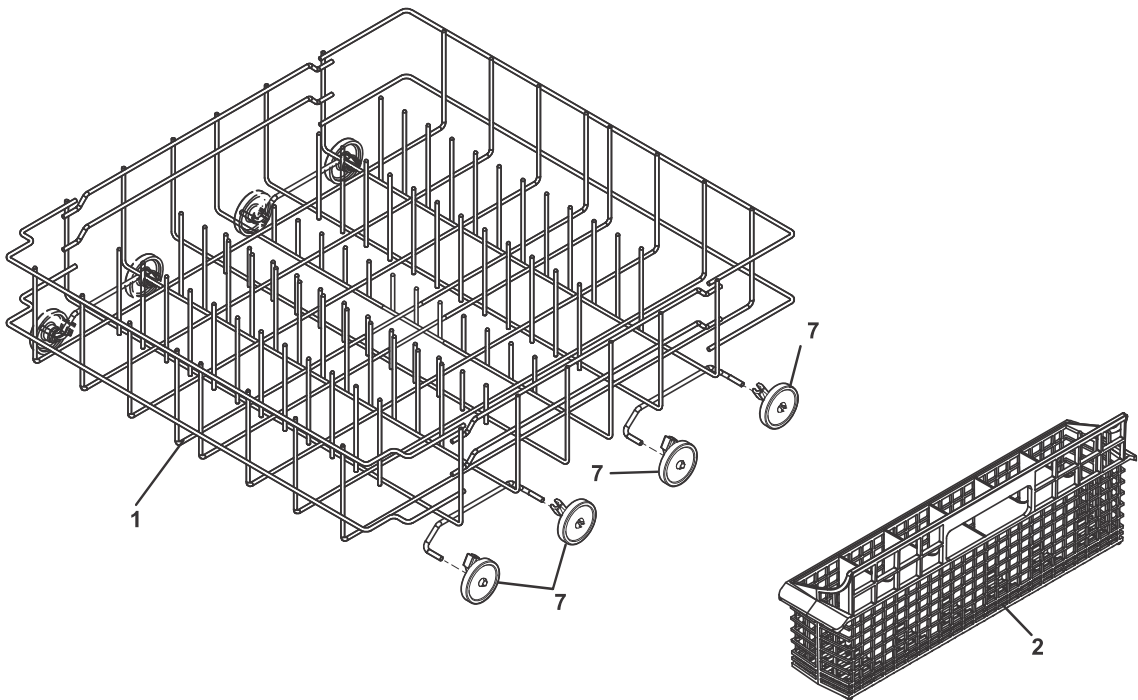

FRAME

FFFBD2406NB6A

FRAME

Model Index: A FFCD2418U (FFCD2418UB0A)
 B FFCD2418U (FFCD2418US0A)
 C FFCD2418U (FFCD2418UW0A)

POS. NO	PART NO.		DESCRIPTION
3 #	807047901	A B C	Valve, water
3*	154106801	A B C	Clamp, hose, 1.29" open, worm gear, (2)
4	5304508587	A B C	Brace, front frame
8	154745503	A B -	Toeplate, adjustable, black
8	154745501	- - C	Toeplate, adjustable, white
9	5304501484	A B -	Kickplate Assy, PVC, black, w/label
9	5304501482	- - C	Kickplate Assy, PVC, white, w/label
9*	5304501485	A B C	Insulation, kickplate
10	154754801	A B -	Screw, toeplate mtg, 8-18 AB hex hd, black, (2)
10	154371301	- - C	Screw, Phillips head, white
11	154200701	A B C	Screw, #10-32 x 3/8
11A	154825401	A B C	Screw, hex hd, 8-18 x .4, w/washer
15	5304506540	A B C	Leg, leveling, 1/4-20
20	154758501	A B C	Cover, junction box, w/label
*	154041001	A B C	Screw, plask #1, 10-10 x 9/16
*	808690701	A B C	Screw, Plask1, #10-10 x 9/16, (2)

RACKS

RFFCD2418UB0A

RACKS

Model Index: **A** FFCD2418U (FFCD2418UB0A)
 B FFCD2418U (FFCD2418US0A)
 C FFCD2418U (FFCD2418UW0A)

POS. NO	PART NO.		DESCRIPTION
1	154331606	A B C	Rack Assembly, lower, grey
2	5304506681	A B C	Basket, silverware
3	5304517201	A B C	Rack Assembly, upper, grey
*	5304506527	A B C	Nameplate, rack spacer, grey
4	154494502	A B C	Wheel assy., upper rack, (4)
4	154522902	A B C	Wheel & bushing assy, grey, upper rack, (8)
5	5304506510	A B C	Cap, rack slide
6	154597801	A B C	Slide, rack, upper, (2)
7	154174503	A B C	Wheel & bracket assy, grey, lower rack, (8)
11	5304506507	A B C	Cup Shelf, stemware

WIRING DIAGRAM