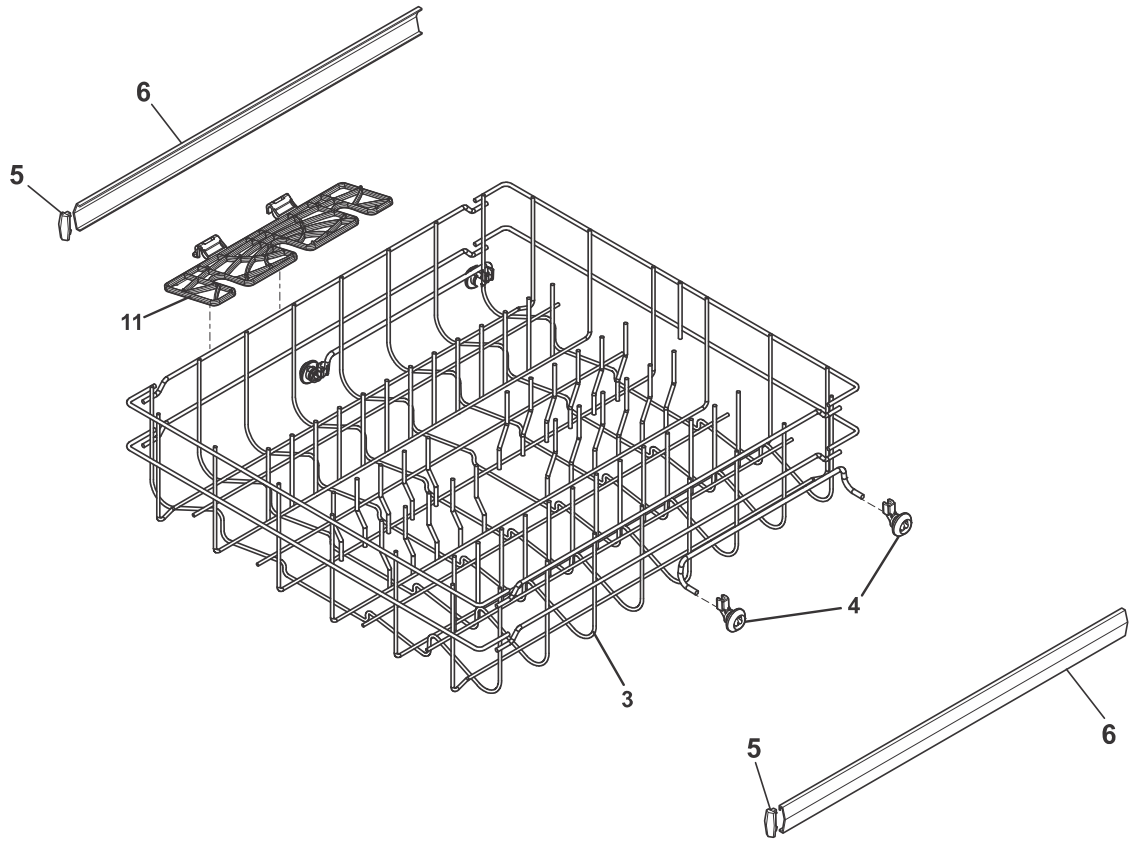

FRAME

FFFBD2406NB6A

FRAME

Model Index: A FFCD2418U (FFCD2418UB0A)
 B FFCD2418U (FFCD2418US0A)
 C FFCD2418U (FFCD2418UW0A)

POS. NO	PART NO.		DESCRIPTION
3 #	807047901	A B C	Valve, water
3*	154106801	A B C	Clamp, hose, 1.29" open, worm gear, (2)
4	5304508587	A B C	Brace, front frame
8	154745503	A B -	Toeplate, adjustable, black
8	154745501	- - C	Toeplate, adjustable, white
9	5304501484	A B -	Kickplate Assy, PVC, black, w/label
9	5304501482	- - C	Kickplate Assy, PVC, white, w/label
9*	5304501485	A B C	Insulation, kickplate
10	154754801	A B -	Screw, toeplate mtg, 8-18 AB hex hd, black, (2)
10	154371301	- - C	Screw, Phillips head, white
11	154200701	A B C	Screw, #10-32 x 3/8
11A	154825401	A B C	Screw, hex hd, 8-18 x .4, w/washer
15	5304506540	A B C	Leg, leveling, 1/4-20
20	154758501	A B C	Cover, junction box, w/label
*	154041001	A B C	Screw, plask #1, 10-10 x 9/16
*	808690701	A B C	Screw, Plask1, #10-10 x 9/16, (2)

RACKS

RFFCD2418UB0A

RACKS

Model Index: **A** FFCD2418U (FFCD2418UB0A)
 B FFCD2418U (FFCD2418US0A)
 C FFCD2418U (FFCD2418UW0A)

POS. NO	PART NO.		DESCRIPTION
1	154331606	A B C	Rack Assembly, lower, grey
2	5304506681	A B C	Basket, silverware
3	5304517201	A B C	Rack Assembly, upper, grey
*	5304506527	A B C	Nameplate, rack spacer, grey
4	154494502	A B C	Wheel assy., upper rack, (4)
4	154522902	A B C	Wheel & bushing assy, grey, upper rack, (8)
5	5304506510	A B C	Cap, rack slide
6	154597801	A B C	Slide, rack, upper, (2)
7	154174503	A B C	Wheel & bracket assy, grey, lower rack, (8)
11	5304506507	A B C	Cup Shelf, stemware

WIRING DIAGRAM