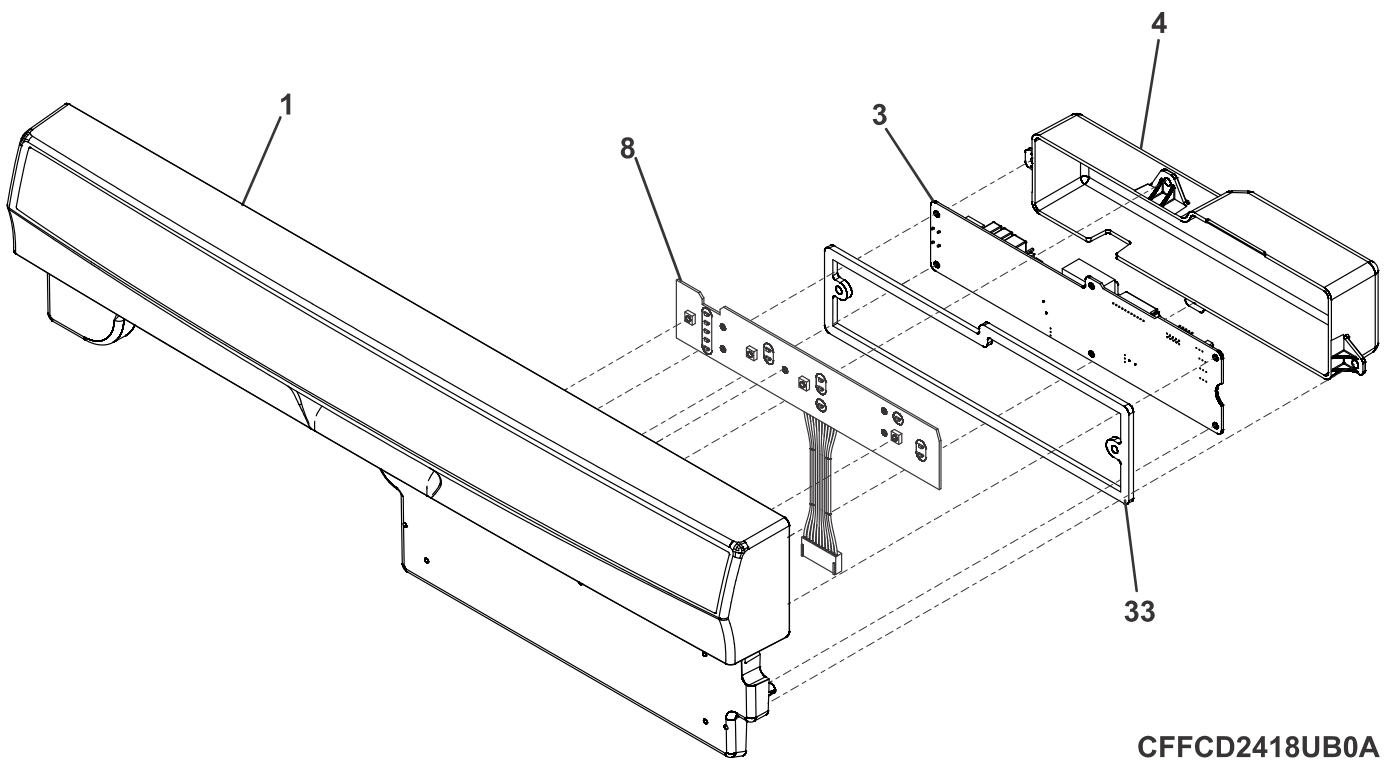

Frigidaire

P.O. BOX 8020
CHARLOTTE, NC 28262

24-INCH BUILT-IN DISHWASHER

Model No.
FFCD2418U

Publication No.
5995702718
18/05/21
(EN/SERVICE/ECL)
821

CONTROL PANEL

CONTROL PANEL

Model Index: A FFCD2418U (FFCD2418UB0A)
 B FFCD2418U (FFCD2418US0A)
 C FFCD2418U (FFCD2418UW0A)

POS. NO	PART NO.		DESCRIPTION
1	5304517659	A - -	Control Panel, assembly, black, w/overlay-gskt
1	5304517660	- B -	Control Panel, assembly, stainless, w/overlay-gskt
1	5304517658	- - C	Control Panel, assembly, white, w/overlay-gskt
3 #	5304517215	A B C	Board, control
4	5304506895	A B C	Cover, control
8 #	5304517208	A B C	Control Assembly, user interface
33	5304506894	A B C	Gasket, control cover
* #	5304504853	A B C	Harness, wiring, main
*	808612226	A B C	Energy Guide
*	154294701	A B C	Screw, #7 plas .375, (6), disp. assy.

TUB

UFGBD2438PB5A

TUB

Model Index: **A** FFCD2418U (FFCD2418UB0A)
 B FFCD2418U (FFCD2418US0A)
 C FFCD2418U (FFCD2418UW0A)

POS. NO	PART NO.		DESCRIPTION
1 #	5304502974	A B C	Tub assy, w/frame parts, grey DF
2	5304502435	A B C	Strike, door
3 #	154827601	A B C	Gasket, tub
4	808326801	A B C	Screw, hex head, 8-18 x .400, (2)
5	154767502	A B C	Roller Assembly, tub, (8), w/screw-washer
6	5303943103	A B C	Screw, w/washer, (8)
22	154446002	A B C	Tubing, water inlet
23	5303318539	A B C	Clamp, tubing, (2)
24	807117001	A B C	Hose, drain
*	154380601	A B C	Clamp, hose, 1.5" open, worm gear, (5)
25	5304506520	A B C	Float
28 #	154773201	A B C	Switch Assy, float
29 #	154642901	A B C	Thermostat, hi limit
30	154241101	A B C	Retainer, thermostat
30*	154297701	A B C	Screw, retainer-thermo
*	5304500768	A B C	Insualtion, blanket
*	154406801	A B C	Bracket Kit, countertop mtg, w/scrws & instr
*	5300807270	A B C	Screw, (2), countertop mtg.
*	154041001	A B C	Screw, plask #1, 10-10 x 9/16