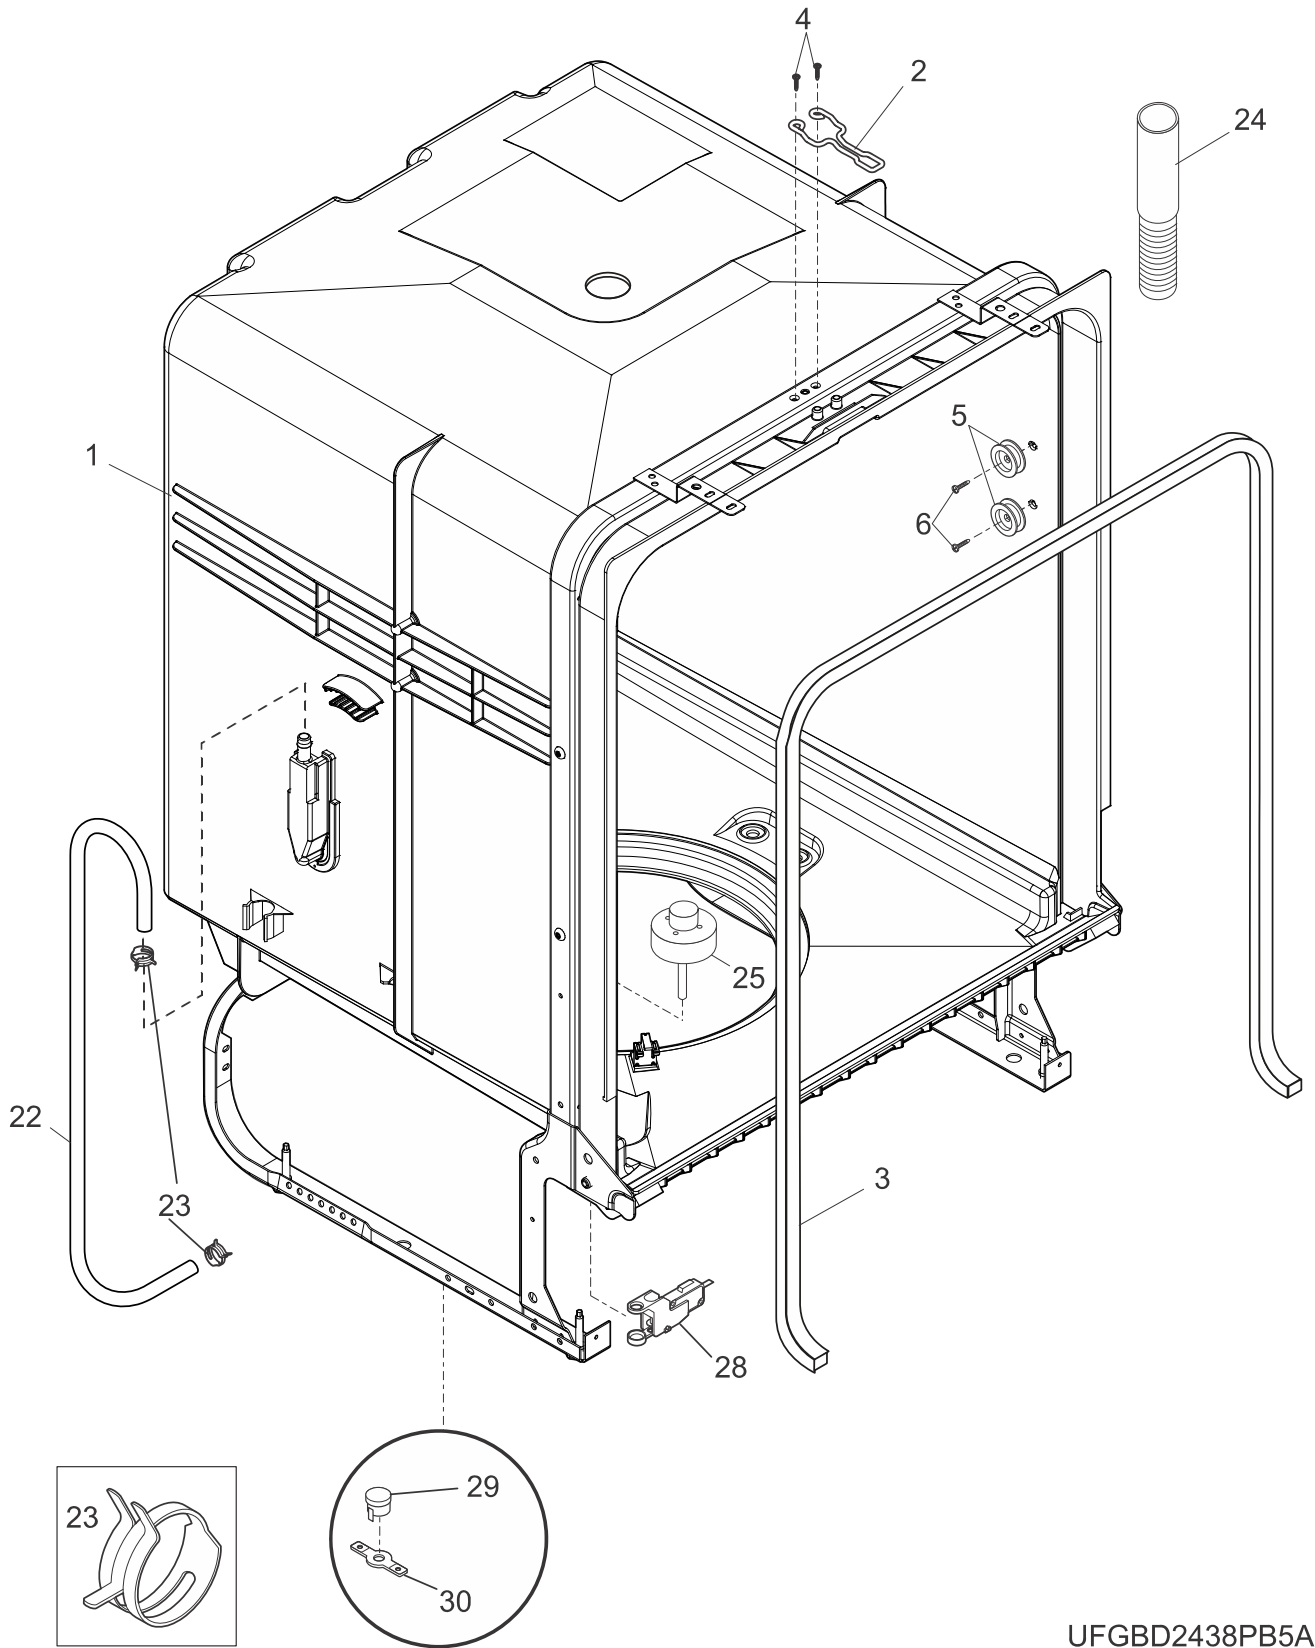

TUB

UFGBD2438PB5A

TUB

Model Index: **A** FFCD2418U (FFCD2418UB0A)
 B FFCD2418U (FFCD2418US0A)
 C FFCD2418U (FFCD2418UW0A)

POS. NO	PART NO.		DESCRIPTION
1 #	5304502974	A B C	Tub assy, w/frame parts, grey DF
2	5304502435	A B C	Strike, door
3 #	154827601	A B C	Gasket, tub
4	808326801	A B C	Screw, hex head, 8-18 x .400, (2)
5	154767502	A B C	Roller Assembly, tub, (8), w/screw-washer
6	5303943103	A B C	Screw, w/washer, (8)
22	154446002	A B C	Tubing, water inlet
23	5303318539	A B C	Clamp, tubing, (2)
24	807117001	A B C	Hose, drain
*	154380601	A B C	Clamp, hose, 1.5" open, worm gear, (5)
25	5304506520	A B C	Float
28 #	154773201	A B C	Switch Assy, float
29 #	154642901	A B C	Thermostat, hi limit
30	154241101	A B C	Retainer, thermostat
30*	154297701	A B C	Screw, retainer-thermo
*	5304500768	A B C	Insualtion, blanket
*	154406801	A B C	Bracket Kit, countertop mtg, w/scrws & instr
*	5300807270	A B C	Screw, (2), countertop mtg.
*	154041001	A B C	Screw, plask #1, 10-10 x 9/16