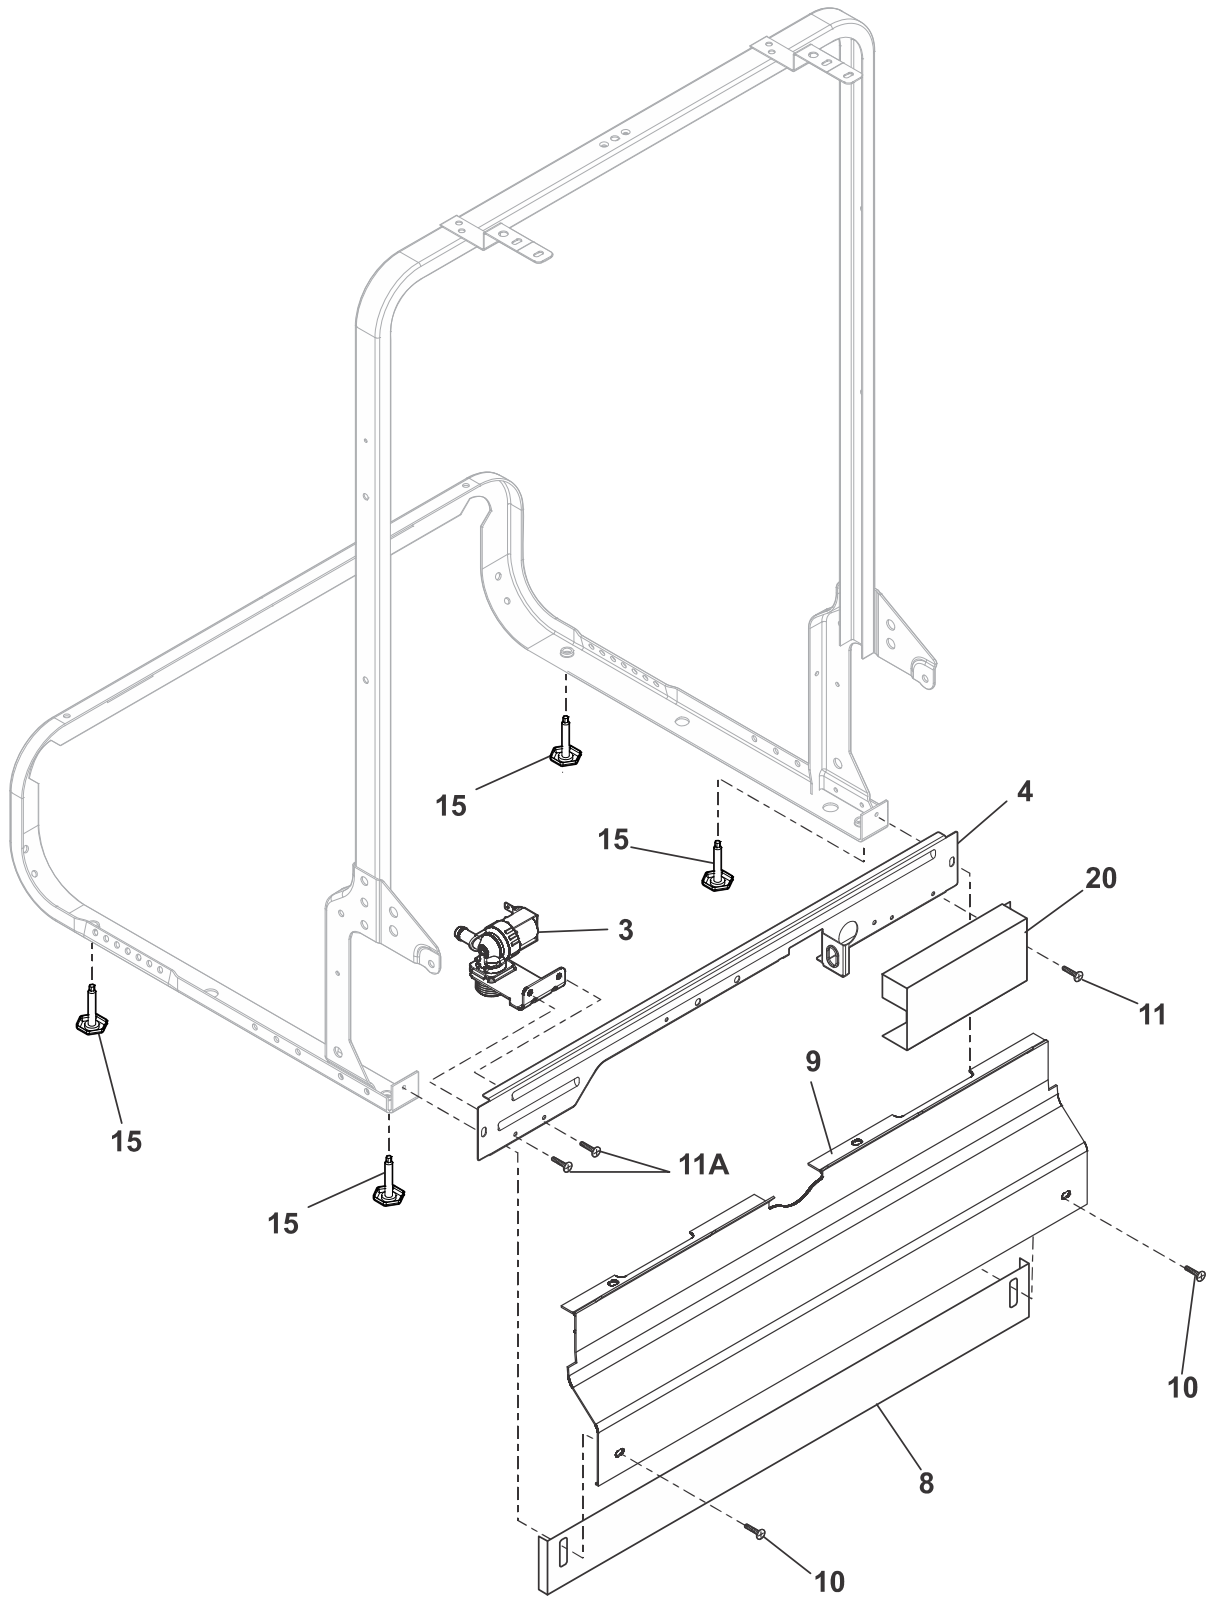

TUB

UFGBD2438PB5A

TUB

Model Index: **A** FFCD2418U (FFCD2418UB0A)
 B FFCD2418U (FFCD2418US0A)
 C FFCD2418U (FFCD2418UW0A)

POS. NO	PART NO.		DESCRIPTION
1 #	5304502974	A B C	Tub assy, w/frame parts, grey DF
2	5304502435	A B C	Strike, door
3 #	154827601	A B C	Gasket, tub
4	808326801	A B C	Screw, hex head, 8-18 x .400, (2)
5	154767502	A B C	Roller Assembly, tub, (8), w/screw-washer
6	5303943103	A B C	Screw, w/washer, (8)
22	154446002	A B C	Tubing, water inlet
23	5303318539	A B C	Clamp, tubing, (2)
24	807117001	A B C	Hose, drain
*	154380601	A B C	Clamp, hose, 1.5" open, worm gear, (5)
25	5304506520	A B C	Float
28 #	154773201	A B C	Switch Assy, float
29 #	154642901	A B C	Thermostat, hi limit
30	154241101	A B C	Retainer, thermostat
30*	154297701	A B C	Screw, retainer-thermo
*	5304500768	A B C	Insualtion, blanket
*	154406801	A B C	Bracket Kit, countertop mtg, w/scrws & instr
*	5300807270	A B C	Screw, (2), countertop mtg.
*	154041001	A B C	Screw, plask #1, 10-10 x 9/16

FRAME

FFFBD2406NB6A

FRAME

Model Index: A FFCD2418U (FFCD2418UB0A)
 B FFCD2418U (FFCD2418US0A)
 C FFCD2418U (FFCD2418UW0A)

POS. NO	PART NO.		DESCRIPTION
3 #	807047901	A B C	Valve, water
3*	154106801	A B C	Clamp, hose, 1.29" open, worm gear, (2)
4	5304508587	A B C	Brace, front frame
8	154745503	A B -	Toeplate, adjustable, black
8	154745501	- - C	Toeplate, adjustable, white
9	5304501484	A B -	Kickplate Assy, PVC, black, w/label
9	5304501482	- - C	Kickplate Assy, PVC, white, w/label
9*	5304501485	A B C	Insulation, kickplate
10	154754801	A B -	Screw, toeplate mtg, 8-18 AB hex hd, black, (2)
10	154371301	- - C	Screw, Phillips head, white
11	154200701	A B C	Screw, #10-32 x 3/8
11A	154825401	A B C	Screw, hex hd, 8-18 x .4, w/washer
15	5304506540	A B C	Leg, leveling, 1/4-20
20	154758501	A B C	Cover, junction box, w/label
*	154041001	A B C	Screw, plask #1, 10-10 x 9/16
*	808690701	A B C	Screw, Plask1, #10-10 x 9/16, (2)