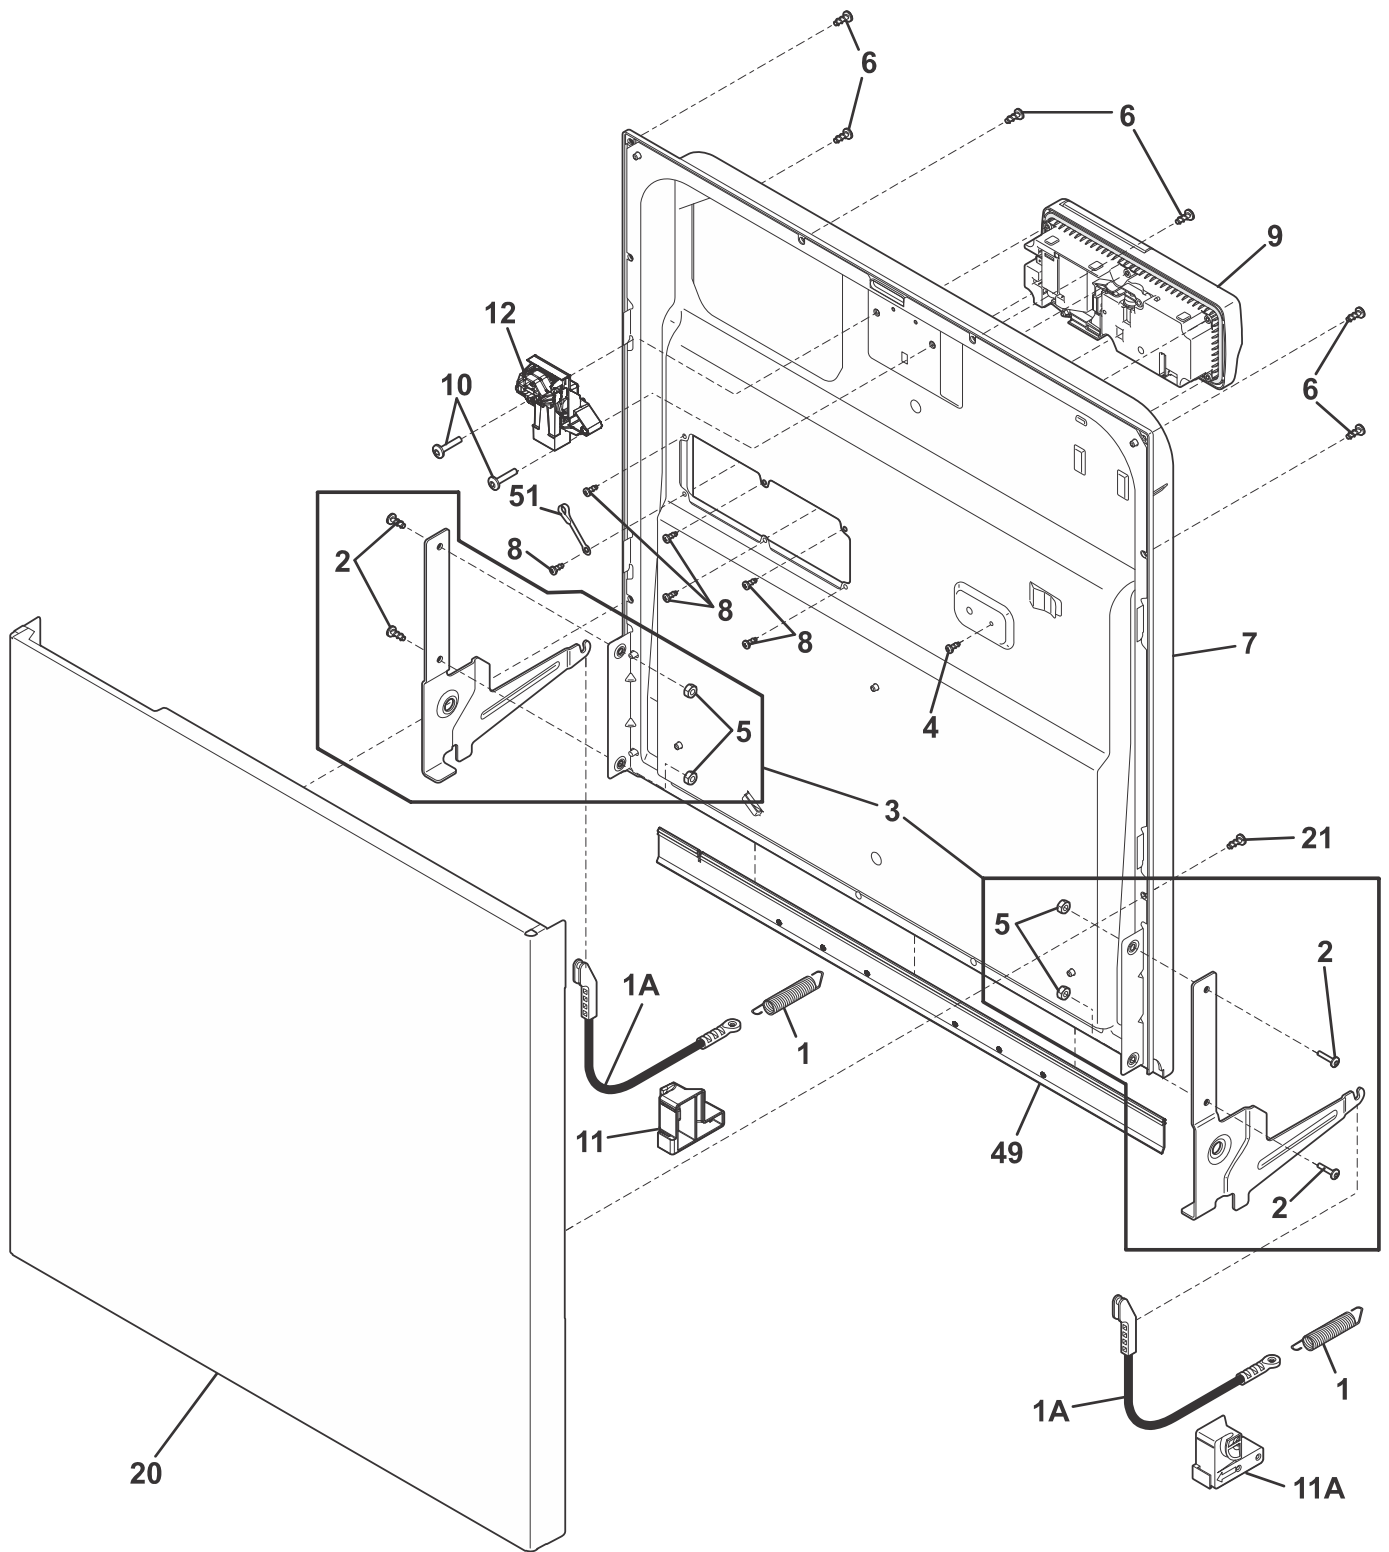

DOOR

BFFCD2413UB0A

DOOR

Model Index: A FFCD2418U (FFCD2418UB0A)
B FFCD2418U (FFCD2418US0A)
C FFCD2418U (FFCD2418UW0A)

POS. NO	PART NO.		DESCRIPTION
1	154579101	A B C	Spring, friction pulley, (2)
1A	154578801	A B C	Cable, friction pulley, (2)
2	154093301	A B C	Screw, arm assy, (4)
3	5304513274	A B C	Counterbalance Arm, kit, LH & RH, w/screws-nuts
*	154647101	A B C	Hinge Pin, arm assy
*	154686401	A B C	Bearing, hinge pin
4	154825401	A B C	Screw, hex hd, 8-18 x .4, w/washer
5	154079601	A B C	Nut, arm assy, and handle mtg.
6	154783101	A B C	Screw, PLT, 8-10
7	5304502918	A B C	Liner, door assembly, grey
8	154294701	A B C	Screw, #7 plas .375, (6), disp. assy.
9 #	5304506521	A B C	Dispenser, det/rinse aid, w/level ind.
9*	154719301	A B C	Shield, dispenser assy
10	154103702	A B C	Screw, latch mtg, (2)
11	154579201	A B C	Pulley, friction, LH
11A	154579202	A B C	Pulley, friction, RH
12 #	5304516818	A B C	Latch Assembly, door
20	5304506908	A - -	Door, outer, black, w/barrier
20	5304506911	- B -	Door, outer, stainless, w/barrier
20	5304506907	- - C	Door, outer, white, w/barrier
21	154754701	A B C	Screw, truss hd, 8-18 type AB
49	5304500204	A B C	Gasket, door, bottom
51	154320301	A B C	Clamp, drip loop, wire