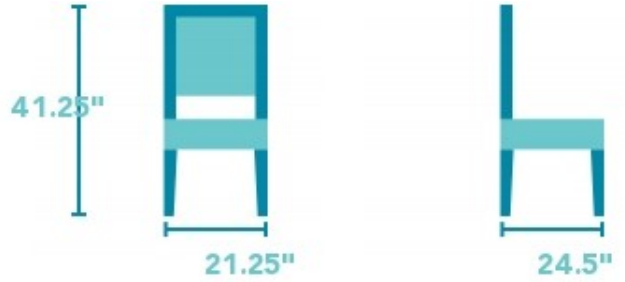

Sonora

DINING CHAIR | W1134-840

21.25"W x 24.5"D x 41.25"H
17.5"SH

Product Details

- Quality veneers and solid wood
- Warm vintage oak wood finish
- Coordinating Sonora round or rectangular pedestal dining table is available.