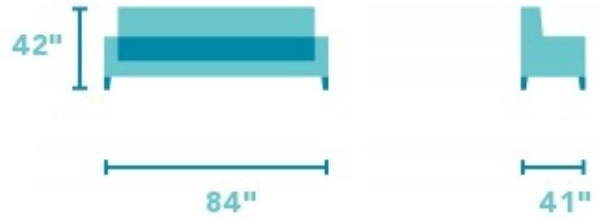

Devon

LEATHER POWER RECLINING SOFA WITH POWER HEADRESTS AND WITHOUT NAIL HEAD TRIM |

84"W x 41"D x 42"H
 20"SH x 72"SW x 22"SD x 25"AH
 Open Depth: 68"

Product Details

- Blue Steel Spring unit
- Attached back cushions
- Attached high-density seat cushions
- Close wall proximity allows you to open and recline in any position with the furniture positioned only four inches from the wall.
- Power mechanism allows you to smoothly recline to any position with the touch of a button.
- Power headrest mechanism allows you to adjust the headrest with a touch of a button.
- Two power buttons allow you to operate the reclining and headrest mechanisms independently.
- Single USB port is included on each power button control.
- Home buttons return the headrests and footrests to their original positions.
- Removable backs allow for easy lifting and maneuvering through doorways.

Tufting and puckered stitching displayed on a traditional style.

Devon's profile includes puckered stitching and a tufted back, which provides contrast and style while delivering extreme comfort and relaxation. Feel content while you lean back and rest your feet on the fully padded footrest. Optional nailhead trim outlines the front of the arms adding flair to its traditional design. A power reclining mechanism lets you change angles effortlessly from an upright to a fully reclined position, and a dual power button allows you to independently adjust the headrest for custom relaxation.