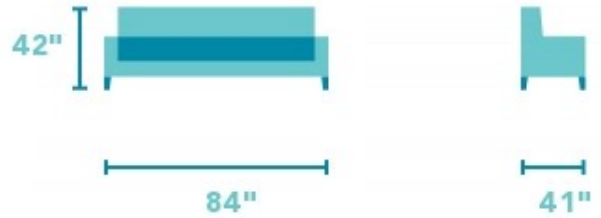

Devon

LEATHER RECLINING SOFA WITHOUT NAILHEAD TRIM
I 3882-62

84"W x 41"D x 42"H
20"SH x 72"SW x 22"SD x 25"AH
Open Depth: 68"

Product Details

- Blue Steel Spring unit
- Attached back cushions
- Attached high-density seat cushions
- Close wall proximity allows you to open and recline in any position with the furniture positioned only four inches from the wall.
- Removable backs allow for easy lifting and maneuvering through doorways.

Tufting and puckered stitching displayed on a traditional style.

Devon's profile includes puckered stitching and a tufted back, which provides contrast and style while delivering extreme comfort and relaxation. Feel content while you lean back and rest your feet on the fully padded footrest. Optional nailhead trim outlines the front of the arms adding flair to its traditional design. A smooth reclining mechanism lets you change angles effortlessly from an upright to a fully reclined position.