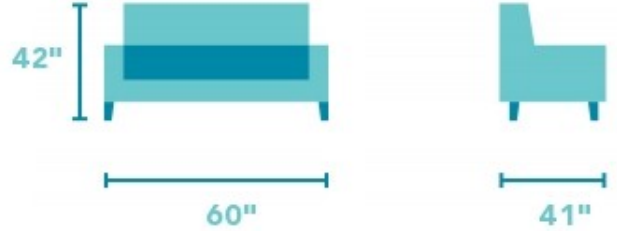

Devon

LEATHER POWER RECLINING LOVESEAT WITHOUT
NAIL HEAD TRIM | 3882-60M

60"W x 41"D x 42"H
20"SH x 48"SW x 22"SD x 25"AH
Open Depth: 68"

Product Details

- Blue Steel Spring unit
- Attached back cushions
- Attached high-density seat cushions
- Close wall proximity allows you to open and recline in any position with the furniture positioned only four inches from the wall.
- Power mechanism allows you to smoothly recline to any position with the touch of a button.
- Single USB port is included on each power button control.
- Removable backs allow for easy lifting and maneuvering through doorways.

Tufting and puckered stitching displayed on a traditional style.

Devon's profile includes puckered stitching and a tufted back, which provides contrast and style while delivering extreme comfort and relaxation. Feel content while you lean back and rest your feet on the fully padded footrest. Optional nailhead trim outlines the front of the arms adding flair to its traditional design. A power reclining mechanism lets you change angles effortlessly from an upright to a fully reclined position with the touch of a button.