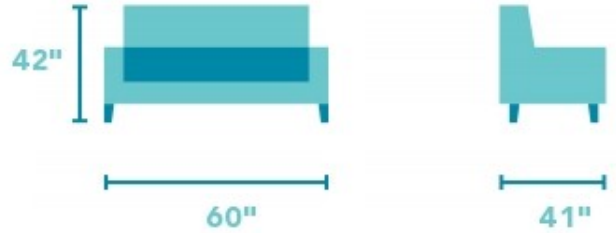

# Devon

LEATHER POWER RECLINING LOVESEAT WITH POWER HEADRESTS AND WITHOUT NAIL HEAD TRIM |

60"W x 41"D x 42"H  
20"SH x 48"SW x 22"SD x 25"AH  
Open Depth: 68"