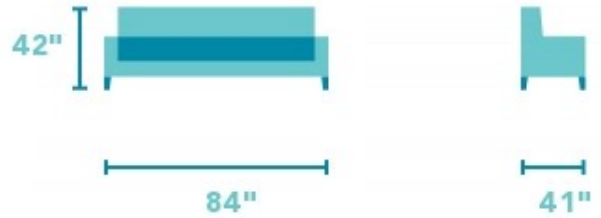

Devon

LEATHER POWER RECLINING SOFA WITH POWER HEADRESTS AND NAIL HEAD TRIM | 3881-62H

84"W x 41"D x 42"H
20"SH x 72"SW x 22"SD x 25"AH
Open Depth: 68"

Product Details

- Blue Steel Spring unit
- Attached back cushions
- Attached high-density seat cushions
- Close wall proximity allows you to open and recline in any position with the furniture positioned only four inches from the wall.
- Power mechanism allows you to smoothly recline to any position with the touch of a button.
- Power headrest mechanism allows you to adjust the headrest with a touch of a button.
- Two power buttons allow you to operate the reclining and headrest mechanisms independently.
- Single USB port is included on each power button control.
- Home buttons return the headrests and footrests to their original positions.
- Removable backs allow for easy lifting and maneuvering through doorways.
- Only available in Black Nickel nailhead trim.

Tufting and puckered stitching displayed on a traditional style.

Devon's profile includes puckered stitching and a tufted back, which provides contrast and style while delivering extreme comfort and relaxation. Feel content while you lean back and rest your feet on the fully padded footrest. Optional nailhead trim outlines the front of the arms adding flair to its traditional design. A power reclining mechanism lets you change angles effortlessly from an upright to a fully reclined position, and a dual power button allows you to independently adjust the headrest for custom relaxation.