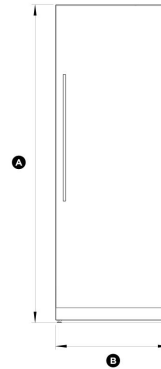

RS3084SR1

Integrated Column Refrigerator 30"

Integrated

This Integrated Fisher & Paykel Column Refrigerator is right hinge with a white finished stainless steel interior. It can be installed separately or together with different sized Integrated Column Refrigeration for true design freedom.

White finished stainless steel interior

Dimensions

Depth	24"
Height	Ⓐ 84"
Width	Ⓑ 29 3/4"

Features & Benefits

Mix & match

Integrated Column Refrigeration gives you the freedom to mix and match. Different sized Column Fridges and Freezers can be installed separately or paired. Finish them with our stainless steel door panels or customise to match your own kitchen cabinetry.