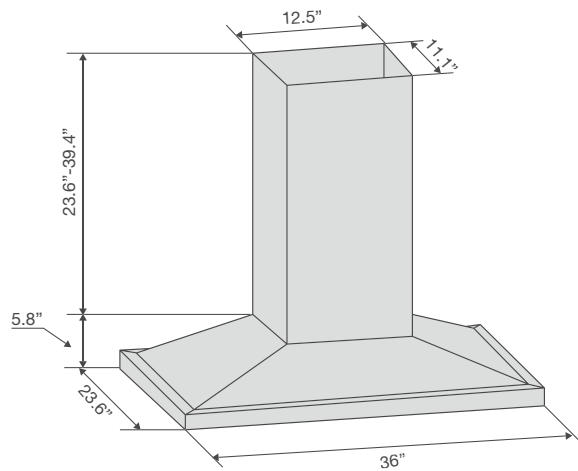

Island Hood

36" Pyramid Hood
60CFP-36IX
Stainless steel
Item Number: 932010153

3 speed settings.

- 600 cfm blower system.
- 10 minutes shut off delay button.
- Push button controls.
- Very quiet - 66 dB(A).
- 4 - 20 W halogen lights.
- Stainless steel brushed finish.
- Optional accessory: Recirculating kit.
- Includes adaptor for 5" air outlets.

AUTOMATIC
SHUT OFF

HALOGEN
ILLUMINATION

Island Hoods / Wall Mounted Hoods

	ISLAND-MOUNTED	WALL-MOUNTED					
	Pyramid Hood	Crystal Arco Hood		Pyramid Hood			
	60CFP-36IX 36"	60CFG-36B 36"	60CFG-30B 30"	60CFP-36X 36"	60CFP-30X 30"	60CFP-24X 24"	
GENERAL FEATURES							
Stainless Steel Brushed Finish	■			■	■	■	
Stainless Steel & Glass Finish		■	■				
600 CFM Blower System	■	■	■	■	■	■	
Very quiet operation	66 Db(A)	66 Db(A)	66 Db(A)	66 Db(A)	66 Db(A)	66 Db(A)	
3 Speed Levels	■	■	■	■	■	■	
Dishwasher Friendly Filter	■	■	■	■	■	■	
Plug	■	■	■	■	■	■	
Halogen Lights	4 - 20 W	2 - 20 W	2 - 20 W	2 - 20 W	2 - 20 W	2 - 20 W	
Shut off delay button	■	■	■	■	■	■	
Optional accessory: recirculating kit	■	■	■	■	■	■	
Bracket mounting for ease of installation	■	■	■	■	■	■	
TECHNICAL SPECIFICATIONS							
Intensity (A)	3,6	3,3	3,3	3,3	3,3	3,3	
Voltage / Frequency (V/Hz)	120 / 60	120 / 60	120 / 60	120 / 60	120 / 60	120 / 60	
DIMENSIONS							
Dimensions (inches)	Height	36"	36"	30"	36"	30"	24"
	Width	23.6"	19.7"	19.7"	19.7"	19.7"	19.7"
	Depth	29.4" / 49.1"	19.7" / 38.6"	19.7" / 38.6"	25.30" / 40.3"	25.30" / 40.3"	25.30" / 40.3"