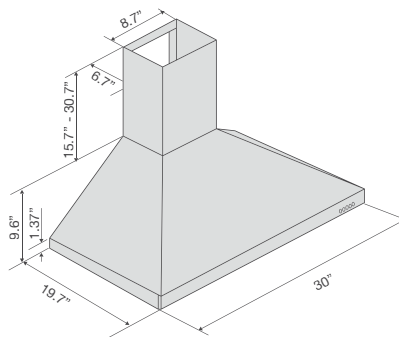

- Wall-mounted hood
- 3 speed settings.
- 600 cfm blower system.
- 10 minutes shut off delay button.
- Push button controls.
- Very quiet - 66 dB(A).
- 2 - 20 W halogen lights.
- Stainless steel brushed finish.
- Optional accessory: Recirculating kit.
- Includes adaptor for 5" air outlets.

30" Pyramid Hood
60CFP-30X
Stainless steel
Item Number: 932010151

- Wall-mounted hood
- 3 speed settings.
- 600 cfm blower system.
- 10 minutes shut off delay button.
- Push button controls.
- Very quiet - 66 dB(A).
- 2 - 20 W halogen lights.
- Stainless steel brushed finish.
- Optional accessory: Recirculating kit.
- Includes adaptor for 5" air outlets.

24" Pyramid Hood
60CFP-24X
Stainless steel
Item Number: 932010150

- Wall-mounted hood
- 3 speed settings.
- 600 cfm blower system.
- 10 minutes shut off delay button.
- Push button controls.
- Very quiet - 66 dB(A).
- 2 - 20 W halogen lights.
- Stainless steel brushed finish.
- Optional accessory: Recirculating kit.
- Includes adaptor for 5" air outlets.