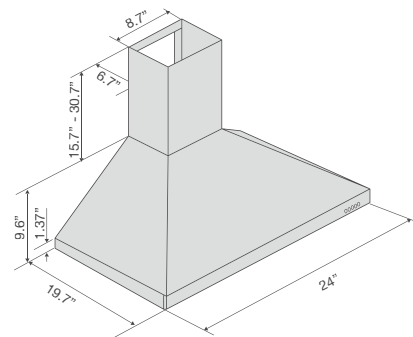

- Wall-mounted hood
- 3 speed settings.
- 600 cfm blower system.
- 10 minutes shut off delay button.
- Push button controls.
- Very quiet - 66 dB(A).
- 2 - 20 W halogen lights.
- Stainless steel brushed finish.
- Optional accessory: Recirculating kit.
- Includes adaptor for 5" air outlets.

30" Pyramid Hood
60CFP-30X
Stainless steel
Item Number: 932010151

- Wall-mounted hood
- 3 speed settings.
- 600 cfm blower system.
- 10 minutes shut off delay button.
- Push button controls.
- Very quiet - 66 dB(A).
- 2 - 20 W halogen lights.
- Stainless steel brushed finish.
- Optional accessory: Recirculating kit.
- Includes adaptor for 5" air outlets.

24" Pyramid Hood
60CFP-24X
Stainless steel
Item Number: 932010150

- Wall-mounted hood
- 3 speed settings.
- 600 cfm blower system.
- 10 minutes shut off delay button.
- Push button controls.
- Very quiet - 66 dB(A).
- 2 - 20 W halogen lights.
- Stainless steel brushed finish.
- Optional accessory: Recirculating kit.
- Includes adaptor for 5" air outlets.