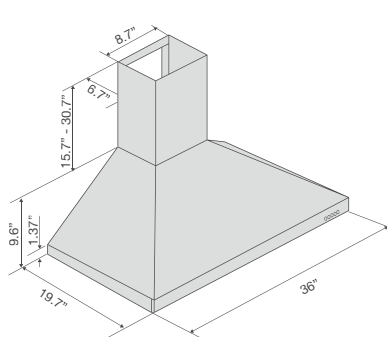

- Wall-mounted hood
- 3 speed settings.
- 600 cfm blower system.
- 10 minutes shut off delay button.
- Push button controls.
- Very quiet - 66 dB(A).
- 2 - 20 W halogen lights.
- Stainless steel brushed finish.
- Optional accessory: Recirculating kit.
- Includes adaptor for 5" air outlets.

30" Pyramid Hood
60CFP-30X
Stainless steel
Item Number: 932010151

- Wall-mounted hood
- 3 speed settings.
- 600 cfm blower system.
- 10 minutes shut off delay button.
- Push button controls.
- Very quiet - 66 dB(A).
- 2 - 20 W halogen lights.
- Stainless steel brushed finish.
- Optional accessory: Recirculating kit.
- Includes adaptor for 5" air outlets.

24" Pyramid Hood
60CFP-24X
Stainless steel
Item Number: 932010150

- Wall-mounted hood
- 3 speed settings.
- 600 cfm blower system.
- 10 minutes shut off delay button.
- Push button controls.
- Very quiet - 66 dB(A).
- 2 - 20 W halogen lights.
- Stainless steel brushed finish.
- Optional accessory: Recirculating kit.
- Includes adaptor for 5" air outlets.