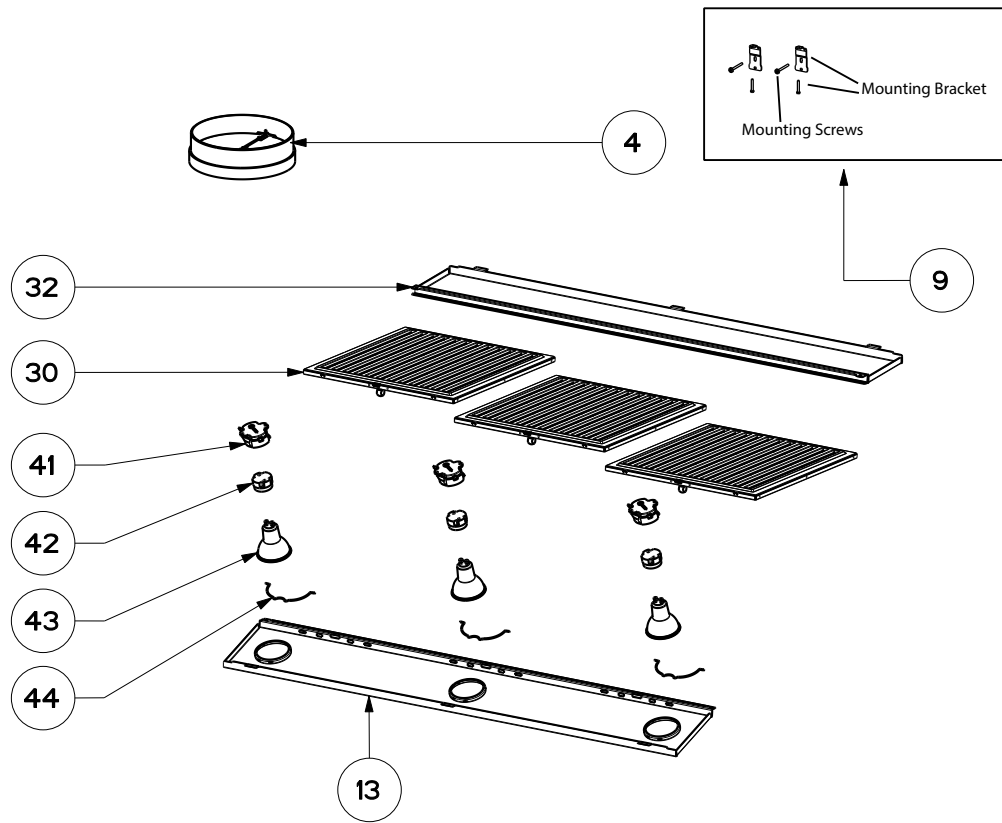

MAESTRALE 18

body components

	Model Number	MAES3018SS600-B	MAES3618SS600-B	MAES3618SS1200-B	MAES4218SS1200-B	MAES4818SS1200-B	
Key	Description	30 (600) Stainless	36 (600) Stainless	36 (1200) Stainless	42 (1200) Stainless	48 (1200)Stainless	Qty Req.
4	Damper	133.0055.994	133.0055.994	133.0055.994	133.0055.994	133.0055.994	1 (600), 2 (1200)
9	Install Hardware	133.0084.484	133.0084.484	133.0084.484	133.0084.484	133.0084.484	1
13	Lamp Support	133.0441.207	133.0441.361	133.0441.361	133.0441.361	133.0442.456	1
30	Baffle Filters	133.0018.482	133.0018.482	133.0018.482	133.0018.482	133.0018.482	2 (30), 3 (36,42), 4 (48)
32	Filter Support	133.0061.552	133.0061.553	133.0061.553	133.0061.553	133.0061.554	1
41	Lampholder Support	133.0198.226	133.0198.226	133.0198.226	133.0198.226	133.0198.226	2 (30), 3 (36,42), 4 (48)
42	Lamp Holder	133.0380.507	133.0380.507	133.0380.507	133.0380.507	133.0380.507	1 (30), 2 (36,42,48)
43	LED bulb	133.0396.001	133.0396.001	133.0396.001	133.0396.001	133.0396.001	2 (30), 3 (36,42), 4 (48)
44	Bulb Clip	133.0200.447	133.0200.447	133.0200.447	133.0200.447	133.0200.447	1 (30), 2 (36,42,48)

MAESTRALE 18

switch components

#199 kit picture shown is 36 / 42 ” model,
30” model uses two lamp holders, 48” uses four

	Model Number	MAES3018SS600-B	MAES3618SS600-B	MAES3618SS1200-B	MAES4218SS1200-B	MAES4818SS1200-B	
Key	Description	30 (600) Stainless	36 (600) Stainless	36 (1200) Stainless	42 (1200) Stainless	48 (1200)Stainless	Qty Req.
101	On / Off Switch	133.0054.536	133.0054.536	133.0054.536	133.0054.536	133.0054.536	1
102	Switch	133.0054.538	133.0054.538	133.0054.538	133.0054.538	133.0054.538	1
199	Switch Kit	133.0396.004	133.0433.375	133.0442.301	133.0442.301	133.0442.447	1