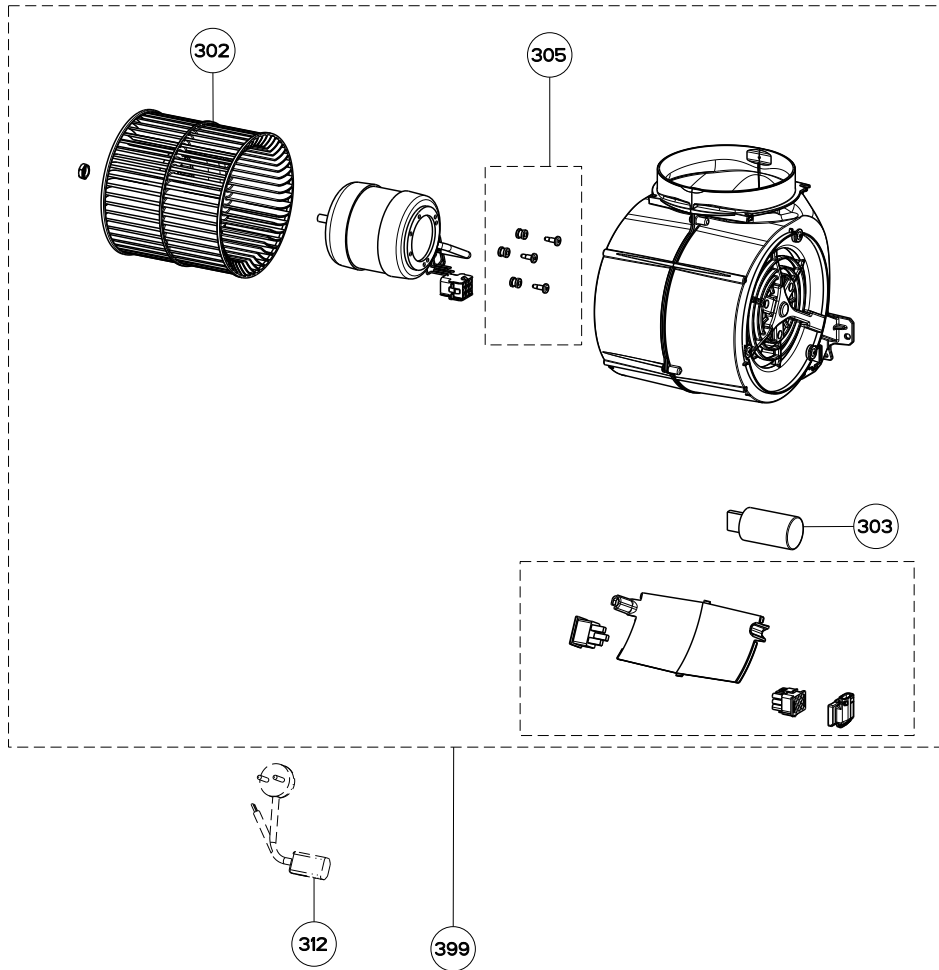

MAESTRALE 18

switch components

#199 kit picture shown is 36 / 42 ” model,
30” model uses two lamp holders, 48” uses four

	Model Number	MAES3018SS600-B	MAES3618SS600-B	MAES3618SS1200-B	MAES4218SS1200-B	MAES4818SS1200-B	
Key	Description	30 (600) Stainless	36 (600) Stainless	36 (1200) Stainless	42 (1200) Stainless	48 (1200)Stainless	Qty Req.
101	On / Off Switch	133.0054.536	133.0054.536	133.0054.536	133.0054.536	133.0054.536	1
102	Switch	133.0054.538	133.0054.538	133.0054.538	133.0054.538	133.0054.538	1
199	Switch Kit	133.0396.004	133.0433.375	133.0442.301	133.0442.301	133.0442.447	1

MAESTRALE 18

motor components

	Model Number	MAES3018SS600-B	MAES3618SS600-B	MAES3618SS1200-B	MAES4218SS1200-B	MAES4818SS1200-B	
Key	Description	30 (600) Stainless	36 (600) Stainless	36 (1200) Stainless	42 (1200) Stainless	48 (1200)Stainless	Qty Req.
302	Impeller	133.0151.809	133.0151.809	133.0151.809	133.0151.809	133.0151.809	1 (600), 2 (1200)
303	Capacitor	133.0060.648	133.0060.648	133.0060.648	133.0060.648	133.0060.648	1 (600), 2 (1200)
305	Motor Rubber Mount	133.0051.604	133.0051.604	133.0051.604	133.0051.604	133.0051.604	1 (600), 2 (1200)
312	Power Cord	133.0381.468	133.0381.468	133.0381.468	133.0381.468	133.0381.468	1
399	Motor Kit	133.0396.005	133.0396.005	133.0396.005	133.0396.005	133.0396.005	1 (600), 2 (1200)