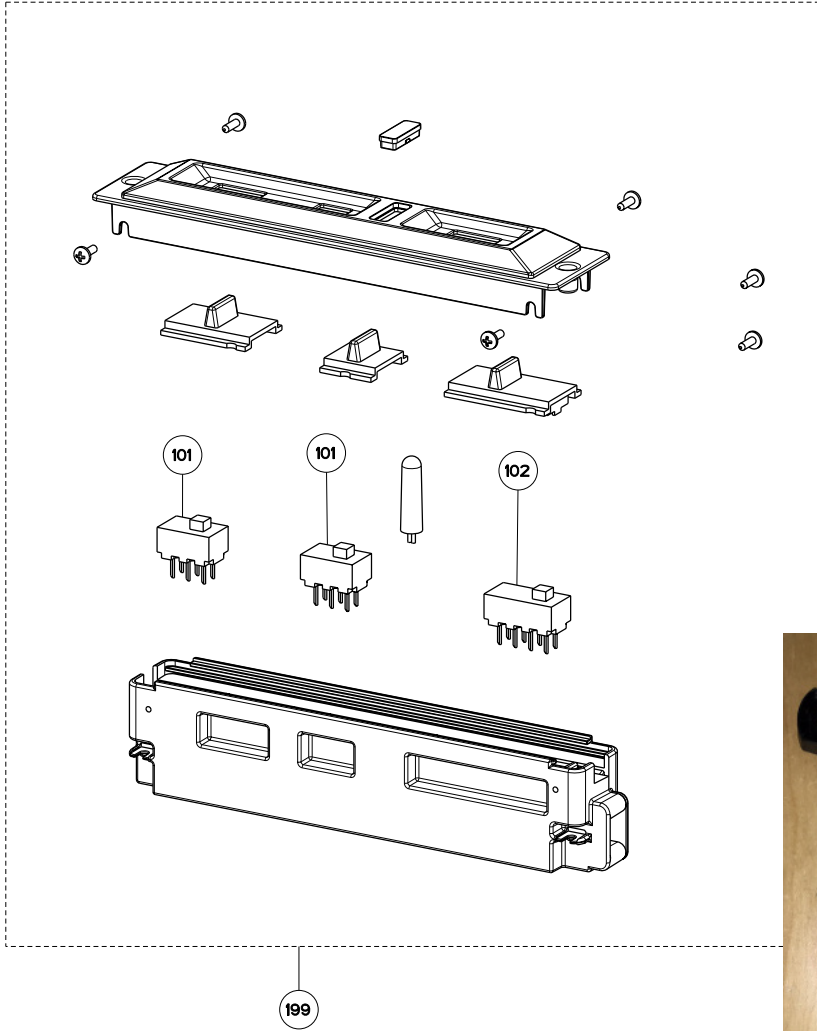

MAESTRALE 18

body components

	Model Number	MAES3018SS600-B	MAES3618SS600-B	MAES3618SS1200-B	MAES4218SS1200-B	MAES4818SS1200-B	
Key	Description	30 (600) Stainless	36 (600) Stainless	36 (1200) Stainless	42 (1200) Stainless	48 (1200)Stainless	Qty Req.
4	Damper	133.0055.994	133.0055.994	133.0055.994	133.0055.994	133.0055.994	1 (600), 2 (1200)
9	Install Hardware	133.0084.484	133.0084.484	133.0084.484	133.0084.484	133.0084.484	1
13	Lamp Support	133.0441.207	133.0441.361	133.0441.361	133.0441.361	133.0442.456	1
30	Baffle Filters	133.0018.482	133.0018.482	133.0018.482	133.0018.482	133.0018.482	2 (30), 3 (36,42), 4 (48)
32	Filter Support	133.0061.552	133.0061.553	133.0061.553	133.0061.553	133.0061.554	1
41	Lampholder Support	133.0198.226	133.0198.226	133.0198.226	133.0198.226	133.0198.226	2 (30), 3 (36,42), 4 (48)
42	Lamp Holder	133.0380.507	133.0380.507	133.0380.507	133.0380.507	133.0380.507	1 (30), 2 (36,42,48)
43	LED bulb	133.0396.001	133.0396.001	133.0396.001	133.0396.001	133.0396.001	2 (30), 3 (36,42), 4 (48)
44	Bulb Clip	133.0200.447	133.0200.447	133.0200.447	133.0200.447	133.0200.447	1 (30), 2 (36,42,48)

MAESTRALE 18

switch components

#199 kit picture shown is 36 / 42 ” model,
30” model uses two lamp holders, 48” uses four

	Model Number	MAES3018SS600-B	MAES3618SS600-B	MAES3618SS1200-B	MAES4218SS1200-B	MAES4818SS1200-B	
Key	Description	30 (600) Stainless	36 (600) Stainless	36 (1200) Stainless	42 (1200) Stainless	48 (1200)Stainless	Qty Req.
101	On / Off Switch	133.0054.536	133.0054.536	133.0054.536	133.0054.536	133.0054.536	1
102	Switch	133.0054.538	133.0054.538	133.0054.538	133.0054.538	133.0054.538	1
199	Switch Kit	133.0396.004	133.0433.375	133.0442.301	133.0442.301	133.0442.447	1