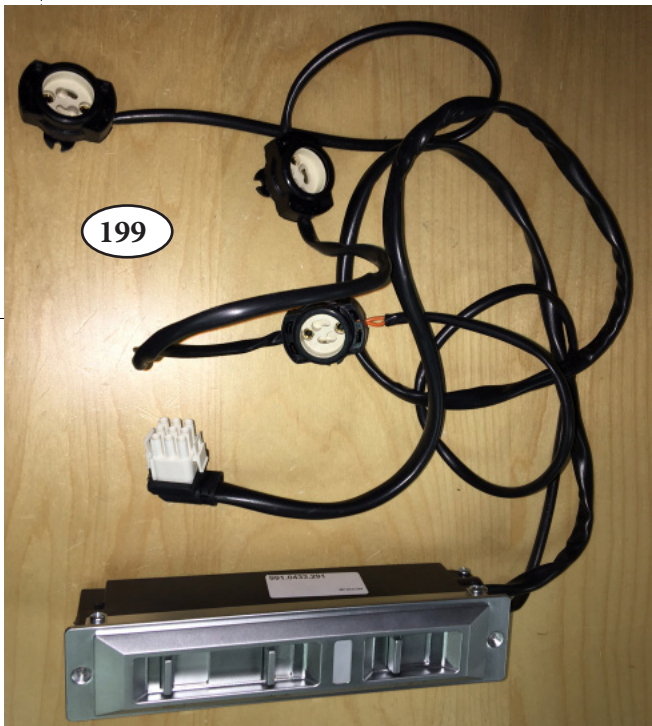

MAESTRALE 18

body components

	Model Number	MAES3018SS600-B	MAES3618SS600-B	MAES3618SS1200-B	MAES4218SS1200-B	MAES4818SS1200-B	
Key	Description	30 (600) Stainless	36 (600) Stainless	36 (1200) Stainless	42 (1200) Stainless	48 (1200)Stainless	Qty Req.
4	Damper	133.0055.994	133.0055.994	133.0055.994	133.0055.994	133.0055.994	1 (600), 2 (1200)
9	Install Hardware	133.0084.484	133.0084.484	133.0084.484	133.0084.484	133.0084.484	1
13	Lamp Support	133.0441.207	133.0441.361	133.0441.361	133.0441.361	133.0442.456	1
30	Baffle Filters	133.0018.482	133.0018.482	133.0018.482	133.0018.482	133.0018.482	2 (30), 3 (36,42), 4 (48)
32	Filter Support	133.0061.552	133.0061.553	133.0061.553	133.0061.553	133.0061.554	1
41	Lampholder Support	133.0198.226	133.0198.226	133.0198.226	133.0198.226	133.0198.226	2 (30), 3 (36,42), 4 (48)
42	Lamp Holder	133.0380.507	133.0380.507	133.0380.507	133.0380.507	133.0380.507	1 (30), 2 (36,42,48)
43	LED bulb	133.0396.001	133.0396.001	133.0396.001	133.0396.001	133.0396.001	2 (30), 3 (36,42), 4 (48)
44	Bulb Clip	133.0200.447	133.0200.447	133.0200.447	133.0200.447	133.0200.447	1 (30), 2 (36,42,48)

MAESTRALE 18

switch components

#199 kit picture shown is 36 / 42 ” model,
30” model uses two lamp holders, 48” uses four

	Model Number	MAES3018SS600-B	MAES3618SS600-B	MAES3618SS1200-B	MAES4218SS1200-B	MAES4818SS1200-B	
Key	Description	30 (600) Stainless	36 (600) Stainless	36 (1200) Stainless	42 (1200) Stainless	48 (1200)Stainless	Qty Req.
101	On / Off Switch	133.0054.536	133.0054.536	133.0054.536	133.0054.536	133.0054.536	1
102	Switch	133.0054.538	133.0054.538	133.0054.538	133.0054.538	133.0054.538	1
199	Switch Kit	133.0396.004	133.0433.375	133.0442.301	133.0442.301	133.0442.447	1