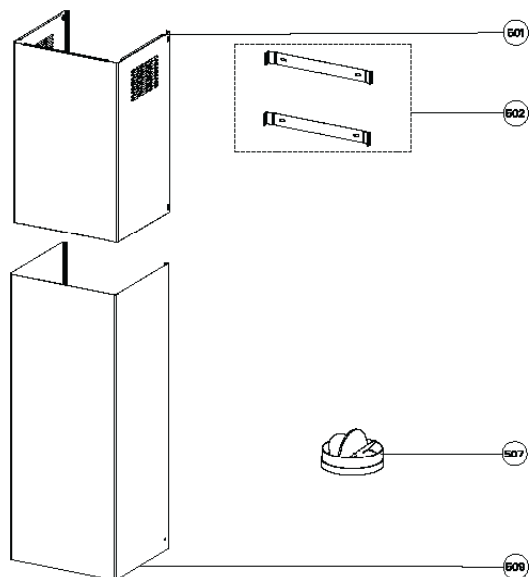

TRATTO 2019 SSV

body / chimney components

Key	Model Number	TRAT30SSV	TRAT36SSV	Qty Req.
2	LED Lights	133.0289.829	133.0289.829	2
3	Grease Filters	133.0076.268	133.0076.268	1
12	Transformer	133.0374.938	133.0374.938	1
14	Transformer Support	133.0182.439	133.0182.439	1
501	Upper Chimney	133.0433.856	133.0433.856	1
502	Chimney Brackets	133.0046.952	133.0046.952	1
504	Hardware Kit	133.0474.335	133.0474.335	1
507	Damper	133.0055.994	133.0055.994	1
509	Lower Chimney	133.0326.976	133.0326.976	1
636	Canopy wall Bracket	133.0200.466	133.0200.466	1

switch components

	Model Number	TRAT30SSV	TRAT36SSV	
Key	Description	30 Stainless	36 Stainless	Qty Req.
101	Button Kit	133.0380.478	133.0380.478	1
190	Control board kit	133.0524.811	133.0524.811	1

motor components

	Model Number	TRAT30SSV	TRAT36SSV	
Key	Description	30 Stainless	36 Stainless	Qty Req.
302	Impeller Kit	133.0052.799	133.0052.799	1
305	Rubber Motor Mount	133.0051.604	133.0051.604	1
310	Power cord	133.0381.468	133.0381.468	1
312	Capacitor 25 mf	133.0060.648	133.0060.648	1
399	Motor Group	133.0554.637	133.0554.637	1