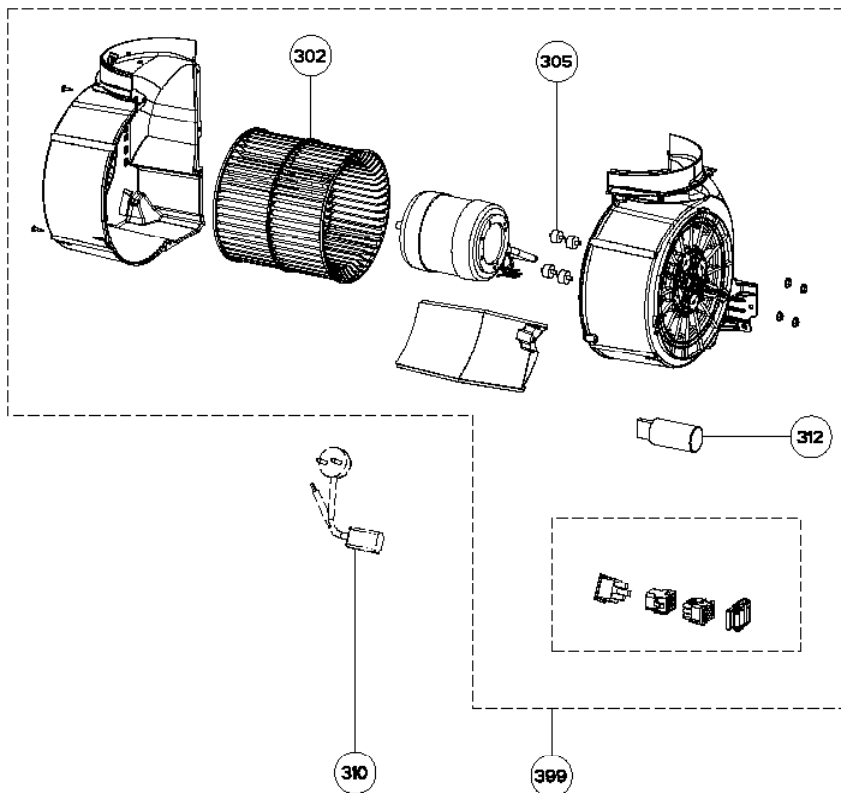

TRATTO 2019 SSV

body / chimney components

Key	Model Number	TRAT30SSV	TRAT36SSV	Qty Req.
2	LED Lights	133.0289.829	133.0289.829	2
3	Grease Filters	133.0076.268	133.0076.268	1
12	Transformer	133.0374.938	133.0374.938	1
14	Transformer Support	133.0182.439	133.0182.439	1
501	Upper Chimney	133.0433.856	133.0433.856	1
502	Chimney Brackets	133.0046.952	133.0046.952	1
504	Hardware Kit	133.0474.335	133.0474.335	1
507	Damper	133.0055.994	133.0055.994	1
509	Lower Chimney	133.0326.976	133.0326.976	1
636	Canopy wall Bracket	133.0200.466	133.0200.466	1

switch components

	Model Number	TRAT30SSV	TRAT36SSV	
Key	Description	30 Stainless	36 Stainless	Qty Req.
101	Button Kit	133.0380.478	133.0380.478	1
190	Control board kit	133.0524.811	133.0524.811	1

motor components

	Model Number	TRAT30SSV	TRAT36SSV	
Key	Description	30 Stainless	36 Stainless	Qty Req.
302	Impeller Kit	133.0052.799	133.0052.799	1
305	Rubber Motor Mount	133.0051.604	133.0051.604	1
310	Power cord	133.0381.468	133.0381.468	1
312	Capacitor 25 mf	133.0060.648	133.0060.648	1
399	Motor Group	133.0554.637	133.0554.637	1