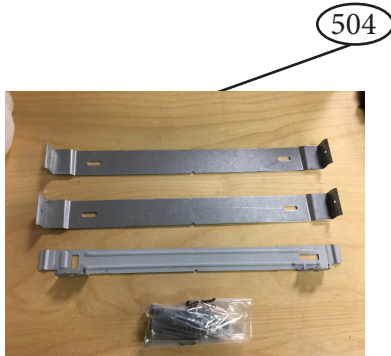

TRATTO 2019 SSV

body / chimney components

Key	Model Number	TRAT30SSV	TRAT36SSV	Qty Req.
2	LED Lights	133.0289.829	133.0289.829	2
3	Grease Filters	133.0076.268	133.0076.268	1
12	Transformer	133.0374.938	133.0374.938	1
14	Transformer Support	133.0182.439	133.0182.439	1
501	Upper Chimney	133.0433.856	133.0433.856	1
502	Chimney Brackets	133.0046.952	133.0046.952	1
504	Hardware Kit	133.0474.335	133.0474.335	1
507	Damper	133.0055.994	133.0055.994	1
509	Lower Chimney	133.0326.976	133.0326.976	1
636	Canopy wall Bracket	133.0200.466	133.0200.466	1

switch components

	Model Number	TRAT30SSV	TRAT36SSV	
Key	Description	30 Stainless	36 Stainless	Qty Req.
101	Button Kit	133.0380.478	133.0380.478	1
190	Control board kit	133.0524.811	133.0524.811	1

motor components

	Model Number	TRAT30SSV	TRAT36SSV	
Key	Description	30 Stainless	36 Stainless	Qty Req.
302	Impeller Kit	133.0052.799	133.0052.799	1
305	Rubber Motor Mount	133.0051.604	133.0051.604	1
310	Power cord	133.0381.468	133.0381.468	1
312	Capacitor 25 mf	133.0060.648	133.0060.648	1
399	Motor Group	133.0554.637	133.0554.637	1