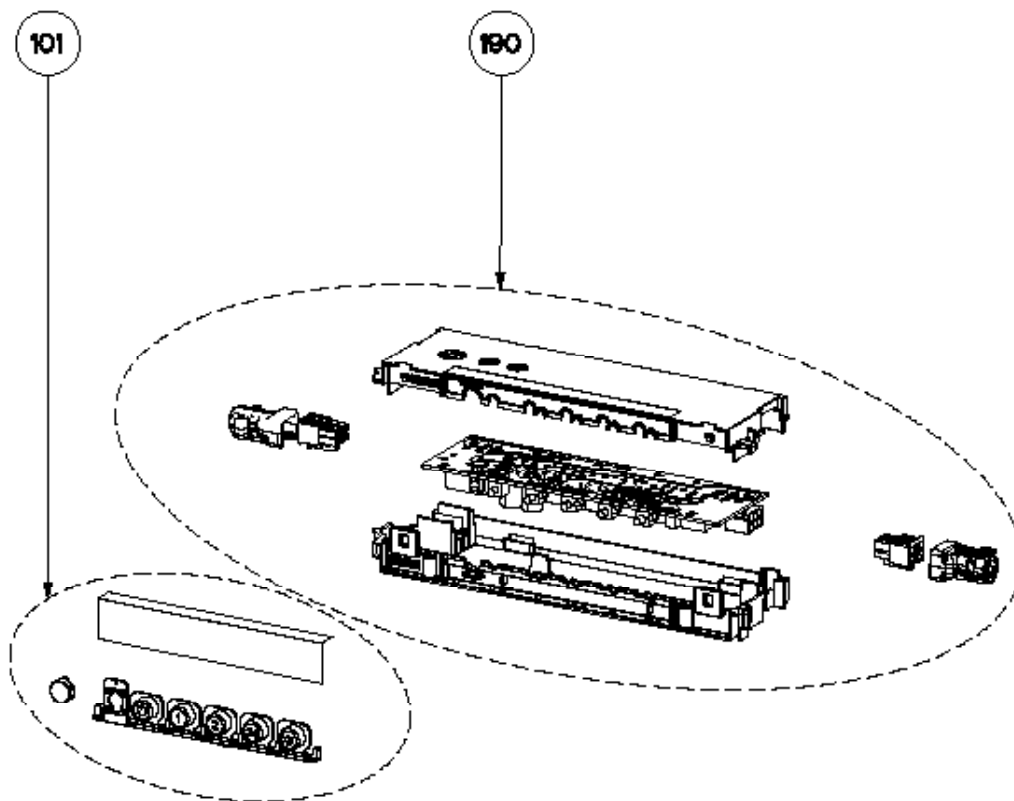

TRATTO 2019 SSV

body / chimney components

Key	Model Number	TRAT30SSV	TRAT36SSV	Qty Req.
2	LED Lights	133.0289.829	133.0289.829	2
3	Grease Filters	133.0076.268	133.0076.268	1
12	Transformer	133.0374.938	133.0374.938	1
14	Transformer Support	133.0182.439	133.0182.439	1
501	Upper Chimney	133.0433.856	133.0433.856	1
502	Chimney Brackets	133.0046.952	133.0046.952	1
504	Hardware Kit	133.0474.335	133.0474.335	1
507	Damper	133.0055.994	133.0055.994	1
509	Lower Chimney	133.0326.976	133.0326.976	1
636	Canopy wall Bracket	133.0200.466	133.0200.466	1

switch components

	Model Number	TRAT30SSV	TRAT36SSV	
Key	Description	30 Stainless	36 Stainless	Qty Req.
101	Button Kit	133.0380.478	133.0380.478	1
190	Control board kit	133.0524.811	133.0524.811	1

motor components

	Model Number	TRAT30SSV	TRAT36SSV	
Key	Description	30 Stainless	36 Stainless	Qty Req.
302	Impeller Kit	133.0052.799	133.0052.799	1
305	Rubber Motor Mount	133.0051.604	133.0051.604	1
310	Power cord	133.0381.468	133.0381.468	1
312	Capacitor 25 mf	133.0060.648	133.0060.648	1
399	Motor Group	133.0554.637	133.0554.637	1