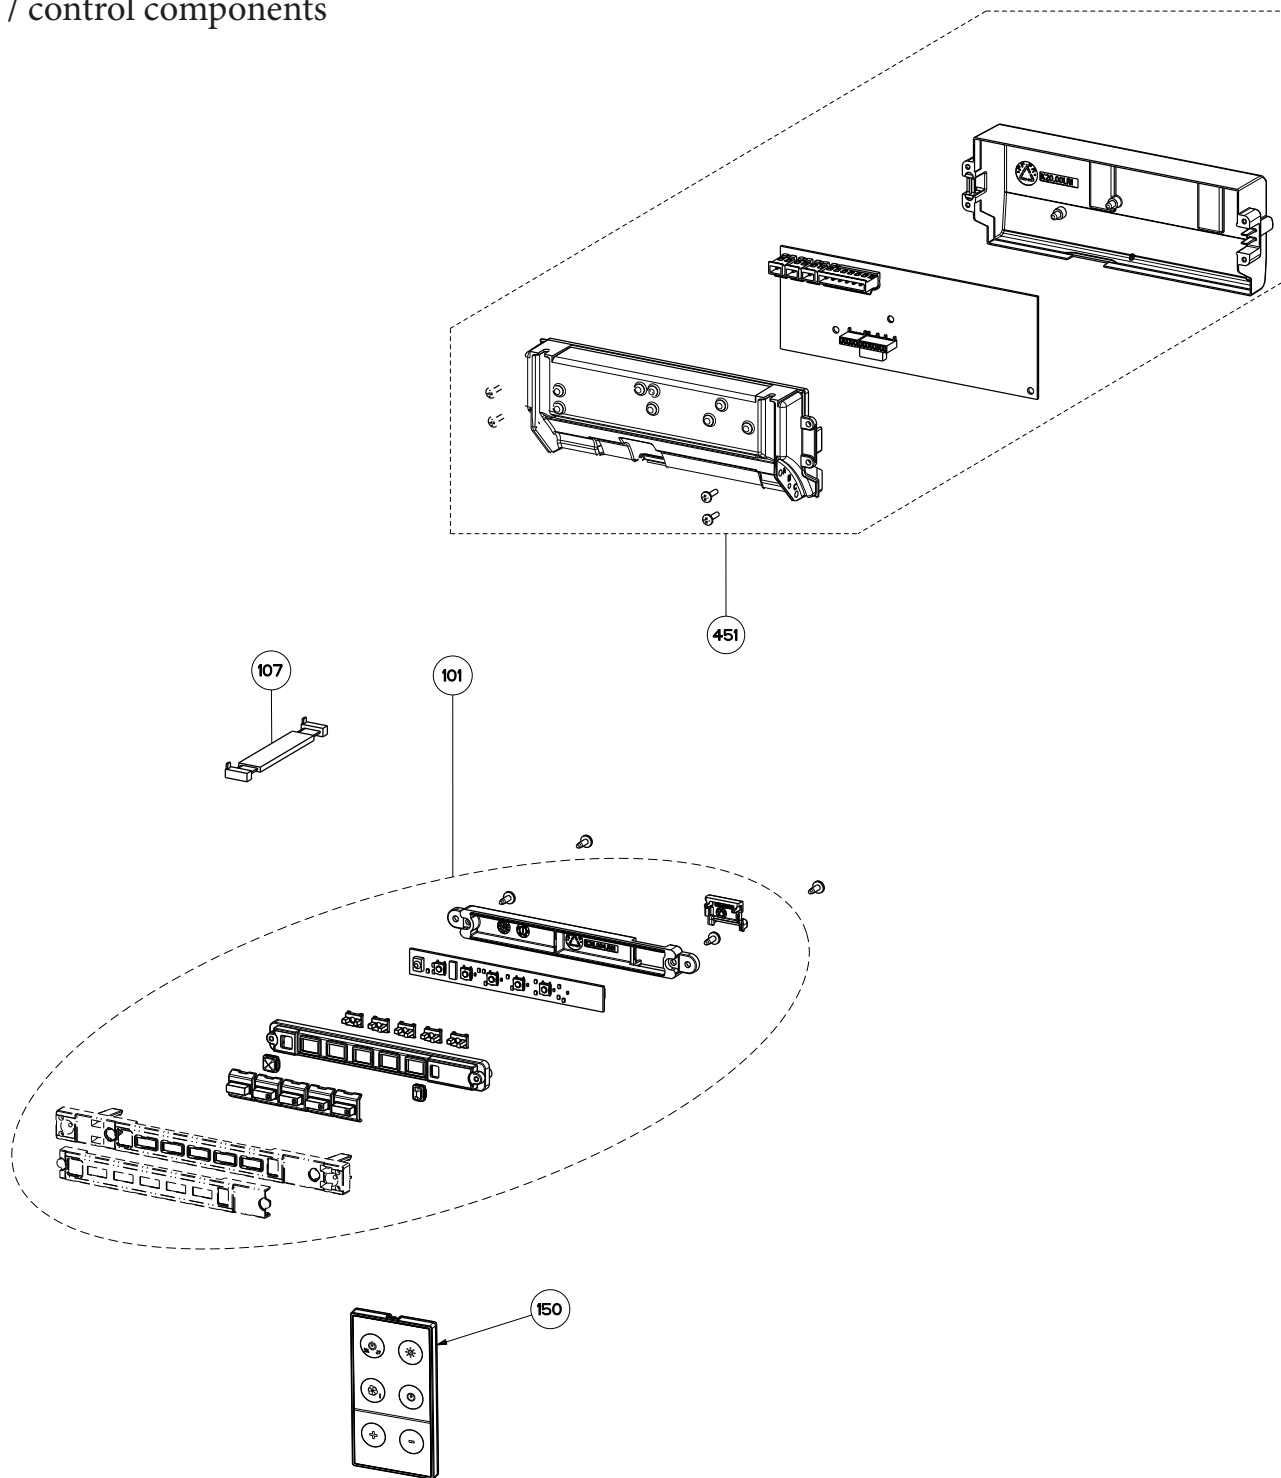

HIGH-LIGHT NB BLOWER MODEL (Serial # Starts A)

body components

	Model Number	HILTI36SSNB	HILTI36WHNB	
Key	Description	36 Stainless	36 White	Qty Req.
1	Panel Hinge Kit	133.0304.582	133.0304.582	2
2	Gasket Spring	133.0428.204	133.0428.204	2
3	Hinge Panel Support Piston	133.0428.202	133.0428.202	2
4	Magnet	133.0401.022	133.0401.022	4
5	Damper	133.0055.994	133.0055.994	1
6	Upper Mounting Bracket	133.0433.034	133.0433.034	2
7	Lower Mounting Bracket	133.0433.035	133.0433.035	2
8	EMI Filter	1133.0312.535	133.0312.535	1
10	Grease Filter	133.0036.291	133.0036.291	3
11	Panel Cover	133.0593.000	133.0593.000	1
12	Light Panel	133.0496.826	133.0496.778	1
13	Transformer	133.0171.826	133.0171.826	1

HIGH-LIGHT NB BLOWER MODEL (Serial # Starts A)

switch / control components

	Model Number	HILTI36SSNB	HILTI36WHNB	
Key	Description	36 Stainless	36 White	Qty Req.
101	Control Kit	133.0386.936	133.0386.936	1
107	Ribbon Connector	133.0016.845	133.0016.845	1
451	Control Board	133.0516.453	133.0516.453	1
150	Remote Control	REMCTRL2	REMCTRL2	1

HIGH-LIGHT NB BLOWER MODEL (Serial # Starts A)

motor components

	Model Number	IB300	IB400	IB600	
Key	Description	300 cfm motor	400 cfm motor	600 cfm motor	Qty Req.
305	Rubber Motor Mount	133.0051.603	133.0051.603		1
307	Impeller	133.0052.519	133.0052.519		1
312	Capacitor	133.0060.648	133.0060.648	133.0060.648	1
399	Motor Group	133.0178.492	133.0052.518	133.0200.468	1