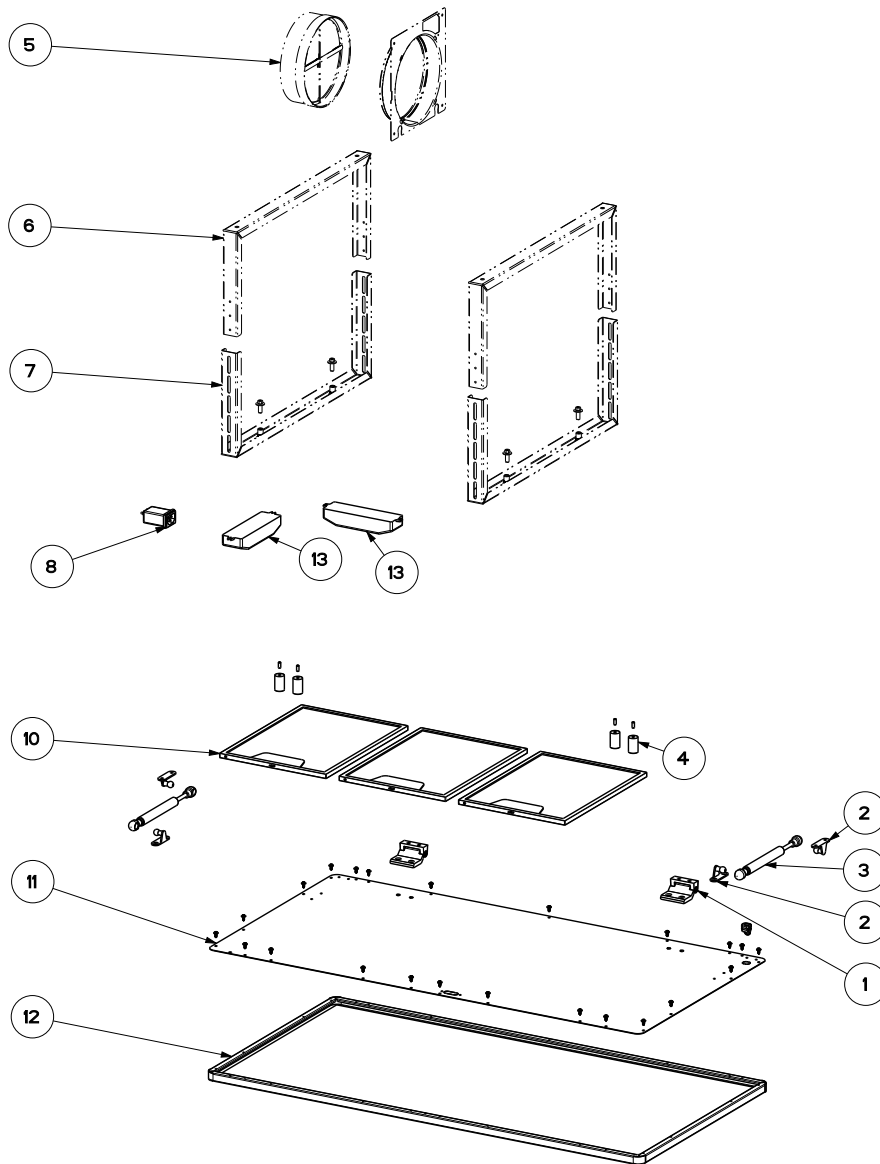

HIGH-LIGHT NB BLOWER MODEL (Serial # Starts A)

body components

	Model Number	HILTI36SSNB	HILTI36WHNB	
Key	Description	36 Stainless	36 White	Qty Req.
1	Panel Hinge Kit	133.0304.582	133.0304.582	2
2	Gasket Spring	133.0428.204	133.0428.204	2
3	Hinge Panel Support Piston	133.0428.202	133.0428.202	2
4	Magnet	133.0401.022	133.0401.022	4
5	Damper	133.0055.994	133.0055.994	1
6	Upper Mounting Bracket	133.0433.034	133.0433.034	2
7	Lower Mounting Bracket	133.0433.035	133.0433.035	2
8	EMI Filter	1133.0312.535	133.0312.535	1
10	Grease Filter	133.0036.291	133.0036.291	3
11	Panel Cover	133.0593.000	133.0593.000	1
12	Light Panel	133.0496.826	133.0496.778	1
13	Transformer	133.0171.826	133.0171.826	1

HIGH-LIGHT NB BLOWER MODEL (Serial # Starts A)

switch / control components

	Model Number	HILTI36SSNB	HILTI36WHNB	
Key	Description	36 Stainless	36 White	Qty Req.
101	Control Kit	133.0386.936	133.0386.936	1
107	Ribbon Connector	133.0016.845	133.0016.845	1
451	Control Board	133.0516.453	133.0516.453	1
150	Remote Control	REMCTRL2	REMCTRL2	1

HIGH-LIGHT NB BLOWER MODEL (Serial # Starts A)

motor components

	Model Number	IB300	IB400	IB600	
Key	Description	300 cfm motor	400 cfm motor	600 cfm motor	Qty Req.
305	Rubber Motor Mount	133.0051.603	133.0051.603		1
307	Impeller	133.0052.519	133.0052.519		1
312	Capacitor	133.0060.648	133.0060.648	133.0060.648	1
399	Motor Group	133.0178.492	133.0052.518	133.0200.468	1