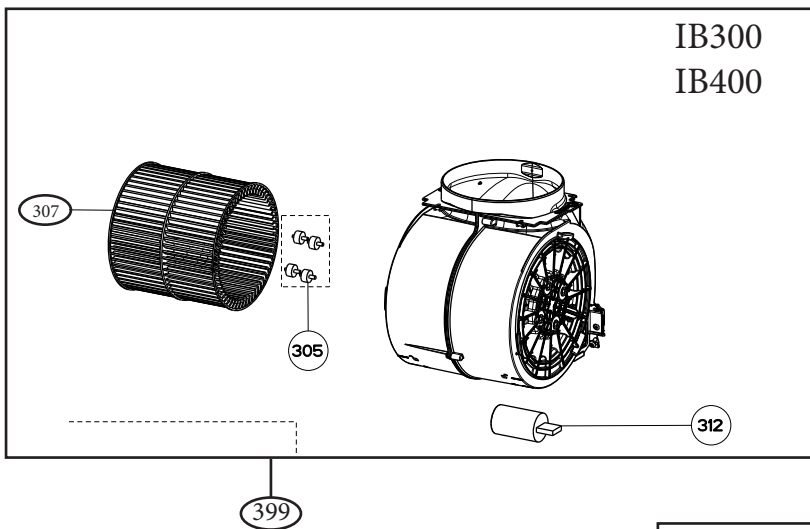

HIGH-LIGHT NB BLOWER MODEL (Serial # Starts A)

body components

	Model Number	HILTI36SSNB	HILTI36WHNB	
Key	Description	36 Stainless	36 White	Qty Req.
1	Panel Hinge Kit	133.0304.582	133.0304.582	2
2	Gasket Spring	133.0428.204	133.0428.204	2
3	Hinge Panel Support Piston	133.0428.202	133.0428.202	2
4	Magnet	133.0401.022	133.0401.022	4
5	Damper	133.0055.994	133.0055.994	1
6	Upper Mounting Bracket	133.0433.034	133.0433.034	2
7	Lower Mounting Bracket	133.0433.035	133.0433.035	2
8	EMI Filter	1133.0312.535	133.0312.535	1
10	Grease Filter	133.0036.291	133.0036.291	3
11	Panel Cover	133.0593.000	133.0593.000	1
12	Light Panel	133.0496.826	133.0496.778	1
13	Transformer	133.0171.826	133.0171.826	1

HIGH-LIGHT NB BLOWER MODEL (Serial # Starts A)

switch / control components

	Model Number	HILTI36SSNB	HILTI36WHNB	
Key	Description	36 Stainless	36 White	Qty Req.
101	Control Kit	133.0386.936	133.0386.936	1
107	Ribbon Connector	133.0016.845	133.0016.845	1
451	Control Board	133.0516.453	133.0516.453	1
150	Remote Control	REMCTRL2	REMCTRL2	1

HIGH-LIGHT NB BLOWER MODEL (Serial # Starts A)

motor components

	Model Number	IB300	IB400	IB600	
Key	Description	300 cfm motor	400 cfm motor	600 cfm motor	Qty Req.
305	Rubber Motor Mount	133.0051.603	133.0051.603		1
307	Impeller	133.0052.519	133.0052.519		1
312	Capacitor	133.0060.648	133.0060.648	133.0060.648	1
399	Motor Group	133.0178.492	133.0052.518	133.0200.468	1