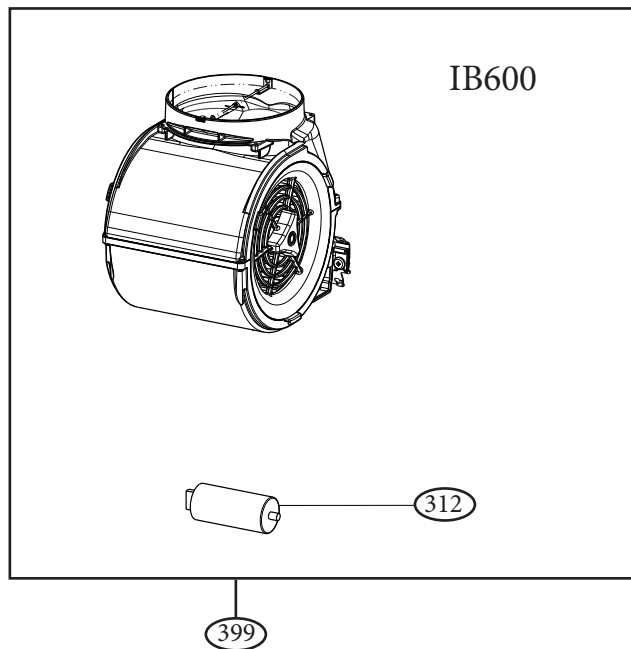

HIGH-LIGHT NB BLOWER MODEL (Serial # Starts A)

body components

	Model Number	HILTI36SSNB	HILTI36WHNB	
Key	Description	36 Stainless	36 White	Qty Req.
1	Panel Hinge Kit	133.0304.582	133.0304.582	2
2	Gasket Spring	133.0428.204	133.0428.204	2
3	Hinge Panel Support Piston	133.0428.202	133.0428.202	2
4	Magnet	133.0401.022	133.0401.022	4
5	Damper	133.0055.994	133.0055.994	1
6	Upper Mounting Bracket	133.0433.034	133.0433.034	2
7	Lower Mounting Bracket	133.0433.035	133.0433.035	2
8	EMI Filter	1133.0312.535	133.0312.535	1
10	Grease Filter	133.0036.291	133.0036.291	3
11	Panel Cover	133.0593.000	133.0593.000	1
12	Light Panel	133.0496.826	133.0496.778	1
13	Transformer	133.0171.826	133.0171.826	1

HIGH-LIGHT NB BLOWER MODEL (Serial # Starts A)

switch / control components

	Model Number	HILTI36SSNB	HILTI36WHNB	
Key	Description	36 Stainless	36 White	Qty Req.
101	Control Kit	133.0386.936	133.0386.936	1
107	Ribbon Connector	133.0016.845	133.0016.845	1
451	Control Board	133.0516.453	133.0516.453	1
150	Remote Control	REMCTRL2	REMCTRL2	1

HIGH-LIGHT NB BLOWER MODEL (Serial # Starts A)

motor components

	Model Number	IB300	IB400	IB600	
Key	Description	300 cfm motor	400 cfm motor	600 cfm motor	Qty Req.
305	Rubber Motor Mount	133.0051.603	133.0051.603		1
307	Impeller	133.0052.519	133.0052.519		1
312	Capacitor	133.0060.648	133.0060.648	133.0060.648	1
399	Motor Group	133.0178.492	133.0052.518	133.0200.468	1