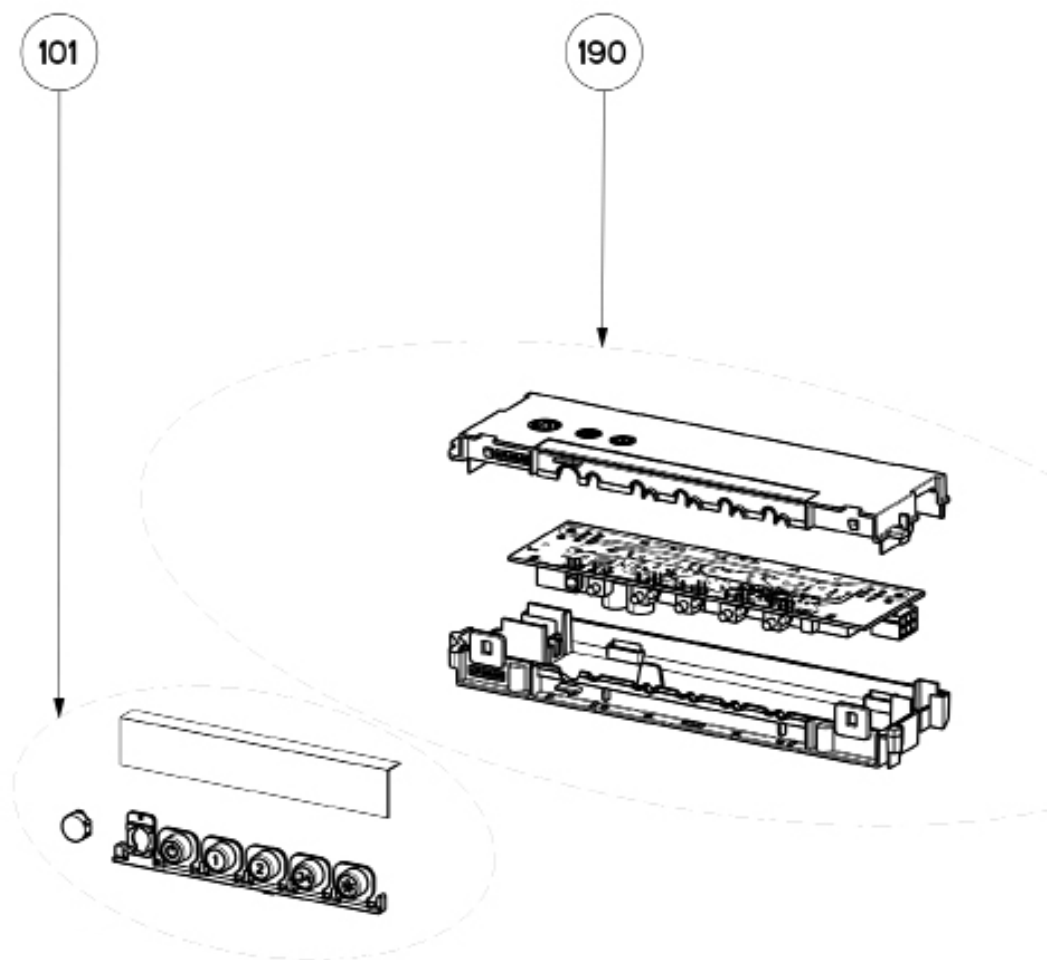

DAMA ISOLA 2019 SSV

body / chimney components

	Model Number	DAMAIS36SSV	DAMAIS42SSV	
Key	Description	36 Stainless	42 Stainless	Qty Req.
1	Lamp Clip	133.0200.447	133.0200.447	2
2	LED Bulb	133.0486.867	133.0486.867	4
3	Lamp Holder	133.0071.013	133.0071.013	4
4	Lamp Holder Support	133.0198.226	133.0198.226	4
5	Grease Filter	133.0018.482	133.0018.482	3
507	Upper Chimney	133.0062.273	133.0062.273	1
512	Lower Chimney	133.0062.473	133.0062.473	1
514	Damper	133.0055.994	133.0055.994	1

switch components

	Model Number	DAMAIS36SSV	DAMAIS42SSV	
Key	Description	36 Stainless	42 Stainless	Qty Req.
101	Button Kit	133.0380.478	133.0380.478	1
190	Control Board	133.0524.811	133.0524.811	1

DAMA ISOLA 2019 SSV

motor components

	Model Number	DAMAIS36SSV	DAMAIS42SSV	
Key	Description	36 Stainless	42 Stainless	Qty Req.
302	Impeller	133.0052.799	133.0052.799	1
305	Rubber Motor Mount	133.0051.604	133.0051.604	1
312	Capacitor	133.0060.648	133.0060.648	1
399	Motor	133.0554.637	133.0554.637	1

DAMA ISOLA

mounting hardware components

	Model Number	DAMAI36SSV	DAMAI42SSV	
Key	Description	36 Stainless	42 Stainless	Qty Req.
	Mounting Kit Island	133.0084.479	133.0084.479	1
A	4 Bolts to Attach Canopy to Chimney			1
B	Wood Shelf Nut			1
C	Wood Shelf Washer			1
D	Wood Shelf Bolt			1
E	Wood Screw			1
F	Connector Box w/screws			1
G	Chimney Screws			1