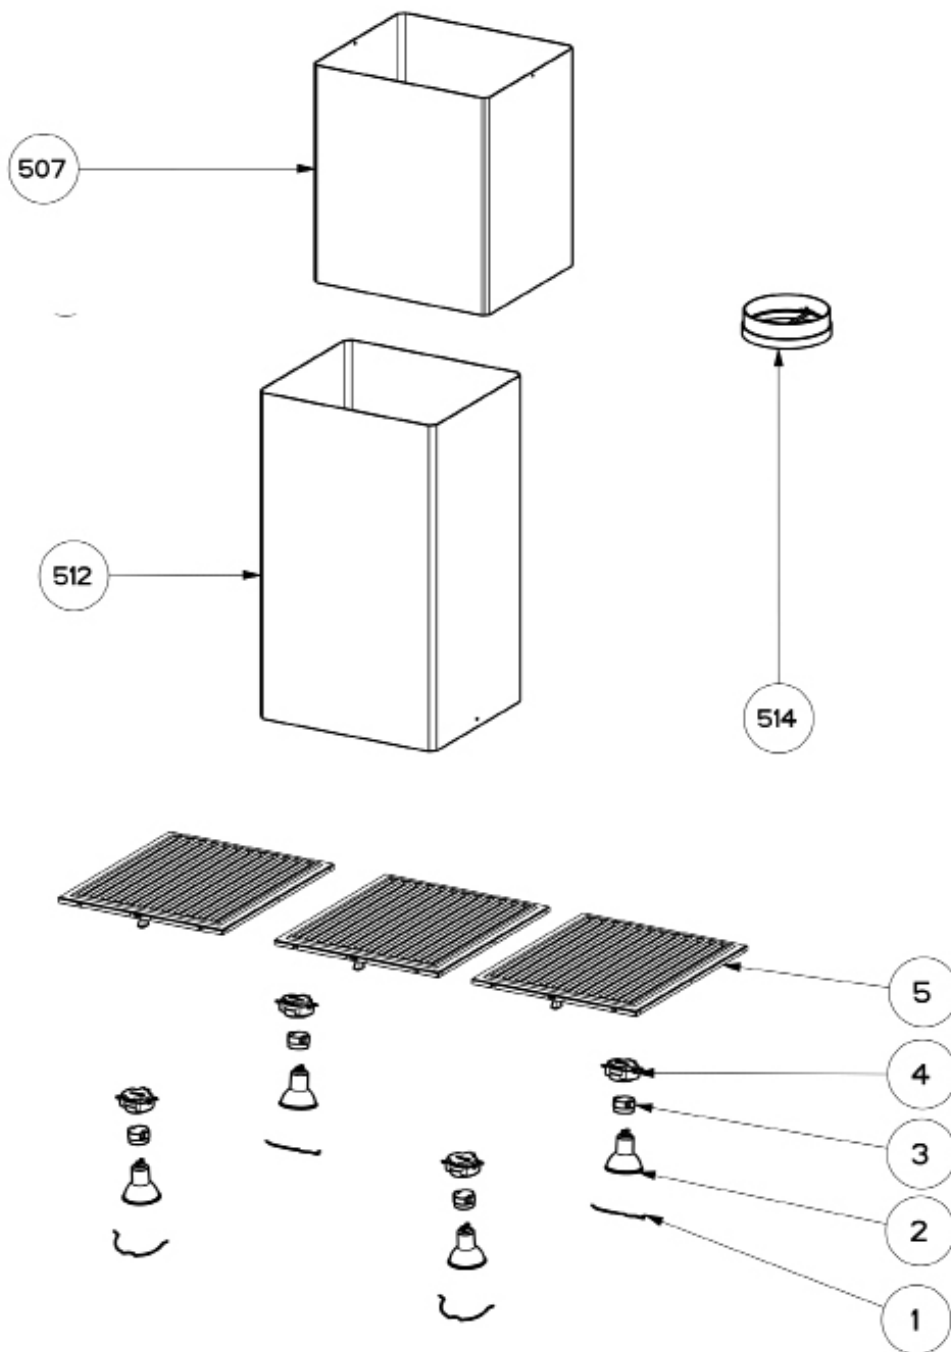

DAMA ISOLA 2019 SSV

body / chimney components

	Model Number	DAMAIS36SSV	DAMAIS42SSV	
Key	Description	36 Stainless	42 Stainless	Qty Req.
1	Lamp Clip	133.0200.447	133.0200.447	2
2	LED Bulb	133.0486.867	133.0486.867	4
3	Lamp Holder	133.0071.013	133.0071.013	4
4	Lamp Holder Support	133.0198.226	133.0198.226	4
5	Grease Filter	133.0018.482	133.0018.482	3
507	Upper Chimney	133.0062.273	133.0062.273	1
512	Lower Chimney	133.0062.473	133.0062.473	1
514	Damper	133.0055.994	133.0055.994	1

switch components

	Model Number	DAMAIS36SSV	DAMAIS42SSV	
Key	Description	36 Stainless	42 Stainless	Qty Req.
101	Button Kit	133.0380.478	133.0380.478	1
190	Control Board	133.0524.811	133.0524.811	1

DAMA ISOLA 2019 SSV

motor components

	Model Number	DAMAIS36SSV	DAMAIS42SSV	
Key	Description	36 Stainless	42 Stainless	Qty Req.
302	Impeller	133.0052.799	133.0052.799	1
305	Rubber Motor Mount	133.0051.604	133.0051.604	1
312	Capacitor	133.0060.648	133.0060.648	1
399	Motor	133.0554.637	133.0554.637	1

DAMA ISOLA

mounting hardware components

	Model Number	DAMAI36SSV	DAMAI42SSV	
Key	Description	36 Stainless	42 Stainless	Qty Req.
	Mounting Kit Island	133.0084.479	133.0084.479	1
A	4 Bolts to Attach Canopy to Chimney			1
B	Wood Shelf Nut			1
C	Wood Shelf Washer			1
D	Wood Shelf Bolt			1
E	Wood Screw			1
F	Connector Box w/screws			1
G	Chimney Screws			1