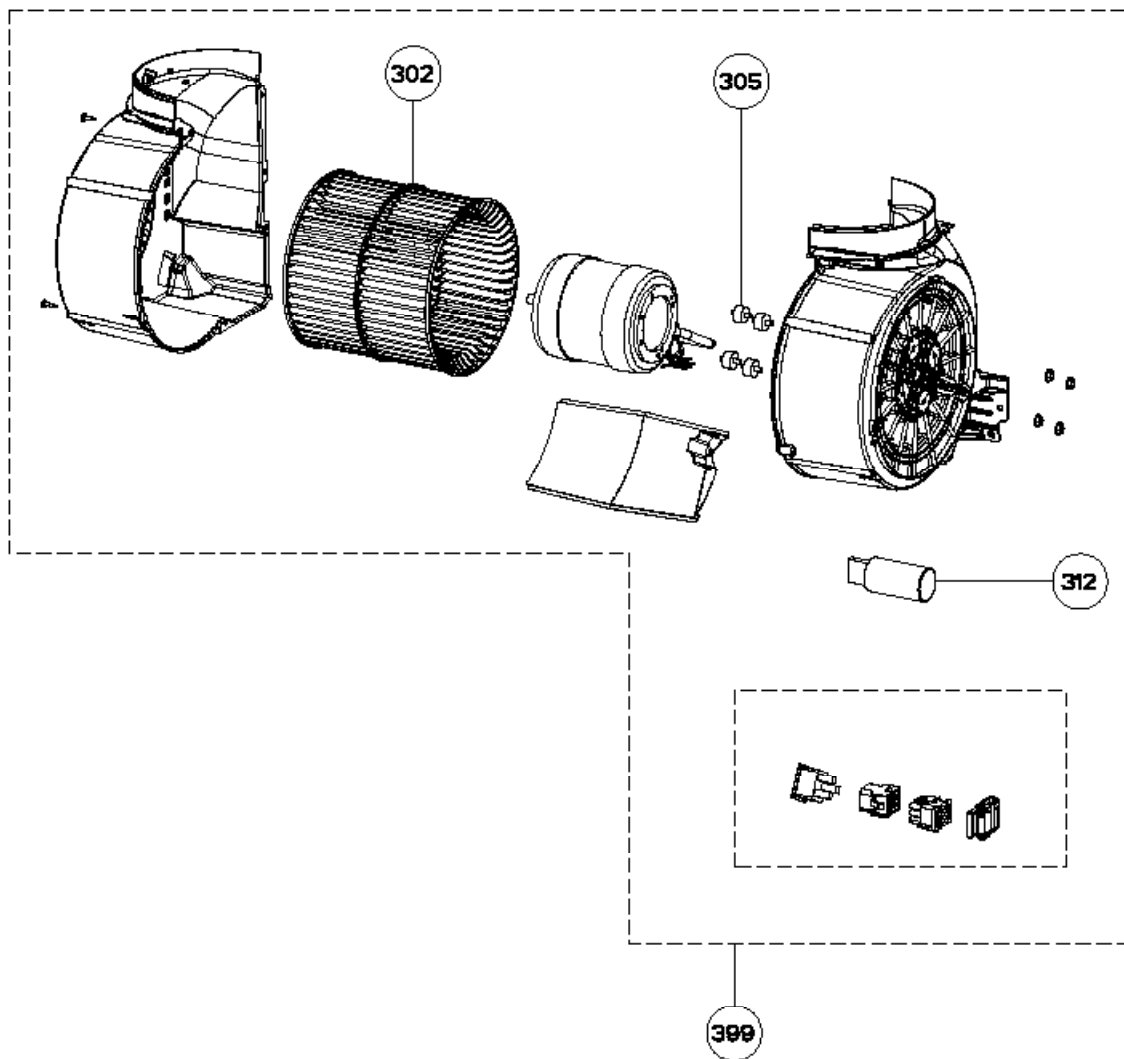

DAMA ISOLA 2019 SSV

body / chimney components

	Model Number	DAMAIS36SSV	DAMAIS42SSV	
Key	Description	36 Stainless	42 Stainless	Qty Req.
1	Lamp Clip	133.0200.447	133.0200.447	2
2	LED Bulb	133.0486.867	133.0486.867	4
3	Lamp Holder	133.0071.013	133.0071.013	4
4	Lamp Holder Support	133.0198.226	133.0198.226	4
5	Grease Filter	133.0018.482	133.0018.482	3
507	Upper Chimney	133.0062.273	133.0062.273	1
512	Lower Chimney	133.0062.473	133.0062.473	1
514	Damper	133.0055.994	133.0055.994	1

switch components

	Model Number	DAMAIS36SSV	DAMAIS42SSV	
Key	Description	36 Stainless	42 Stainless	Qty Req.
101	Button Kit	133.0380.478	133.0380.478	1
190	Control Board	133.0524.811	133.0524.811	1

DAMA ISOLA 2019 SSV

motor components

	Model Number	DAMAIS36SSV	DAMAIS42SSV	
Key	Description	36 Stainless	42 Stainless	Qty Req.
302	Impeller	133.0052.799	133.0052.799	1
305	Rubber Motor Mount	133.0051.604	133.0051.604	1
312	Capacitor	133.0060.648	133.0060.648	1
399	Motor	133.0554.637	133.0554.637	1

DAMA ISOLA

mounting hardware components

	Model Number	DAMAI36SSV	DAMAI42SSV	
Key	Description	36 Stainless	42 Stainless	Qty Req.
	Mounting Kit Island	133.0084.479	133.0084.479	1
A	4 Bolts to Attach Canopy to Chimney			1
B	Wood Shelf Nut			1
C	Wood Shelf Washer			1
D	Wood Shelf Bolt			1
E	Wood Screw			1
F	Connector Box w/screws			1
G	Chimney Screws			1