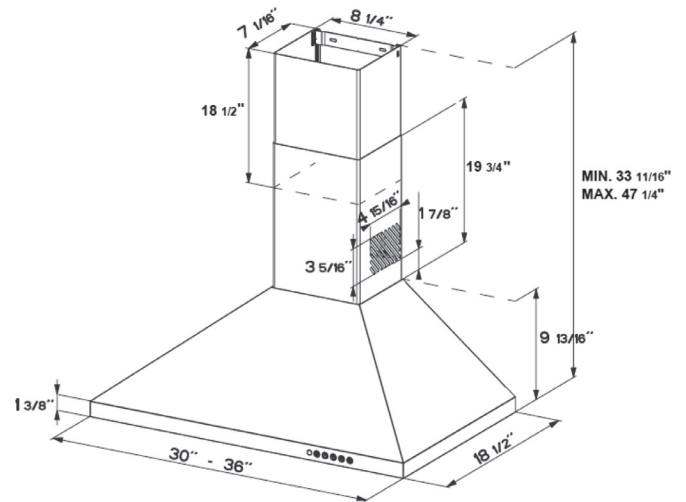

CLASSICA PLUS WALL RANGE HOOD

FABER
AIR MATTERS

SPECIFICATIONS

min. / max. ceiling height	8' 3" 11/16" - 9' 5 1/4"
convertible to ductless / recirculating	yes - kit sold separately
canopy depth / height	18 1/2" d / 9 13/16" h
high ceiling kit	yes - reaches up to 11' ceilings
Variable Air Management	yes (set to 295, 395, 600 CFM)
controls	4 speed electronic w/ white LED
lighting	2 x 1 (w) LED
ducting top	6" round
grease filters	dishwasher safe mesh
10 minute intensive speed	yes
15 minute auto shut off	yes
ADA compliant	yes (with remote control purchase)
power cord included	yes
AC power	320 watts / 2.7 amps

DIMENSIONS

PERFORMANCE

	SPEED	1	2	3	BOOST
CFM		150	295	395	560
sones		2.8	4.3	6.0	7.5

ACCESSORIES

FILTER1 - Charcoal Filter Kit

High quality charcoal filter for use when recirculating the air back into the kitchen. Filters out odor and should be replaced every 6 months

REMCTRL2 - Remote Control

Control all features of the hood from the convenience of a wireless remote control

HIGHCLPL - High Ceiling Kit

High ceiling kit replaces both the upper & lower chimney with 2 taller chimneys (32" each) to reach up to 11'

WIREBOX - Fixed Wiring Box

Replace the power cord with a hard wired box to power the range hood

DUCTCLPL - Ductless Conversion Kit

To convert the Tender to ductless, this kit includes charcoal filters and a diverter to send the air thru the side grates on the lower chimney

MUDAMPER6 / MUDAMPER8 Universal Make-Up Air Damper

Satisfies make-up air requirements, this kit uses an air switch to activate the make-up air damper to open and bring fresh air into the home when the hood fan is on. It then closes tightly when the hood is off. The CFM level is not reduced with this accessory

WARNING! Product specifications are subject to change without notification. Consult the installation instructions before you begin installing this range hood. * Check local make up air codes for guidelines.

Rev :4/19

2 Cabot Road Hudson, MA 01749 • TEL: (508) 358-5353 • E-Mail: info@faberonline.com www.faberonline.com Imagined in Italy