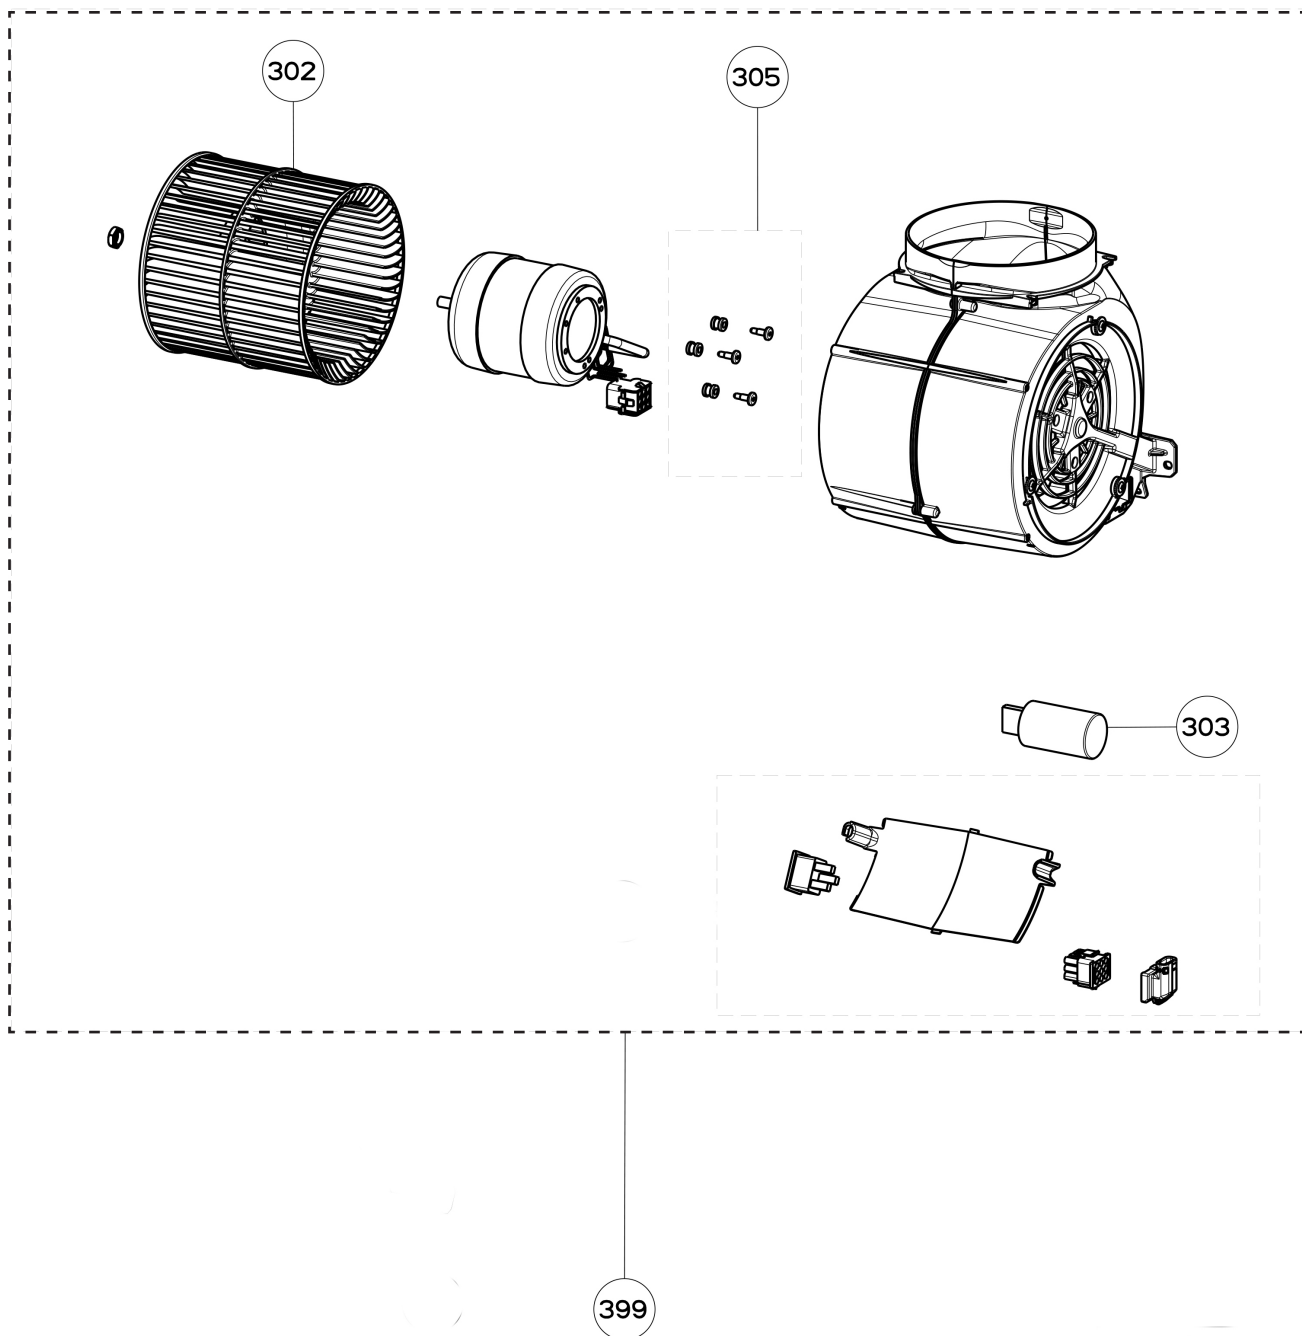

BELLA ISOLA

body / chimney components

	Model Number	BELAIS36SS600-B	BELAIS42SS600-B	BELAIS48SS600	
Key	Description	36 Stainless	42 Stainless	48 Stainless	Qty Req.
1	Damper	133.0055.994	133.0055.994	133.0055.994	1
2	Grease Filter	133.0173.215	133.0250.762	133.0173.215	3 (36",42") 4 (48")
3	Led Bulbs	133.0289.829	133.0289.829	133.0289.829	4
15	Connector Box	133.0016.977	133.0016.977	133.0016.977	1
512	Lower Chimney	133.0062.473	133.0062.473	133.0062.473	1
507	Upper Chimney	133.0062.273	133.0062.273	133.0062.273	1
631	Ribbon Connector Female	133.0191.398	133.0191.398	133.0191.398	1

BELLA ISOLA

Control components

	Model Number	BELAIS36SS600-B	BELAIS42SS600-B	BELAIS48SS600	
Key	Description	36 Stainless	42 Stainless	48 Stainless	Qty Req.
101	Ribbon Connector Male	133.0177.803	133.0177.803	133.0177.803	1
199	Control Panel Board	133.0312.372	133.0312.372	133.0312.372	1
451	Mother Board	133.0455.790	133.0455.790	133.0455.790	1
452	Transformer	133.0299.377	133.0299.377	133.0299.377	1

BELLA ISOLA

motor components

	Model Number	BELAIS36SS600-B	BELAIS42SS600-B	BELAIS48SS600	
Key	Description	36 Stainless	42 Stainless	48 Stainless	Qty Req.
302	Impeller	133.0151.809	133.0151.809	133.0151.809	1
303	Capacitor 25 MF	133.0060.648	133.0060.648	133.0060.648	1
305	Motor Rubber Kit	133.0051.604	133.0051.604	133.0051.604	1
399	Motor	133.0174.148	133.0174.148	133.0174.148	1