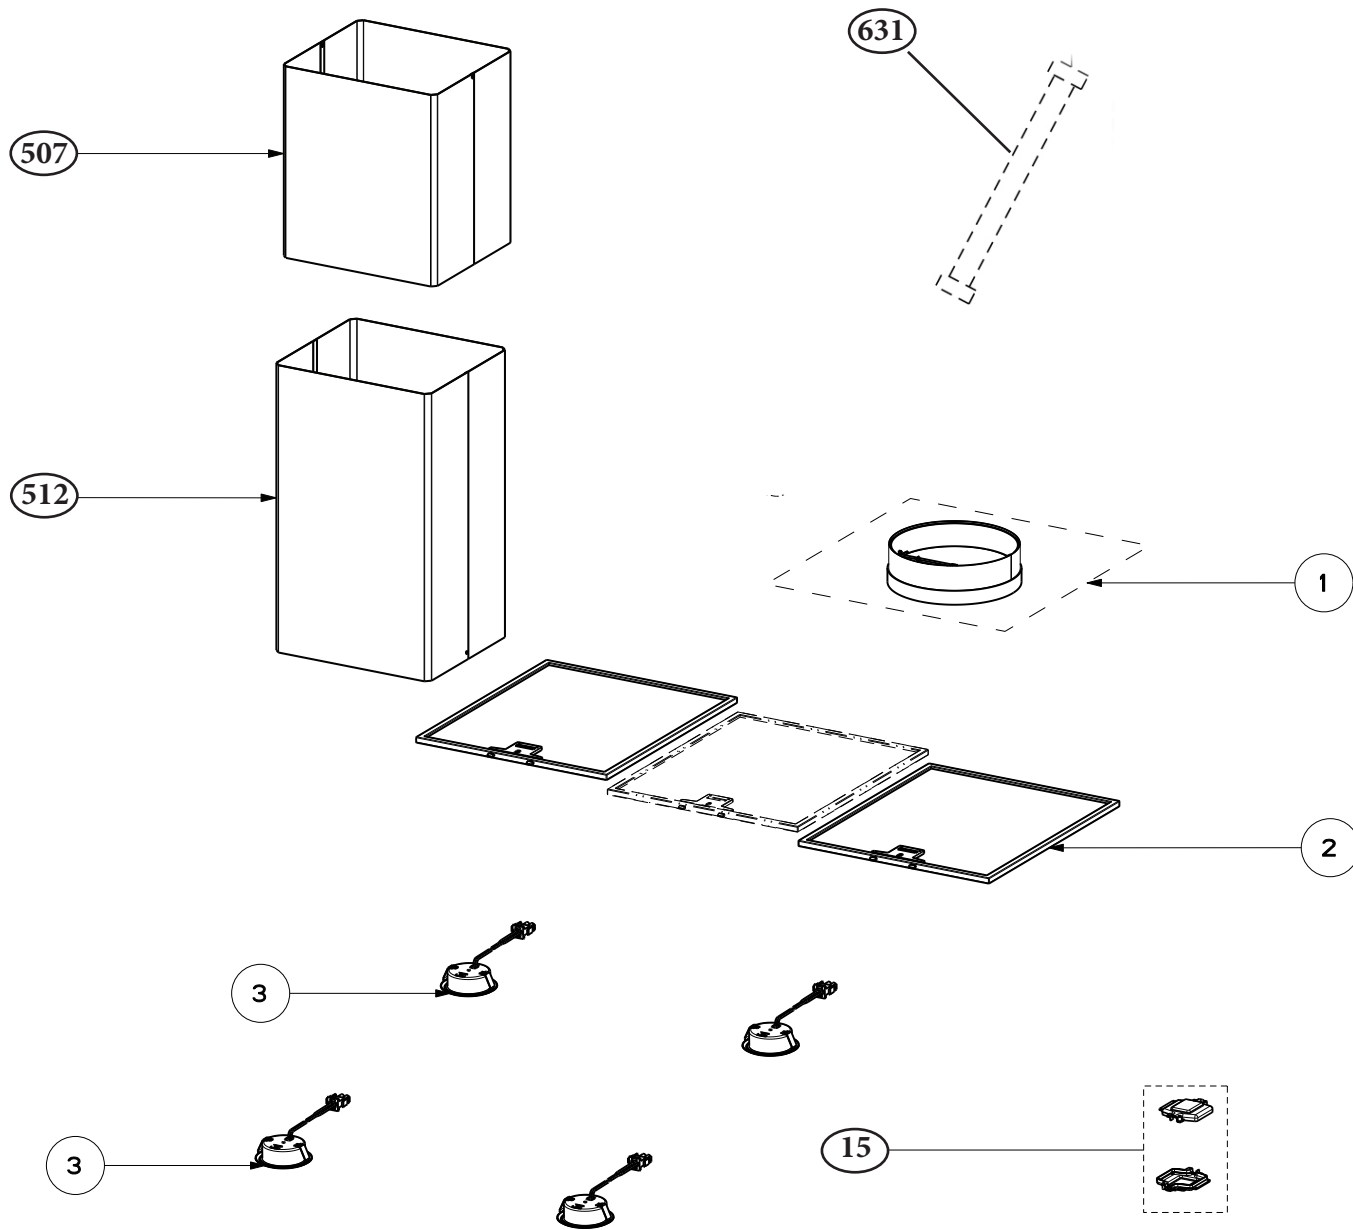

BELLA ISOLA

body / chimney components

	Model Number	BELAIS36SS600-B	BELAIS42SS600-B	BELAIS48SS600	
Key	Description	36 Stainless	42 Stainless	48 Stainless	Qty Req.
1	Damper	133.0055.994	133.0055.994	133.0055.994	1
2	Grease Filter	133.0173.215	133.0250.762	133.0173.215	3 (36",42") 4 (48")
3	Led Bulbs	133.0289.829	133.0289.829	133.0289.829	4
15	Connector Box	133.0016.977	133.0016.977	133.0016.977	1
512	Lower Chimney	133.0062.473	133.0062.473	133.0062.473	1
507	Upper Chimney	133.0062.273	133.0062.273	133.0062.273	1
631	Ribbon Connector Female	133.0191.398	133.0191.398	133.0191.398	1

BELLA ISOLA

Control components

	Model Number	BELAIS36SS600-B	BELAIS42SS600-B	BELAIS48SS600	
Key	Description	36 Stainless	42 Stainless	48 Stainless	Qty Req.
101	Ribbon Connector Male	133.0177.803	133.0177.803	133.0177.803	1
199	Control Panel Board	133.0312.372	133.0312.372	133.0312.372	1
451	Mother Board	133.0455.790	133.0455.790	133.0455.790	1
452	Transformer	133.0299.377	133.0299.377	133.0299.377	1

BELLA ISOLA

motor components

	Model Number	BELAIS36SS600-B	BELAIS42SS600-B	BELAIS48SS600	
Key	Description	36 Stainless	42 Stainless	48 Stainless	Qty Req.
302	Impeller	133.0151.809	133.0151.809	133.0151.809	1
303	Capacitor 25 MF	133.0060.648	133.0060.648	133.0060.648	1
305	Motor Rubber Kit	133.0051.604	133.0051.604	133.0051.604	1
399	Motor	133.0174.148	133.0174.148	133.0174.148	1