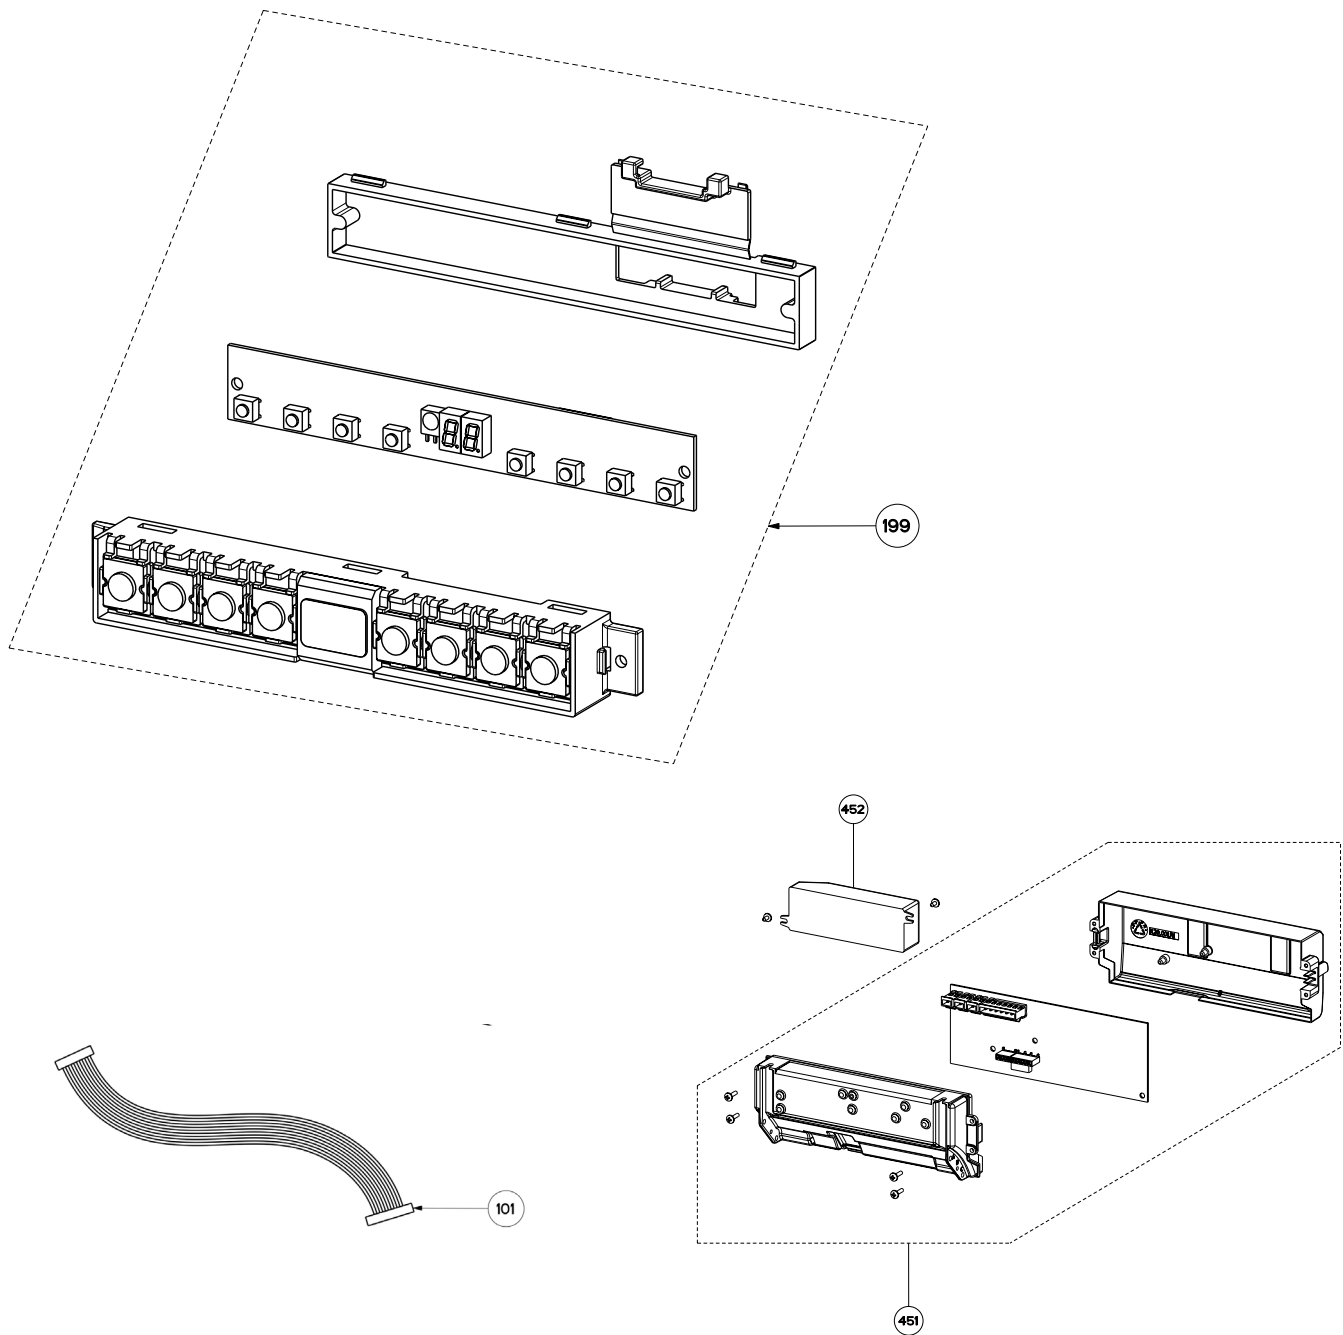

BELLA ISOLA

body / chimney components

	Model Number	BELAIS36SS600-B	BELAIS42SS600-B	BELAIS48SS600	
Key	Description	36 Stainless	42 Stainless	48 Stainless	Qty Req.
1	Damper	133.0055.994	133.0055.994	133.0055.994	1
2	Grease Filter	133.0173.215	133.0250.762	133.0173.215	3 (36",42") 4 (48")
3	Led Bulbs	133.0289.829	133.0289.829	133.0289.829	4
15	Connector Box	133.0016.977	133.0016.977	133.0016.977	1
512	Lower Chimney	133.0062.473	133.0062.473	133.0062.473	1
507	Upper Chimney	133.0062.273	133.0062.273	133.0062.273	1
631	Ribbon Connector Female	133.0191.398	133.0191.398	133.0191.398	1

BELLA ISOLA

Control components

	Model Number	BELAIS36SS600-B	BELAIS42SS600-B	BELAIS48SS600	
Key	Description	36 Stainless	42 Stainless	48 Stainless	Qty Req.
101	Ribbon Connector Male	133.0177.803	133.0177.803	133.0177.803	1
199	Control Panel Board	133.0312.372	133.0312.372	133.0312.372	1
451	Mother Board	133.0455.790	133.0455.790	133.0455.790	1
452	Transformer	133.0299.377	133.0299.377	133.0299.377	1

BELLA ISOLA

motor components

	Model Number	BELAIS36SS600-B	BELAIS42SS600-B	BELAIS48SS600	
Key	Description	36 Stainless	42 Stainless	48 Stainless	Qty Req.
302	Impeller	133.0151.809	133.0151.809	133.0151.809	1
303	Capacitor 25 MF	133.0060.648	133.0060.648	133.0060.648	1
305	Motor Rubber Kit	133.0051.604	133.0051.604	133.0051.604	1
399	Motor	133.0174.148	133.0174.148	133.0174.148	1

BELLA ISOLA

mounting hardware components

	Model Number	BELAIS36SS600-B	BELAIS42SS600-B	BELAIS48SS600	
Key	Description	36 Stainless	42 Stainless	48 Stainless	Qty Req.
	Mounting Kit Island	133.0084.479	133.0084.479	133.0084.479	1
A	4 Bolts to Attach Canopy to Chimney				1
B	Wood Shelf Nut				1
C	Wood Shelf Washer				1
D	Wood Shelf Bolt				1
E	Wood Screw				1
F	Connector Box w/screws				1
G	Chimney Screws				1