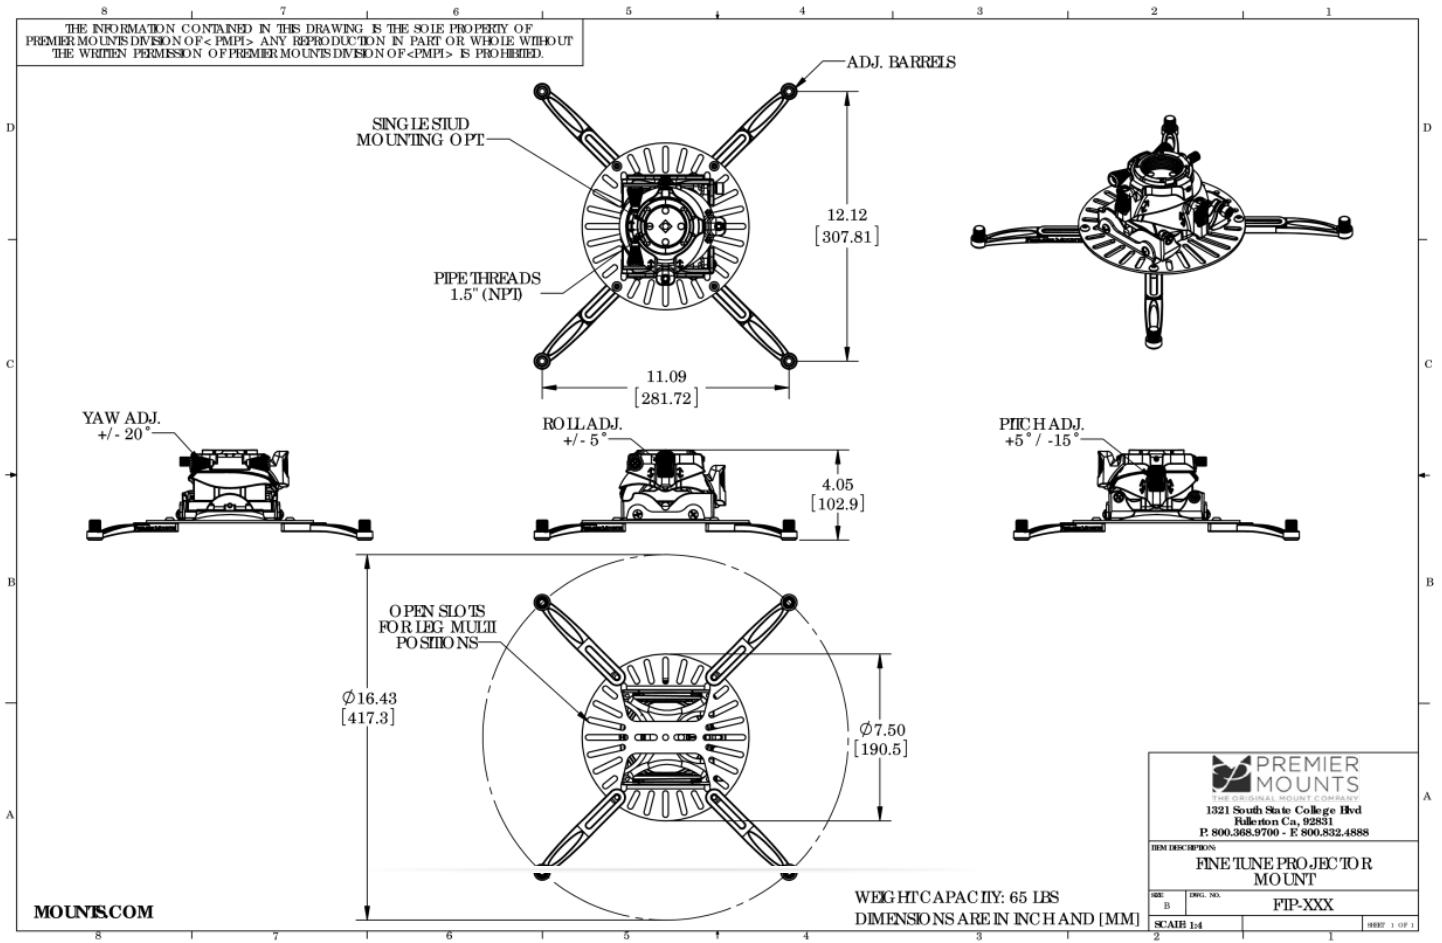

FTP

Fine-Tune Projector Mount

DOWNLOAD FULL SIZE CAD FILES AND DIMENSIONAL DRAWINGS AT MOUNTS.COM

World Headquarters | 1321 S. State College Blvd., Fullerton, CA 92831 | 800.368.9700 USA | F 800.832.4888 | www.mounts.com

© 2013 PREMIER MOUNTS | Rev.01 | 10.2011