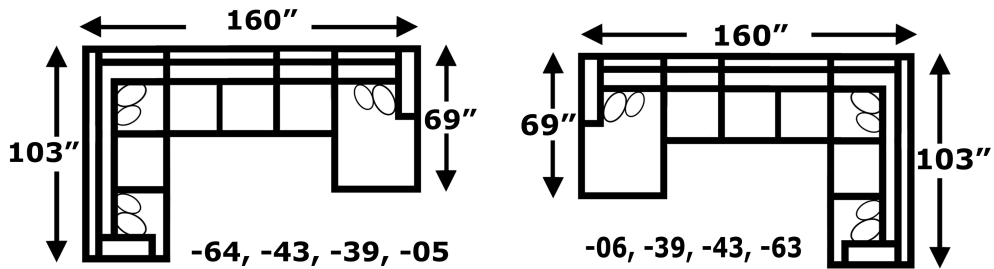

Choose an arrangement shown below or create the one that best suits your home.

England, Inc. products are hand crafted and variations from standard dimensions and appearance can occur.