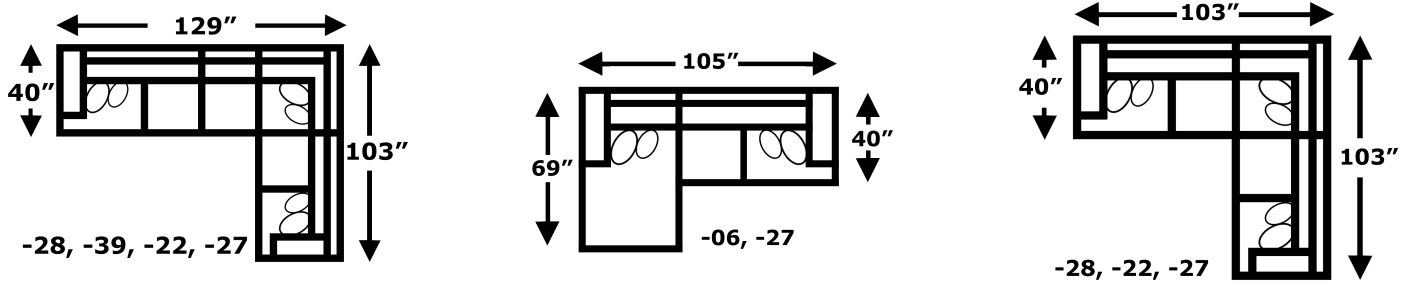

Choose an arrangement shown below or create the one that best suits your home.

England, Inc. products are hand crafted and variations from standard dimensions and appearance can occur.