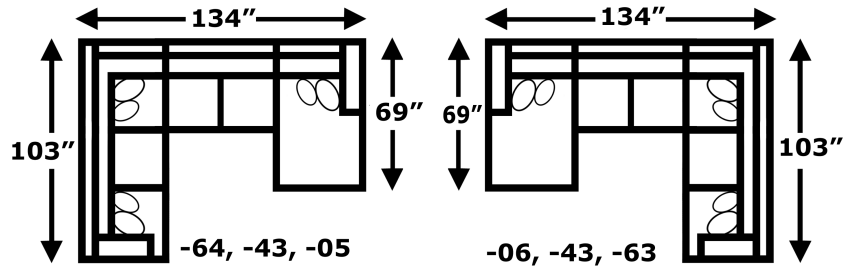

Choose an arrangement shown below or create the one that best suits your home.

England, Inc. products are hand crafted and variations from standard dimensions and appearance can occur.