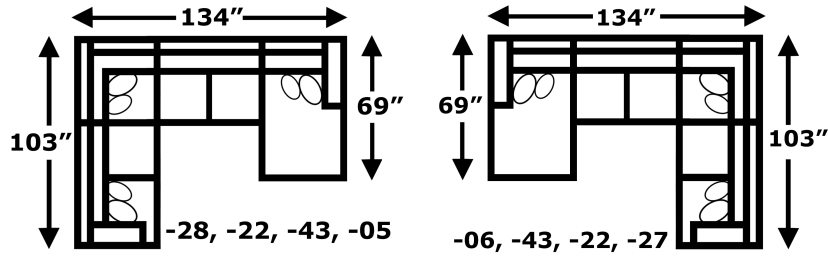

Choose an arrangement shown below or create the one that best suits your home.

England, Inc. products are hand crafted and variations from standard dimensions and appearance can occur.