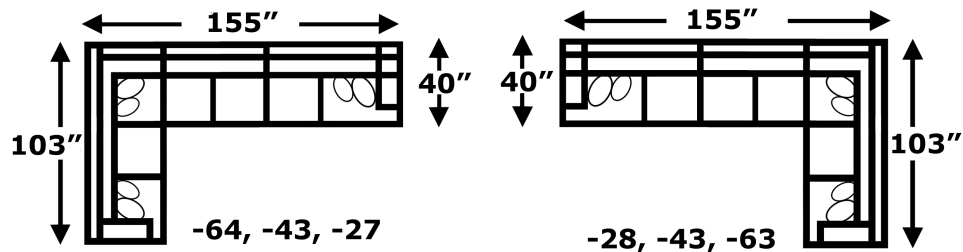

Choose an arrangement shown below or create the one that best suits your home.

England, Inc. products are hand crafted and variations from standard dimensions and appearance can occur.