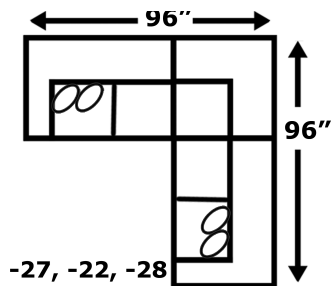

CONFIGURATIONS