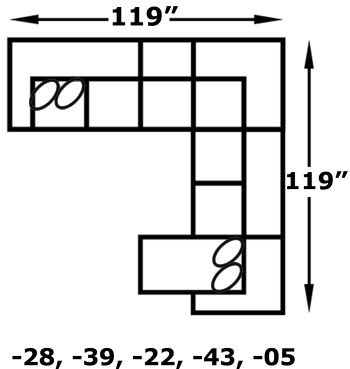

CONFIGURATIONS