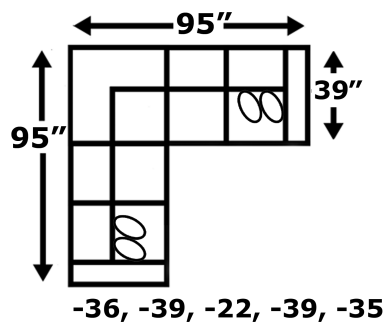

CONFIGURATIONS