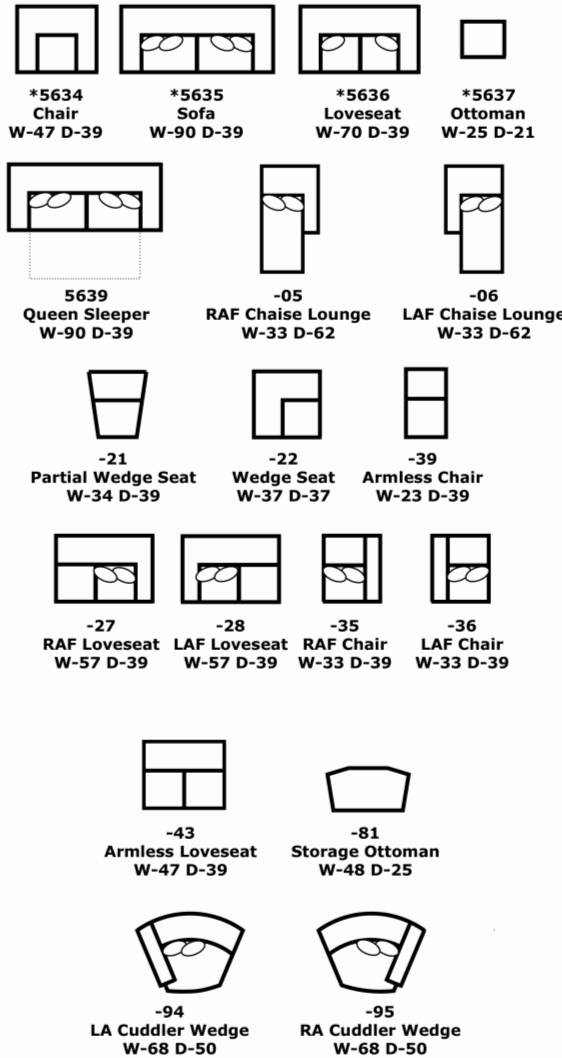

**England**  
FURNITURE CO.

a L A Z B O Y company

AVAILABLE PIECES

**BRANTLEY/  
LANDRY**

5630/5630AL

CUSTOM for YOU. FAST by US!

Features your favorite sectional pieces, sofa, loveseat, sleeper, chair, ottoman, and storage ottoman

The Malibu storage ottoman (2400) is featured in the above image.

5630: Available in fabric types: 1, 6, 11, 12, 14; Chair, Ottoman, and -81 also type 22  
\*5630AL: 10, 25; Chair and Otto also 27

\*Pieces available in AL (pillows are not available on 5630AL)

Worksheet (Scale: 1/4" = 2')