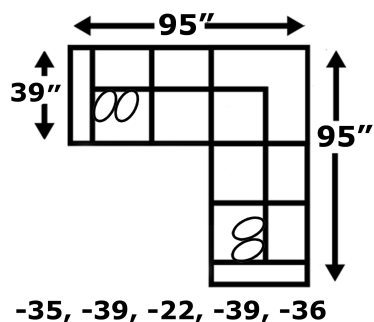

CONFIGURATIONS