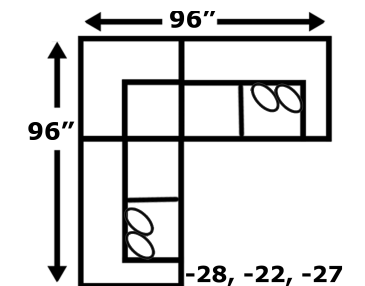

CONFIGURATIONS