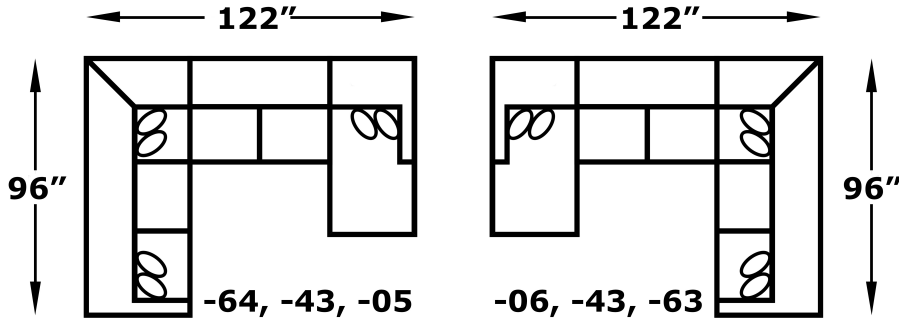

Choose an arrangement shown below or create the one that best suits your home.

England, Inc. products are hand crafted and variations from standard dimensions and appearance can occur.

© 2016 England, Inc.