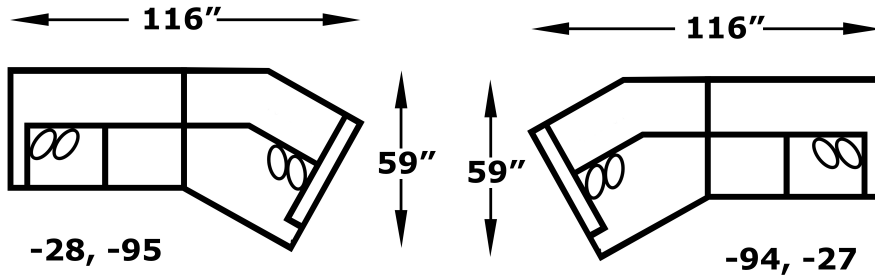

Choose an arrangement shown below or create the one that best suits your home.

England, Inc. products are hand crafted and variations from standard dimensions and appearance can occur.

© 2016 England, Inc.