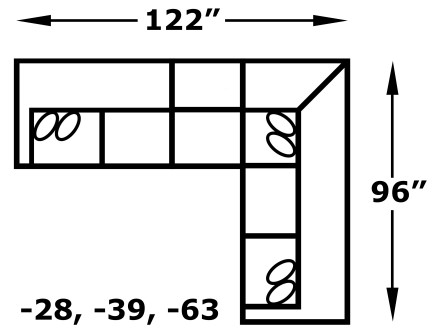

Choose an arrangement shown below or create the one that best suits your home.

England, Inc. products are hand crafted and variations from standard dimensions and appearance can occur.

© 2016 England, Inc.