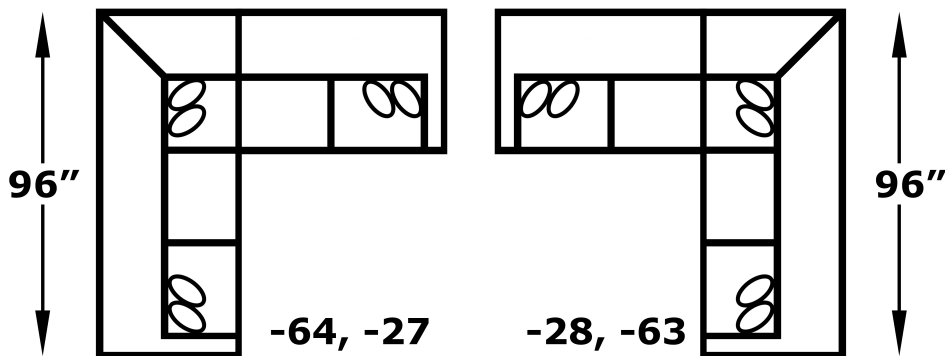

Choose an arrangement shown below or create the one that best suits your home.

England, Inc. products are hand crafted and variations from standard dimensions and appearance can occur.

© 2016 England, Inc.