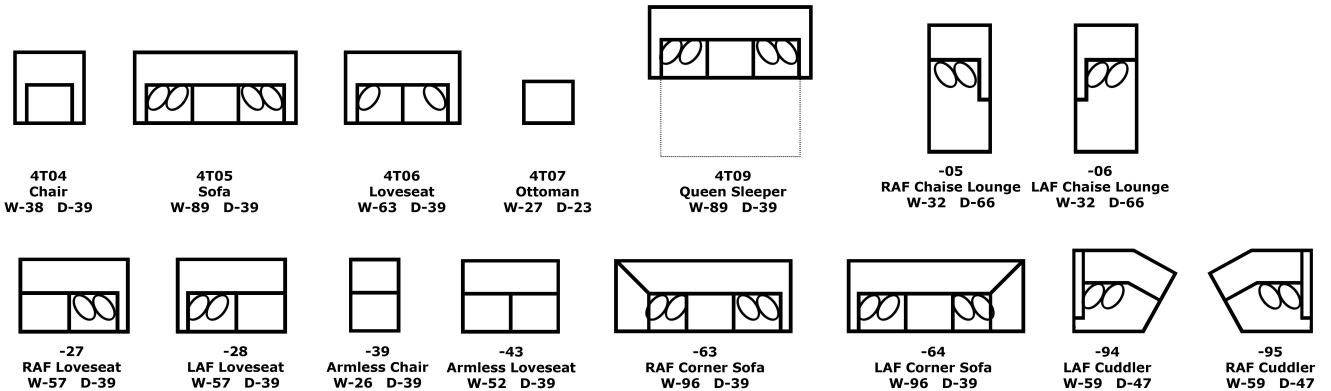

“Thomas” 4T00 Series Sectional

The inviting aura of our Thomas sectional has the ability to make a vast space feel intimate and cozy. From its crescent arm and generous scale to its extremely comfortable seat and wooden block leg, this sectional does no wrong! Make it truly reflect your style when you check out an England swatch rack and make your fabric selections. Multiple sectional pieces are available including a chaise and cuddler.

Choose an arrangement shown below or create the one that best suits your home.

England, Inc. products are hand crafted and variations from standard dimensions and appearance can occur.

© 2016 England, Inc.