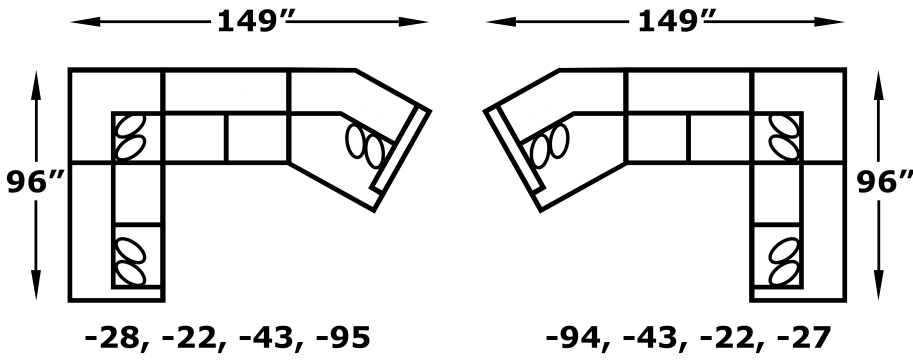

Choose an arrangement shown below or create the one that best suits your home.

England, Inc. products are hand crafted and variations from standard dimensions and appearance can occur.

© 2016 England, Inc.