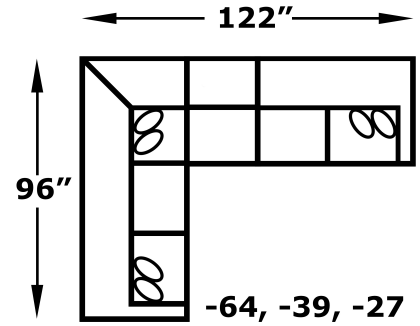

Choose an arrangement shown below or create the one that best suits your home.

England, Inc. products are hand crafted and variations from standard dimensions and appearance can occur.

© 2016 England, Inc.