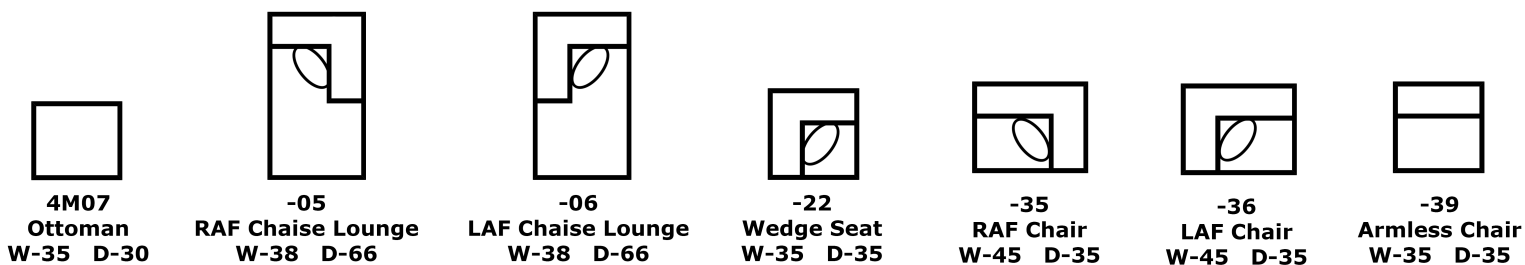

## “Miller” 4M00 Series Sectional

**You can't miss the hip sophistication of our Miller sectional group.** This sectional has an almost retro feel with its clean lines, petite scale, low back, and wooden pyramid leg. The simple tufted back and seat make a true style statement. You also have the ability to make this sectional a pit with the matching ottoman.