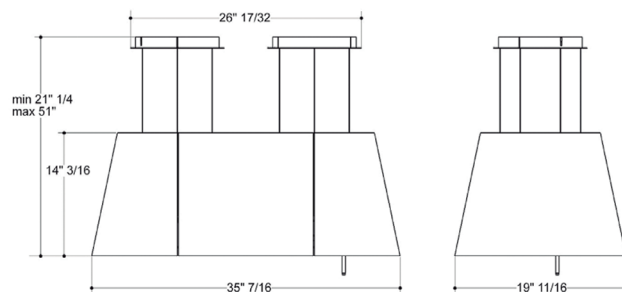

Think Outside the Kitchen and consider Twin for an "Air Cleansing" role in other rooms of the home, such as a smoky billiard room or den.

≥24"

≥30"

MOUNTING HEIGHT RANGE

SPECIFICATIONS

	36" UNIT
Model: Dimensions: Blower Type(internal): Blower Performance: Speed 1 Speed 2 Speed 3 Speed 4 Noise (sones): Working Speed Finish: Controls: Illumination: Filter Type: Installation Type: Electrical:	ETP536SS 35 7/16"W x 19 11/16"D x 14 3/16"H 550 CFM, 4-Speed Internal 200 CFM 325 CFM 450 CFM 550 CFM Min: 0.3 Sones, Max: 4.3 Sones Stainless Steel Magic Wand 2, 20 Watt Halogen Lamps, 1 Light Intensity (bulbs included) 6, 40 Watt Incandescent Ambient Lamps, Infinite Light Adjustment (bulbs included) 2, Dishwasher- Safe Aluminum Mesh Grease & 2, Long Life Carbon (both included) Recirculating Installation Only 120V-60Hz, 320 Watts at 2.7 Amps
KITS: Optional High Ceiling Extension Kit Range 6'10" - 23' 5" (Requires 2 Kits) Optional Jet Black Remote Control	KIT01921 KIT02183/1
CONSUMABLE PARTS: Replacement Grease Filter (1) Replacement Carbon Filter (1) Replacement Light Bulb (1)	KIT01711 F00433/1 2006BH (Flood) / 2006CL (Ambient)