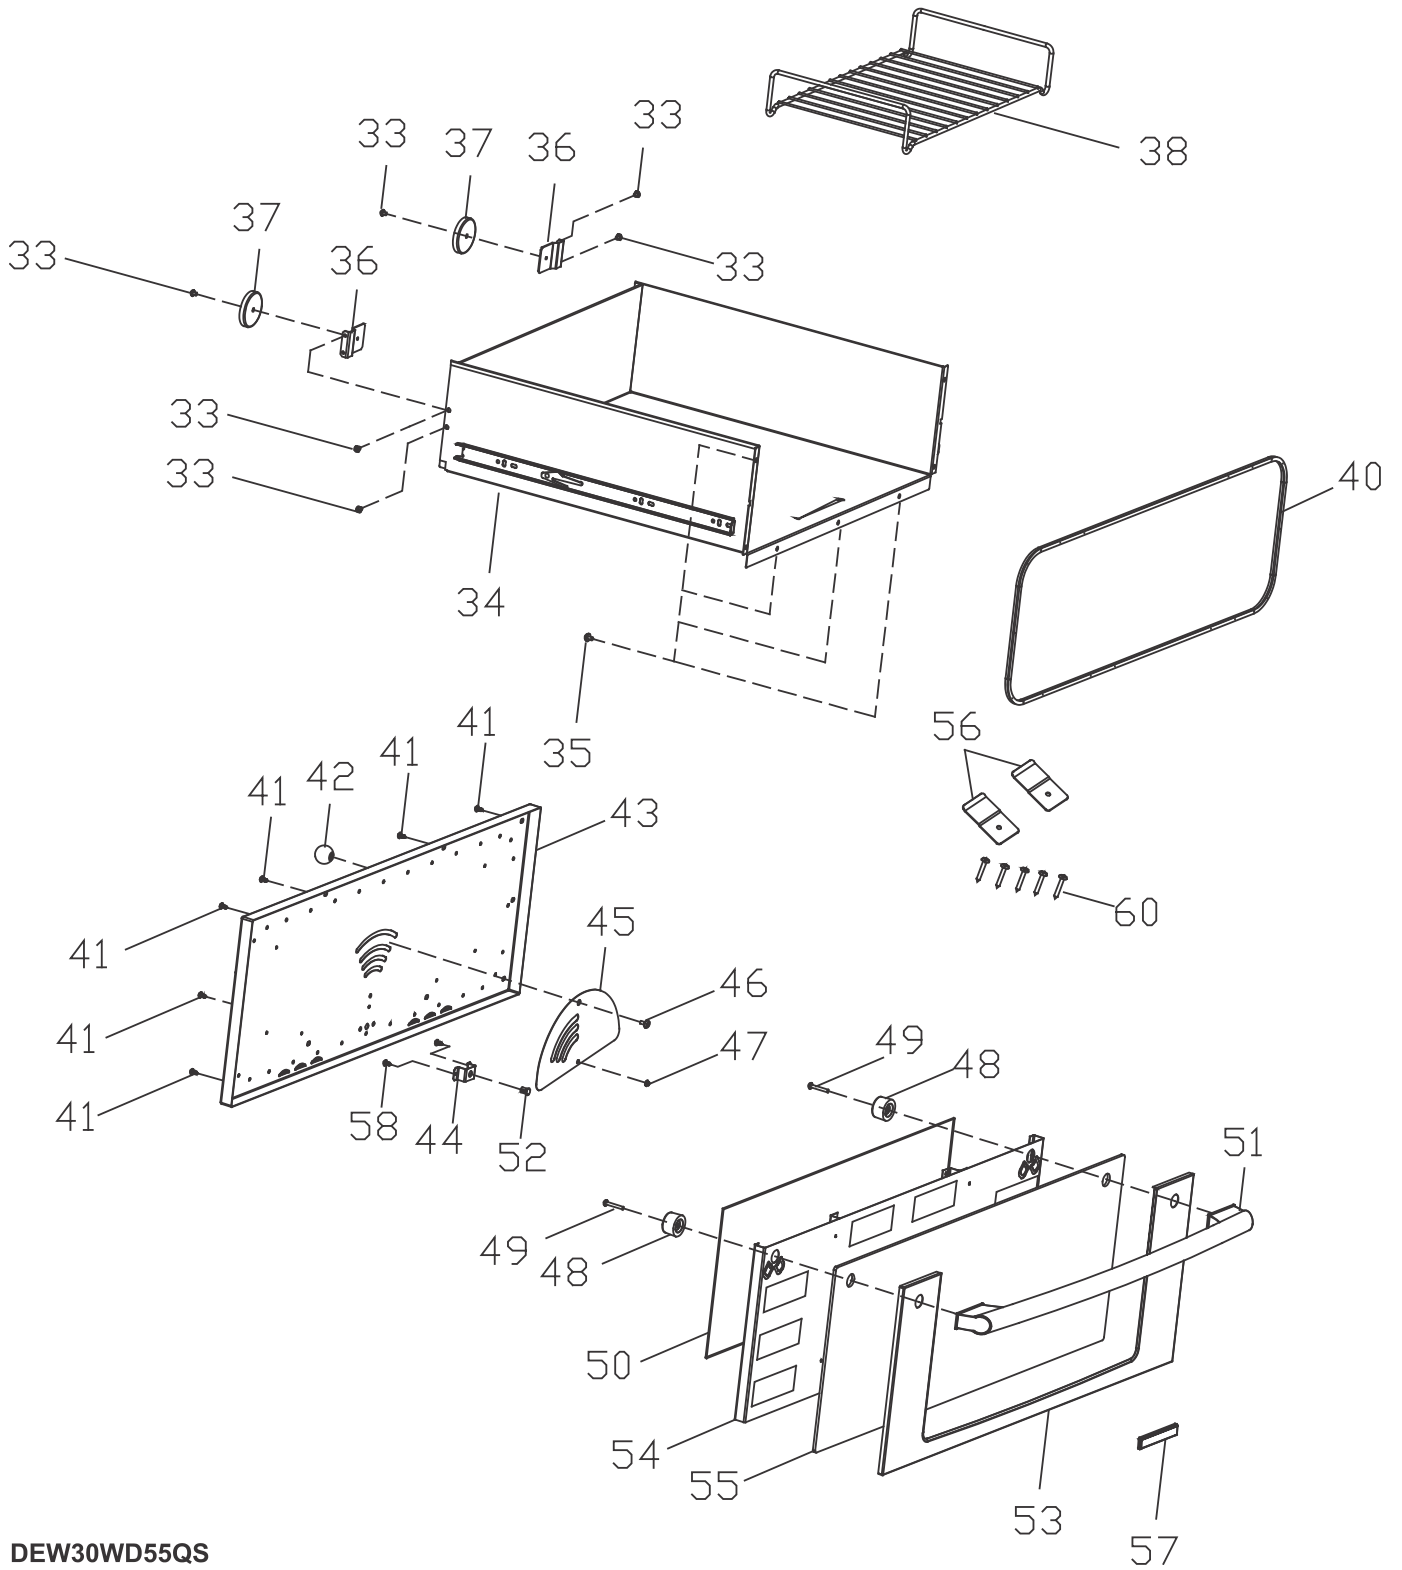

DRAWER

DEW30WD55QS

DRAWER

POS. NO	PART NO.	DESCRIPTION
33	305338504	Screw, M4 x 5 mm, (6)
34	808248901	Drawer Assembly, w/glides
35	5304415832	Screw, 8-18 x 13/32", (7)
36	808499901	Bracket, magnet mtg., (2)
37	318373201	Magnet, drawer, (2)
38	318345601	Rack, warmer drawer
40	318254405	Gasket, warmer drawer
41	5303311306	Screw, 8-18 x 0.375
42	318251100	Handle, control, humidity
43	5304492916	Liner, drawer, inner
44	807222101	Bracket, lens
45	807393601	Panel, humidity cntl
46	5304443138	Screw, 10-24 x 3/8
47	305616000	Rivet, humidity panel
48	808499601	Spacer, handle, (2)
49	305615703	Screw, handle mtg., 10-24 x 2", (2)
50	305619900	Gasket, inner door
51	316380802	Handle, door, stainless
52	318378201	Lens, light
53	5304492914	Trim, drawer, stainless, outer
54	5304492915	Weld Assembly, support, glass
55	5304492913	Glass, drawer, outer
56	318247403	Bracket, wall, (2)
57	316517505	Badge, Electrolux
58	08016432	Screw, truss head, 8-18 x 3/8", (7)
60	305376110	Screw, ST4.8 x 31.75, (4)
*	318163602	Cleaner, stainless steel