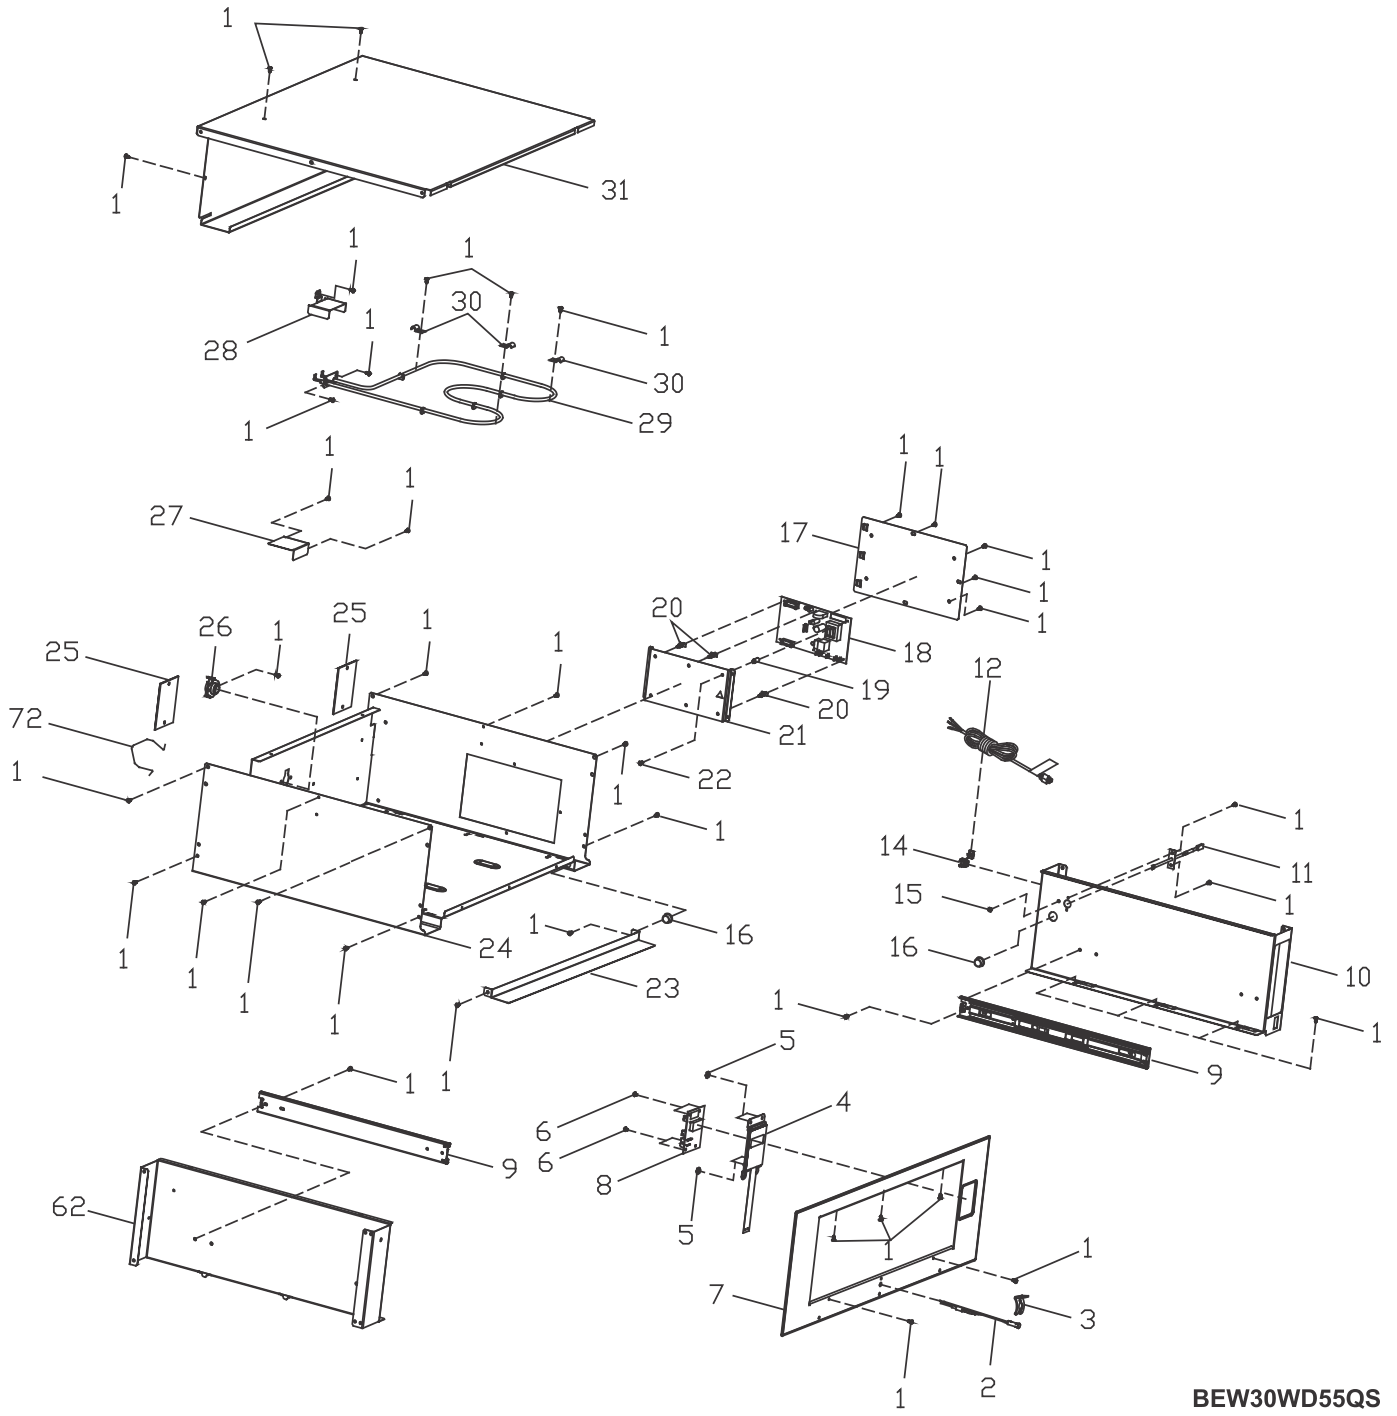

### **WARMER DRAWER**

Model No.  
**EW30WD55Q**

**BODY**

**BEW30WD55QS**

**BODY**

POS. NO	PART NO.	DESCRIPTION
1	305309702	Screw, phil, 4.2 x 9.5, (6)
2 #	318250408	Light, indicator, red
3	305611500	Clip, light
4 #	318388101	Bracket Assembly, display board, w/overlay
5	5303323000	Nut, Keps, 8-32, (4)
6	5304468081	Screw, 6-32 X 3/8", (4)
7	318387600	Control Panel, assembly, front
8 #	316517900	Board, display
9	318248410	Channel, drawer slide, outer
10	807221601	Shield, side panel, RH
11 #	318562500	Sensor, oven temp probe
12 #	318144005	Cord, service
14	305532205	Bushing, strain relief
15	305452800	Screw, ground
16	305494200	Bushing, cable
17	318310108	Panel, service
18 #	316517800	Board, control, display realy
19	318293702	Spacer, control
20	305560900	Clip, control, (4)
21	318310701	Bracket, mounting
22	5304400427	Screw, 6-20 x 1", (2)
23	318378603	Shield, wire
24	807319601	Wrapper, drawer
25	318388000	Bumper, Absorber, felt, (2)
26 #	318005114	Thermostat, safety
27	318399000	Shield, wire
28	807319701	Shield, element, terminals
29 #	318255301	Element, warmer drawer
30	316095800	Clip, hold down, (3)
31	318281508	Wrapper, upper
62	807221801	Shield, side panel, LH
72	202855101	Holder, cable
* #	5304522502	Wiring Harness, main