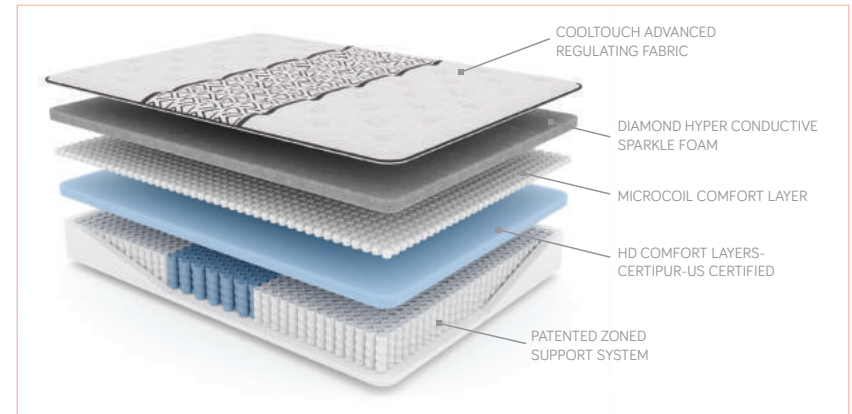

Transformation

The Transformation mattress will truly enrich your sleep experience with a Patented Support System that holds over 2,000 pocketed coils. Hand-placed and individually wrapped, this system provides targeted pressure relief along your back, shoulders and neck for better posture and spinal alignment.

FEATURES

COIL/FOAM HYBRID

HYPER-CONDUCTIVE FOAM

COOLTOUCH FABRIC

LUXURY

Sleep Fact #

20

A perfect nap, according to NASA, lasts for 26 minutes.