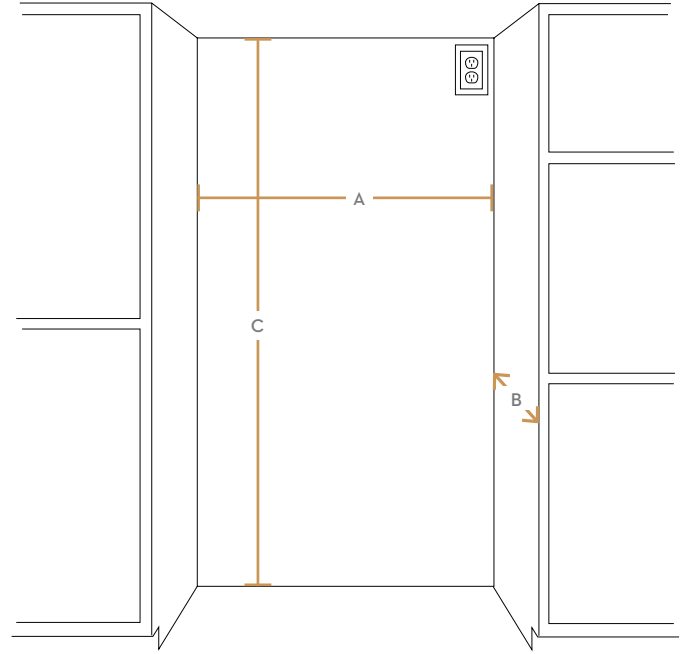

42-INCH BUILT IN SIDE-BY-SIDE REFRIGERATOR STAINLESS STEEL

APPLIANCE DIMENSIONS

A (WIDTH)	42" (1,066.8MM)
B (DEPTH)	24 5/8" (625.5MM)
C (HEIGHT)	83 1/2" (2,120.9MM)

INSTALLATION CUTOUT DIMENSIONS

A (WIDTH)	42 1/2" (1,054.1MM)
B (DEPTH)	24" (609.6MM)
C (HEIGHT)	84" (2,136.6MM)