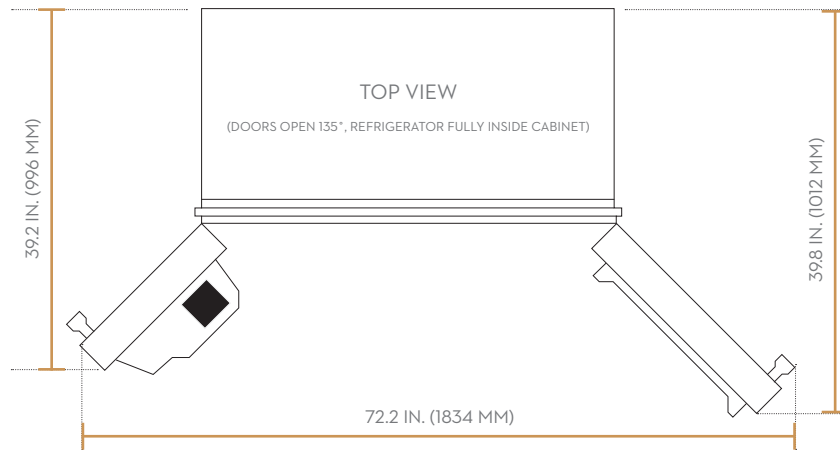

DIMENSIONS & WEIGHT

APPLIANCE DIMENSIONS (H X W X D) (IN.)	83" X 42" X 25 4/5"
REQUIRED CUTOUT SIZE (H X W X D) (IN.)	84" X 41.5" X 24"
NET WEIGHT (LBS)	573.2

GENERAL PROPERTIES

PANEL READY	NO
DOOR SWING	LEFT/RIGHT
EXTERNAL WATER DISPENSER	YES
LIGHTING	LED SPOTLIGHTING
INTERIOR MATERIAL	STAINLESS STEEL BACK
FULL WIDTH SHELVES	4 REFRIGERATOR/ 3 FREEZER
SHELF MATERIAL	ALUMINUM TRIM (FRONT) + SIDE SILVER RESIN
REFRIGERATOR DRAWERS	3
FREEZER DRAWERS	3
REFRIGERATOR DAIRY BIN	1
REFRIGERATOR DOOR BINS	4
FREEZER DOOR BINS	3
DOOR OPEN ALARM	YES
IQ REMOTE DIAGNOSTICS™ (WI-FI)	YES
SPECIAL MODES	SABBATH MODE

TECHNICAL DETAILS

CURRENT (A)	15
VOLTS (V)	115
FREQUENCY (HZ)	60
POWER CORD LENGTH (IN.)	78.34"
PLUG TYPE	120 V, 3 PRONG

TEMPERATURE RANGES

REFRIGERATOR	34°(1°) TO 44°(7°)
REFRIGERATOR - POWER COOL	34°(1°)
FEEZER	5°(-15°) TO -8° (-23°)
FEEZER - POWER FREEZE	-8° (-23°)

42-INCH BUILT IN SIDE-BY-SIDE REFRIGERATOR STAINLESS STEEL

APPLIANCE DIMENSIONS

A (WIDTH)	42" (1,066.8MM)
B (DEPTH)	24 5/8" (625.5MM)
C (HEIGHT)	83 1/2" (2,120.9MM)

INSTALLATION CUTOUT DIMENSIONS

A (WIDTH)	42 1/2" (1,054.1MM)
B (DEPTH)	24" (609.6MM)
C (HEIGHT)	84" (2,136.6MM)