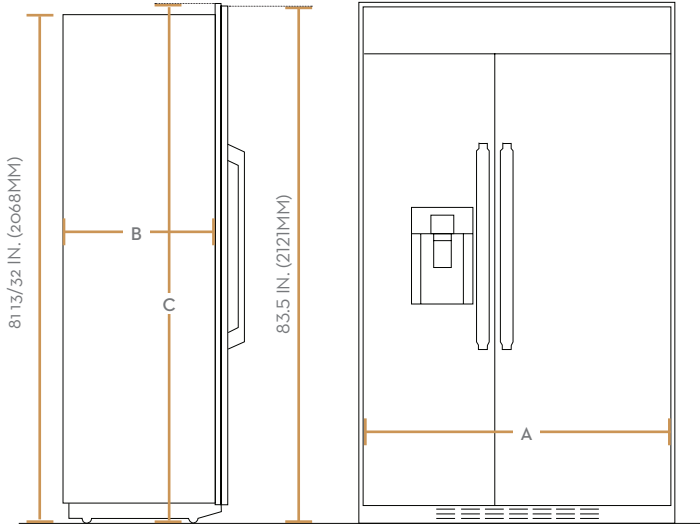

DIMENSIONS & WEIGHT

APPLIANCE DIMENSIONS (H X W X D) (IN.)	83" X 42" X 25 4/5"
REQUIRED CUTOUT SIZE (H X W X D) (IN.)	84" X 41.5" X 24"
NET WEIGHT (LBS)	573.2

GENERAL PROPERTIES

PANEL READY	NO
DOOR SWING	LEFT/RIGHT
EXTERNAL WATER DISPENSER	YES
LIGHTING	LED SPOTLIGHTING
INTERIOR MATERIAL	STAINLESS STEEL BACK
FULL WIDTH SHELVES	4 REFRIGERATOR/ 3 FREEZER
SHELF MATERIAL	ALUMINUM TRIM (FRONT) + SIDE SILVER RESIN
REFRIGERATOR DRAWERS	3
FREEZER DRAWERS	3
REFRIGERATOR DAIRY BIN	1
REFRIGERATOR DOOR BINS	4
FREEZER DOOR BINS	3
DOOR OPEN ALARM	YES
IQ REMOTE DIAGNOSTICS™ (WI-FI)	YES
SPECIAL MODES	SABBATH MODE

TECHNICAL DETAILS

CURRENT (A)	15
VOLTS (V)	115
FREQUENCY (HZ)	60
POWER CORD LENGTH (IN.)	78.34"
PLUG TYPE	120 V, 3 PRONG

TEMPERATURE RANGES

REFRIGERATOR	34°(1°) TO 44°(7°)
REFRIGERATOR - POWER COOL	34°(1°)
FEEZER	5°(-15°) TO -8° (-23°)
FEEZER - POWER FREEZE	-8° (-23°)

42-INCH BUILT IN SIDE-BY-SIDE REFRIGERATOR STAINLESS STEEL

APPLIANCE DIMENSIONS

A (WIDTH)	42" (1,066.8MM)
B (DEPTH)	24 5/8" (625.5MM)
C (HEIGHT)	83 1/2" (2,120.9MM)

INSTALLATION CUTOUT DIMENSIONS

A (WIDTH)	42 1/2" (1,054.1MM)
B (DEPTH)	24" (609.6MM)
C (HEIGHT)	84" (2,136.6MM)