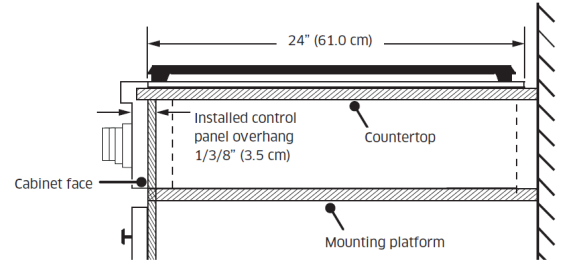

ACCESSORIES (INCLUDED)

- Wok Ring
- Brass Burner Caps
- Black Burner Caps

BURNER PERFORMANCE	
Total Number of Cooktop Burners	6 (Brass)
Left Front (BTU)	18,000 Dual (Simmer)
Left Rear (BTU)	16,000 Stack Dual (Simmer)
Center Front (BTU)	22,000 Dual (Simmer)
Center Rear (BTU)	9,000 Stack Dual (Simmer)
Right Front (BTU)	16,000 Stack Dual (Simmer)
Right Rear (BTU)	16,000 Stack Dual (Simmer)
Sealed Burners	Yes
GRIDDLE PERFORMANCE	
Electric	1,400W
CONTROL FEATURES	
LED Knob Backlighting	Yes
LED Ambient Lighting	Yes
LED Control Button	Yes
Wi Fi Connect LED	Yes
Wi Fi Connect Button	Yes
Bluetooth Connect LED	Yes
Bluetooth Connect Button	Yes
ADDITIONAL FEATURES	
Re-Ignition	Yes
Oil Pan	Yes
INSTALLATION	
Gas Type	Natural Gas/Liquid Propane
High Altitude Available	Yes
Power Cord	Yes
TECHNICAL DETAILS	
Circuit Breaker (A)	15
Volts (V)	120
Frequency (Hz)	60
Energy Source	Gas and Electric
DIMENSIONS & WEIGHT	
Appliance Dimensions (H x W x D) (in.)	8" x 48" x 24"
Required Cutout Size (W x H) (in.)	7 3/4" x 48" x 24"
WARRANTY	
Limited, Parts and Labor	1 Year

DTT48M976
48-INCH GAS RANGETOP
 MODERNIST COLLECTION

APPLIANCE DIMENSIONS

Installed Rangetop - Side View

CABINET/COUNTERTOP DIMENSIONS

Product tolerances: $\pm 1/16"$ ($\pm 1.6\text{mm}$) -0 unless otherwise noted.

	48"
A - Cutout Width	48" (121.9cm)

Cabinet/Countertop Dimensions - Front View

DTT48M976
48-INCH GAS RANGETOP
 MODERNIST COLLECTION

CABINET/COUNTERTOP CUTOUT DIMENSIONS

48"	
A - Cutout Width	48" (121.9cm)
B - Hole Offset	20 13/16" (52.9cm)

CLEARANCE DIMENSIONS

48"	
A	48" (121.9cm)
B	48" (121.9cm)* 54" (137.2cm)**

48"

NOTE: All vertical clearances must be maintained for a minimum of 18" (457mm) above the cooking surface.