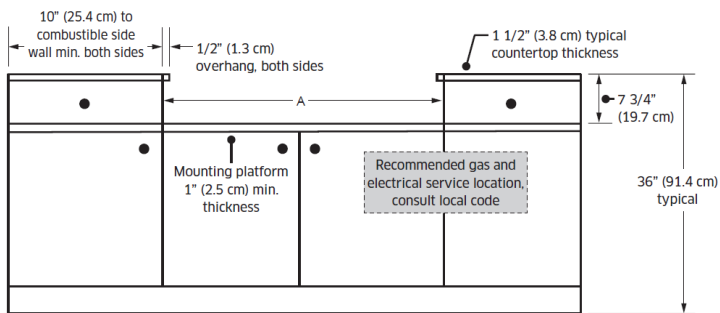

DTT48M976
48-INCH GAS RANGETOP
 MODERNIST COLLECTION

APPLIANCE DIMENSIONS

Installed Rangetop - Side View

CABINET/COUNTERTOP DIMENSIONS

Product tolerances: $\pm 1/16"$ ($\pm 1.6\text{mm}$) -0 unless otherwise noted.

	48"
A - Cutout Width	48" (121.9cm)

Cabinet/Countertop Dimensions - Front View

DTT48M976
48-INCH GAS RANGETOP
 MODERNIST COLLECTION

CABINET/COUNTERTOP CUTOUT DIMENSIONS

48"	
A - Cutout Width	48" (121.9cm)
B - Hole Offset	20 13/16" (52.9cm)

CLEARANCE DIMENSIONS

48"	
A	48" (121.9cm)
B	48" (121.9cm)* 54" (137.2cm)**

48"

NOTE: All vertical clearances must be maintained for a minimum of 18" (457mm) above the cooking surface.