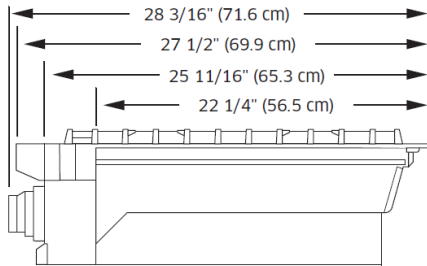

ACCESSORIES (INCLUDED)

- Wok Ring
- Brass Burner Caps
- Black Burner Caps

BURNER PERFORMANCE	
Total Number of Cooktop Burners	6 (Brass)
Left Front (BTU)	18,000 Dual (Simmer)
Left Rear (BTU)	16,000 Stack Dual (Simmer)
Center Front (BTU)	22,000 Dual (Simmer)
Center Rear (BTU)	9,000 Stack Dual (Simmer)
Right Front (BTU)	16,000 Stack Dual (Simmer)
Right Rear (BTU)	16,000 Stack Dual (Simmer)
Sealed Burners	Yes
GRIDDLE PERFORMANCE	
Electric	1,400W
CONTROL FEATURES	
LED Knob Backlighting	Yes
LED Ambient Lighting	Yes
LED Control Button	Yes
Wi Fi Connect LED	Yes
Wi Fi Connect Button	Yes
Bluetooth Connect LED	Yes
Bluetooth Connect Button	Yes
ADDITIONAL FEATURES	
Re-Ignition	Yes
Oil Pan	Yes
INSTALLATION	
Gas Type	Natural Gas/Liquid Propane
High Altitude Available	Yes
Power Cord	Yes
TECHNICAL DETAILS	
Circuit Breaker (A)	15
Volts (V)	120
Frequency (Hz)	60
Energy Source	Gas and Electric
DIMENSIONS & WEIGHT	
Appliance Dimensions (H x W x D) (in.)	8" x 48" x 24"
Required Cutout Size (W x H) (in.)	7 3/4" x 48" x 24"
WARRANTY	
Limited, Parts and Labor	1 Year

DTT48M976
48-INCH GAS RANGETOP
 MODERNIST COLLECTION

APPLIANCE DIMENSIONS

Installed Rangetop - Side View

CABINET/COUNTERTOP DIMENSIONS

Product tolerances: $\pm 1/16"$ ($\pm 1.6\text{mm}$) -0 unless otherwise noted.

	48"
A - Cutout Width	48" (121.9cm)

Cabinet/Countertop Dimensions - Front View

DTT48M976
48-INCH GAS RANGETOP
 MODERNIST COLLECTION

CABINET/COUNTERTOP CUTOUT DIMENSIONS

48"	
A - Cutout Width	48" (121.9cm)
B - Hole Offset	20 13/16" (52.9cm)

CLEARANCE DIMENSIONS

48"	
A	48" (121.9cm)
B	48" (121.9cm)* 54" (137.2cm)**

48"

NOTE: All vertical clearances must be maintained for a minimum of 18" (457mm) above the cooking surface.