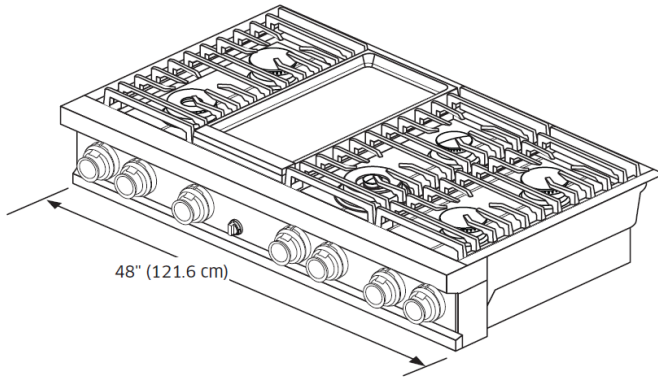

ACCESSORIES (INCLUDED)

- Wok Ring
- Brass Burner Caps
- Black Burner Caps

BURNER PERFORMANCE	
Total Number of Cooktop Burners	6 (Brass)
Left Front (BTU)	18,000 Dual (Simmer)
Left Rear (BTU)	16,000 Stack Dual (Simmer)
Center Front (BTU)	22,000 Dual (Simmer)
Center Rear (BTU)	9,000 Stack Dual (Simmer)
Right Front (BTU)	16,000 Stack Dual (Simmer)
Right Rear (BTU)	16,000 Stack Dual (Simmer)
Sealed Burners	Yes
GRIDDLE PERFORMANCE	
Electric	1,400W
CONTROL FEATURES	
LED Knob Backlighting	Yes
LED Ambient Lighting	Yes
LED Control Button	Yes
Wi Fi Connect LED	Yes
Wi Fi Connect Button	Yes
Bluetooth Connect LED	Yes
Bluetooth Connect Button	Yes
ADDITIONAL FEATURES	
Re-Ignition	Yes
Oil Pan	Yes
INSTALLATION	
Gas Type	Natural Gas/Liquid Propane
High Altitude Available	Yes
Power Cord	Yes
TECHNICAL DETAILS	
Circuit Breaker (A)	15
Volts (V)	120
Frequency (Hz)	60
Energy Source	Gas and Electric
DIMENSIONS & WEIGHT	
Appliance Dimensions (H x W x D) (in.)	8" x 48" x 24"
Required Cutout Size (W x H) (in.)	7 3/4" x 48" x 24"
WARRANTY	
Limited, Parts and Labor	1 Year

DTT48M976
48-INCH GAS RANGETOP
 MODERNIST COLLECTION

APPLIANCE DIMENSIONS

Installed Rangetop - Side View

CABINET/COUNTERTOP DIMENSIONS

Product tolerances: $\pm 1/16"$ ($\pm 1.6\text{mm}$) -0 unless otherwise noted.

	48"
A - Cutout Width	48" (121.9cm)

Cabinet/Countertop Dimensions - Front View

DTT48M976
48-INCH GAS RANGETOP
 MODERNIST COLLECTION

CABINET/COUNTERTOP CUTOUT DIMENSIONS

48"	
A - Cutout Width	48" (121.9cm)
B - Hole Offset	20 13/16" (52.9cm)

CLEARANCE DIMENSIONS

48"	
A	48" (121.9cm)
B	48" (121.9cm)* 54" (137.2cm)**

48"

NOTE: All vertical clearances must be maintained for a minimum of 18" (457mm) above the cooking surface.