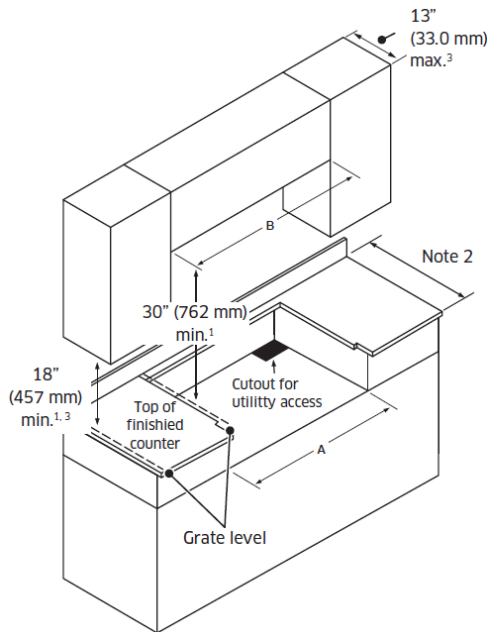

DTT48M976
48-INCH GAS RANGETOP
 MODERNIST COLLECTION

APPLIANCE DIMENSIONS

Installed Rangetop - Side View

CABINET/COUNTERTOP DIMENSIONS

Product tolerances: $\pm 1/16"$ ($\pm 1.6\text{mm}$) -0 unless otherwise noted.

	48"
A - Cutout Width	48" (121.9cm)

Cabinet/Countertop Dimensions - Front View

DTT48M976
48-INCH GAS RANGETOP
 MODERNIST COLLECTION

CABINET/COUNTERTOP CUTOUT DIMENSIONS

48"	
A - Cutout Width	48" (121.9cm)
B - Hole Offset	20 13/16" (52.9cm)

CLEARANCE DIMENSIONS

48"	
A	48" (121.9cm)
B	48" (121.9cm)* 54" (137.2cm)**

48"

NOTE: All vertical clearances must be maintained for a minimum of 18" (457mm) above the cooking surface.