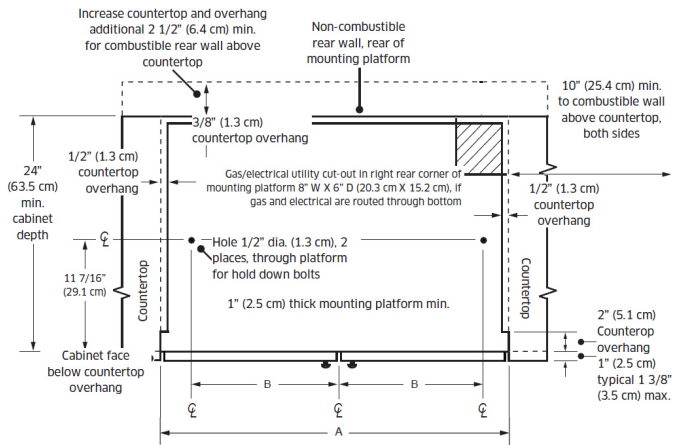

DTT48M976
48-INCH GAS RANGETOP
 MODERNIST COLLECTION

APPLIANCE DIMENSIONS

Installed Rangetop - Side View

CABINET/COUNTERTOP DIMENSIONS

Product tolerances: $\pm 1/16"$ ($\pm 1.6\text{mm}$) -0 unless otherwise noted.

	48"
A - Cutout Width	48" (121.9cm)

Cabinet/Countertop Dimensions - Front View

DTT48M976
48-INCH GAS RANGETOP
 MODERNIST COLLECTION

CABINET/COUNTERTOP CUTOUT DIMENSIONS

48"	
A - Cutout Width	48" (121.9cm)
B - Hole Offset	20 13/16" (52.9cm)

CLEARANCE DIMENSIONS

48"	
A	48" (121.9cm)
B	48" (121.9cm)* 54" (137.2cm)**

48"

NOTE: All vertical clearances must be maintained for a minimum of 18" (457mm) above the cooking surface.