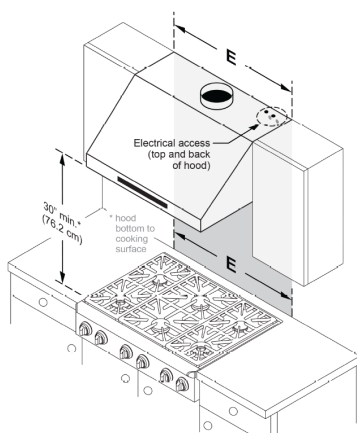

DIMENSIONS & WEIGHT

Appliance Dimensions (H x W x D) (in.)	18" x 35 7/8" x 24"
Upper Cabinet Cutout (W) (in.)	36"
Weight	57 lbs (26kg)

WARRANTY

Limited, Parts and Labor	1 Year
--------------------------	--------

DHD36M987W
36-INCH WALL HOOD
 MODERNIST COLLECTION

APPLIANCE DIMENSIONS

	A	B	C	D
36"	35 7/8" (91.1cm)	24" (61cm)	18" (45.7cm)	11 7/8" (30.2cm)

TOP ELECTRICAL ACCESS DIMENSIONS

	A	B	C
36"	1 1/2" (3.81cm)	4 1/2" (11.43cm)	3" (7.62cm)

REAR ELECTRICAL ACCESS DIMENSIONS

	A	B	C
36"	1" (2.54cm)	4 1/2" (11.43cm)	3" (7.62cm)

CABINET LAYOUT DIMENSIONS

MINIMUM WIDTH OF "E"

	E
36"	36" (91.5cm)