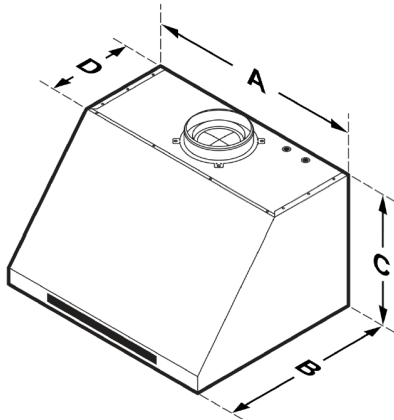

DIMENSIONS & WEIGHT

Appliance Dimensions (H x W x D) (in.)	18" x 35 7/8" x 24"
Upper Cabinet Cutout (W) (in.)	36"
Weight	57 lbs (26kg)

WARRANTY

Limited, Parts and Labor	1 Year
--------------------------	--------

DHD36M987W
36-INCH WALL HOOD
 MODERNIST COLLECTION

APPLIANCE DIMENSIONS

	A	B	C	D
36"	35 7/8" (91.1cm)	24" (61cm)	18" (45.7cm)	11 7/8" (30.2cm)

TOP ELECTRICAL ACCESS DIMENSIONS

	A	B	C
36"	1 1/2" (3.81cm)	4 1/2" (11.43cm)	3" (7.62cm)

REAR ELECTRICAL ACCESS DIMENSIONS

	A	B	C
36"	1" (2.54cm)	4 1/2" (11.43cm)	3" (7.62cm)

CABINET LAYOUT DIMENSIONS

MINIMUM WIDTH OF "E"

	E
36"	36" (91.5cm)