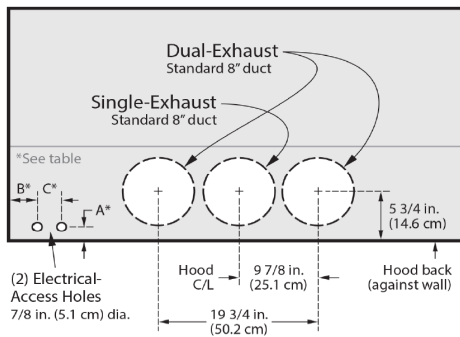

DIMENSIONS & WEIGHT

Appliance Dimensions (H x W x D) (in.)	18" x 35 7/8" x 24"
Upper Cabinet Cutout (W) (in.)	36"
Weight	57 lbs (26kg)

WARRANTY

Limited, Parts and Labor	1 Year
--------------------------	--------

DHD36M987W
36-INCH WALL HOOD
 MODERNIST COLLECTION

APPLIANCE DIMENSIONS

	A	B	C	D
36"	35 7/8" (91.1cm)	24" (61cm)	18" (45.7cm)	11 7/8" (30.2cm)

TOP ELECTRICAL ACCESS DIMENSIONS

	A	B	C
36"	1 1/2" (3.81cm)	4 1/2" (11.43cm)	3" (7.62cm)

REAR ELECTRICAL ACCESS DIMENSIONS

	A	B	C
36"	1" (2.54cm)	4 1/2" (11.43cm)	3" (7.62cm)

CABINET LAYOUT DIMENSIONS

MINIMUM WIDTH OF "E"

	E
36"	36" (91.5cm)