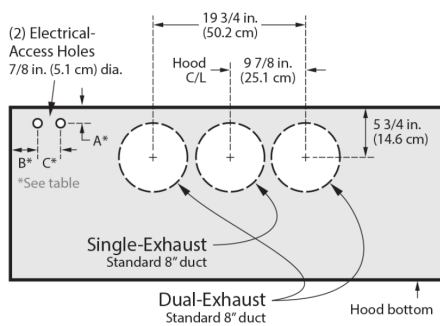

DIMENSIONS & WEIGHT

Appliance Dimensions (H x W x D) (in.)	18" x 35 7/8" x 24"
Upper Cabinet Cutout (W) (in.)	36"
Weight	57 lbs (26kg)

WARRANTY

Limited, Parts and Labor	1 Year
--------------------------	--------

DHD36M987W
36-INCH WALL HOOD
 MODERNIST COLLECTION

APPLIANCE DIMENSIONS

	A	B	C	D
36"	35 7/8" (91.1cm)	24" (61cm)	18" (45.7cm)	11 7/8" (30.2cm)

TOP ELECTRICAL ACCESS DIMENSIONS

	A	B	C
36"	1 1/2" (3.81cm)	4 1/2" (11.43cm)	3" (7.62cm)

REAR ELECTRICAL ACCESS DIMENSIONS

	A	B	C
36"	1" (2.54cm)	4 1/2" (11.43cm)	3" (7.62cm)

CABINET LAYOUT DIMENSIONS

MINIMUM WIDTH OF "E"

	E
36"	36" (91.5cm)