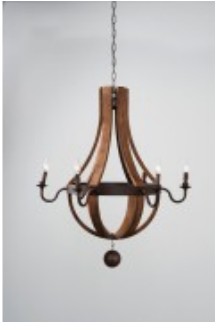

## Tarsus Chandelier

SKU: 56003485

TARSUS CHANDELIER

SKU	56003485
Room Type	LIVING ROOM
Style	TRANSITIONAL
SYS-PRO Status	CATALOG
Width	35
Depth	35
Height	35
Description	BRIGHTEN ANY ROOM OF THE HOME WITH OUR TARSUS CHANDELIER, A HANDCRAFTED LIGHTING FIXTURE THAT REFLECTS ARTISANSHIP OF THE HIGHEST QUALITY. CURVED IRON ARMS SUPPORT FLAME BULBS FOR A TRADITIONAL TWIST, WHILE A CLEAN-LINED CAGE AND SUBDUED COLORS SUIT DIVERSE INTERIOR DESIGN SCHEMES.
Other Materials	IRON * CHANDELIER * WOOD & METAL * HARDWIRED: YES * CHAIN LENGTH 76" * E12 40 WATT BULB
Lifestyle	TRANSITIONAL
Package Cubic Feet	19.36
Package Weight	40
Container Program	LIGHTING 1
Qty per box	1
Total boxes	1