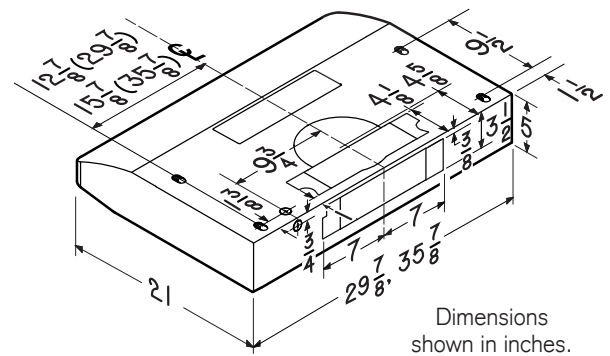

SIZE	BLACK STAINLESS	STAINLESS	WHITE	GREASE FILTERS (replacement)	NON-DUCTED FILTERS
30 in.	ERLE130BLS	ERLE130SS	ERLE130WH	HPFA430 (Type "C5")	HPF30 (Type "Xc")
36 in.	ERLE136BLS	ERLE136SS	ERLE136WH	HPFA436 (Type "D5")	HPF36 (Type "Xd")

HVI PERFORMANCE									
Duct Orientation	Size	Damper	Sones			CFM			
			Normal	Medium*	High	Normal	Medium*	High 0.25 in. w.g.	High 0.1 in. w.g.
Vertical - Rectangular	3¼ in. x 10 in.	Included	<0.3*	3.0	8.0*	120*	270	410*	460*
Horizontal - Rectangular	3¼ in. x 10 in.	Included	<0.3*	3.0	7.5*	120*	290	470*	510*
Vertical - Rectangular	3¼ in. x 14 in.	Included	<0.3	3.0	8.0	150	300	470	520
Horizontal - Rectangular	3¼ in. x 14 in.	Included	<0.3	3.0	7.5	140	340	550	590
Round - Vertical	7 in.	Sold Separately	<0.3	3.0	8.0	140	280	415	470

FEATURES	
Max. Blower Airflow	650 CFM
Control type	3-Speed infrared
Delay off	yes
Filter Clean Reminder	yes
Heat Sentry™	yes
ADA Capable	yes
Lighting	3-level LED (included)
Grease Filters	Hybrid Baffle (Qty. 2)
Installation Hardware	EZ1 Bracket
ENERGY STAR®	no
Recirculation	Non-ducted filters sold separately

AC INPUT	
120 V, 60 Hz - 1.9 AMPS	

OPTIONAL ACCESSORIES	
7 in. Round Damper	BP87Q
7-in. Round Apapter Plate	SR680508
ADA Wiring Kit	HAWRK3
Make-up Air Damper	MD6TU / MD8TU / MD10TU

MOUNTING HEIGHT	
24 in. to 30 in. from cooktop to bottom of hood	

LIMITED WARRANTY	
1-year	
3-year (LED modules only)	
(See installation manual for full warranty text.)	

FOR INDOOR USE ONLY

Dimensions shown in inches.

HVI-2100 CERTIFIED RATINGS comply with new testing technologies and procedures prescribed by the Home Ventilating Institute, for off-the-shelf products, as they are available to consumers. Product performance is rated at 0.1 in. static pressure, based on tests conducted in AMCA's state-of-the-art test laboratory. Sones are a measure of humanly-perceived loudness, based on laboratory measurements. * Where noted performance rating is not HVI certified but was established in accordance with HVI Standardized test procedure.