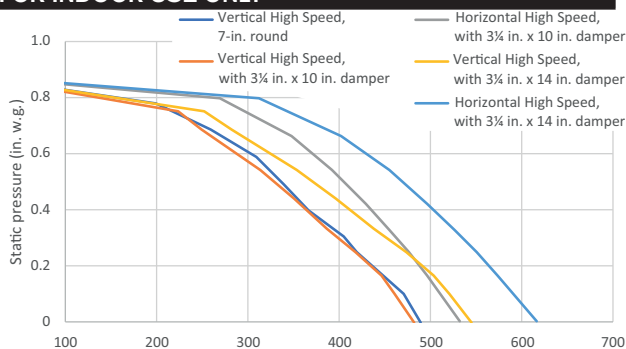

SIZE	BLACK STAINLESS	STAINLESS	WHITE	GREASE FILTERS (replacement)	NON-DUCTED FILTERS
30 in.	ERLE130BLS	ERLE130SS	ERLE130WH	HPFA430 (Type "C5")	HPF30 (Type "Xc")
36 in.	ERLE136BLS	ERLE136SS	ERLE136WH	HPFA436 (Type "D5")	HPF36 (Type "Xd")

HVI PERFORMANCE									
Duct Orientation	Size	Damper	Sones			CFM			
			Normal	Medium*	High	Normal	Medium*	High 0.25 in. w.g.	High 0.1 in. w.g.
Vertical - Rectangular	3¼ in. x 10 in.	Included	<0.3*	3.0	8.0*	120*	270	410*	460*
Horizontal - Rectangular	3¼ in. x 10 in.	Included	<0.3*	3.0	7.5*	120*	290	470*	510*
Vertical - Rectangular	3¼ in. x 14 in.	Included	<0.3	3.0	8.0	150	300	470	520
Horizontal - Rectangular	3¼ in. x 14 in.	Included	<0.3	3.0	7.5	140	340	550	590
Round - Vertical	7 in.	Sold Separately	<0.3	3.0	8.0	140	280	415	470

FEATURES	
Max. Blower Airflow	650 CFM
Control type	3-Speed infrared
Delay off	yes
Filter Clean Reminder	yes
Heat Sentry™	yes
ADA Capable	yes
Lighting	3-level LED (included)
Grease Filters	Hybrid Baffle (Qty. 2)
Installation Hardware	EZ1 Bracket
ENERGY STAR®	no
Recirculation	Non-ducted filters sold separately

AC INPUT	
120 V, 60 Hz - 1.9 AMPS	

OPTIONAL ACCESSORIES	
7 in. Round Damper	BP87Q
7-in. Round Apapter Plate	SR680508
ADA Wiring Kit	HAWRK3
Make-up Air Damper	MD6TU / MD8TU / MD10TU

MOUNTING HEIGHT	
24 in. to 30 in. from cooktop to bottom of hood	

LIMITED WARRANTY	
1-year	
3-year (LED modules only)	
(See installation manual for full warranty text.)	

FOR INDOOR USE ONLY

Dimensions shown in inches.

HVI-2100 CERTIFIED RATINGS comply with new testing technologies and procedures prescribed by the Home Ventilating Institute, for off-the-shelf products, as they are available to consumers. Product performance is rated at 0.1 in. static pressure, based on tests conducted in AMCA's state-of-the-art test laboratory. Sones are a measure of humanly-perceived loudness, based on laboratory measurements. * Where noted performance rating is not HVI certified but was established in accordance with HVI Standardized test procedure.