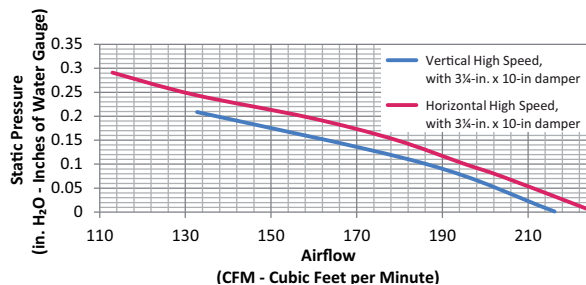

HVI-2100 CERTIFIED RATINGS comply with new testing technologies and procedures prescribed by the Home Ventilating Institute, for off-the-shelf products, as they are available to consumers. Product performance is rated at 0.1 in. static pressure, based on tests conducted in AMCA's state-of-the-art test laboratory. Sones are a measure of humanly-perceived loudness, based on laboratory measurements.

99045920C