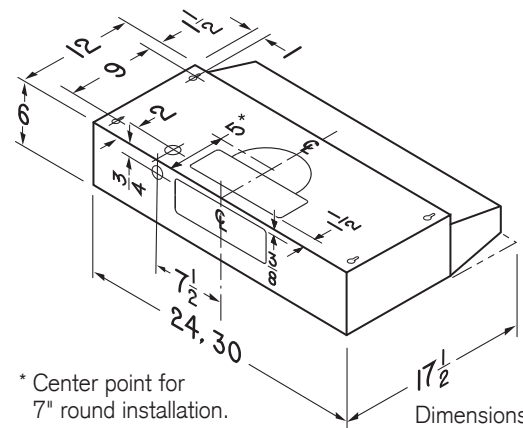

Perfect for light cooking habits, the BU3 range hood models provide the quality you expect and the value you demand.

SIZE	WHITE	WHITE WITH BLACK CONTROL	STAINLESS	GREASE FILTER (replacement)	CHARCOAL FILTER
24 in.	BU324WW	-	BU324SS	BP29	41F
30 in.	BU330WW	BU330WH	BU330SS	BP29	41F

PERFORMANCE				
Duct Orientation	Size	Damper	Sones on high speed	CFM on high speed
Vertical - Rectangular	3¼ in. x 10 in.	Included	7.5	190
Horizontal - Rectangular	3¼ in. x 10 in.	Included	7.5	190

FEATURES	
Control type	Rotary switch, variable speed
Delay off	no
Filter Clean Reminder	no
Heat Sentry™	no
Lighting	2-level 75-watt bulb (not included)
Grease Filter	Aluminum (Qty. 1)
ENERGY STAR®	no
Recirculation	Charcoal filter sold separately

AC INPUT	
120 V, 60 Hz - 2.5 AMPS	

OPTIONAL ACCESSORIES	
3¼ in. x 10 in. to 6-in. Round Duct Transition	411
7-in. Round Damper	BP87Q
7-in. Round Adapter Plate	SR680508

MOUNTING HEIGHT	
18 in. to 24 in. from cooktop to bottom of hood	

LIMITED WARRANTY	
1-year (See installation manual for full warranty text.)	

FOR INDOOR USE ONLY

* Center point for 7" round installation.

Dimensions shown in inches.